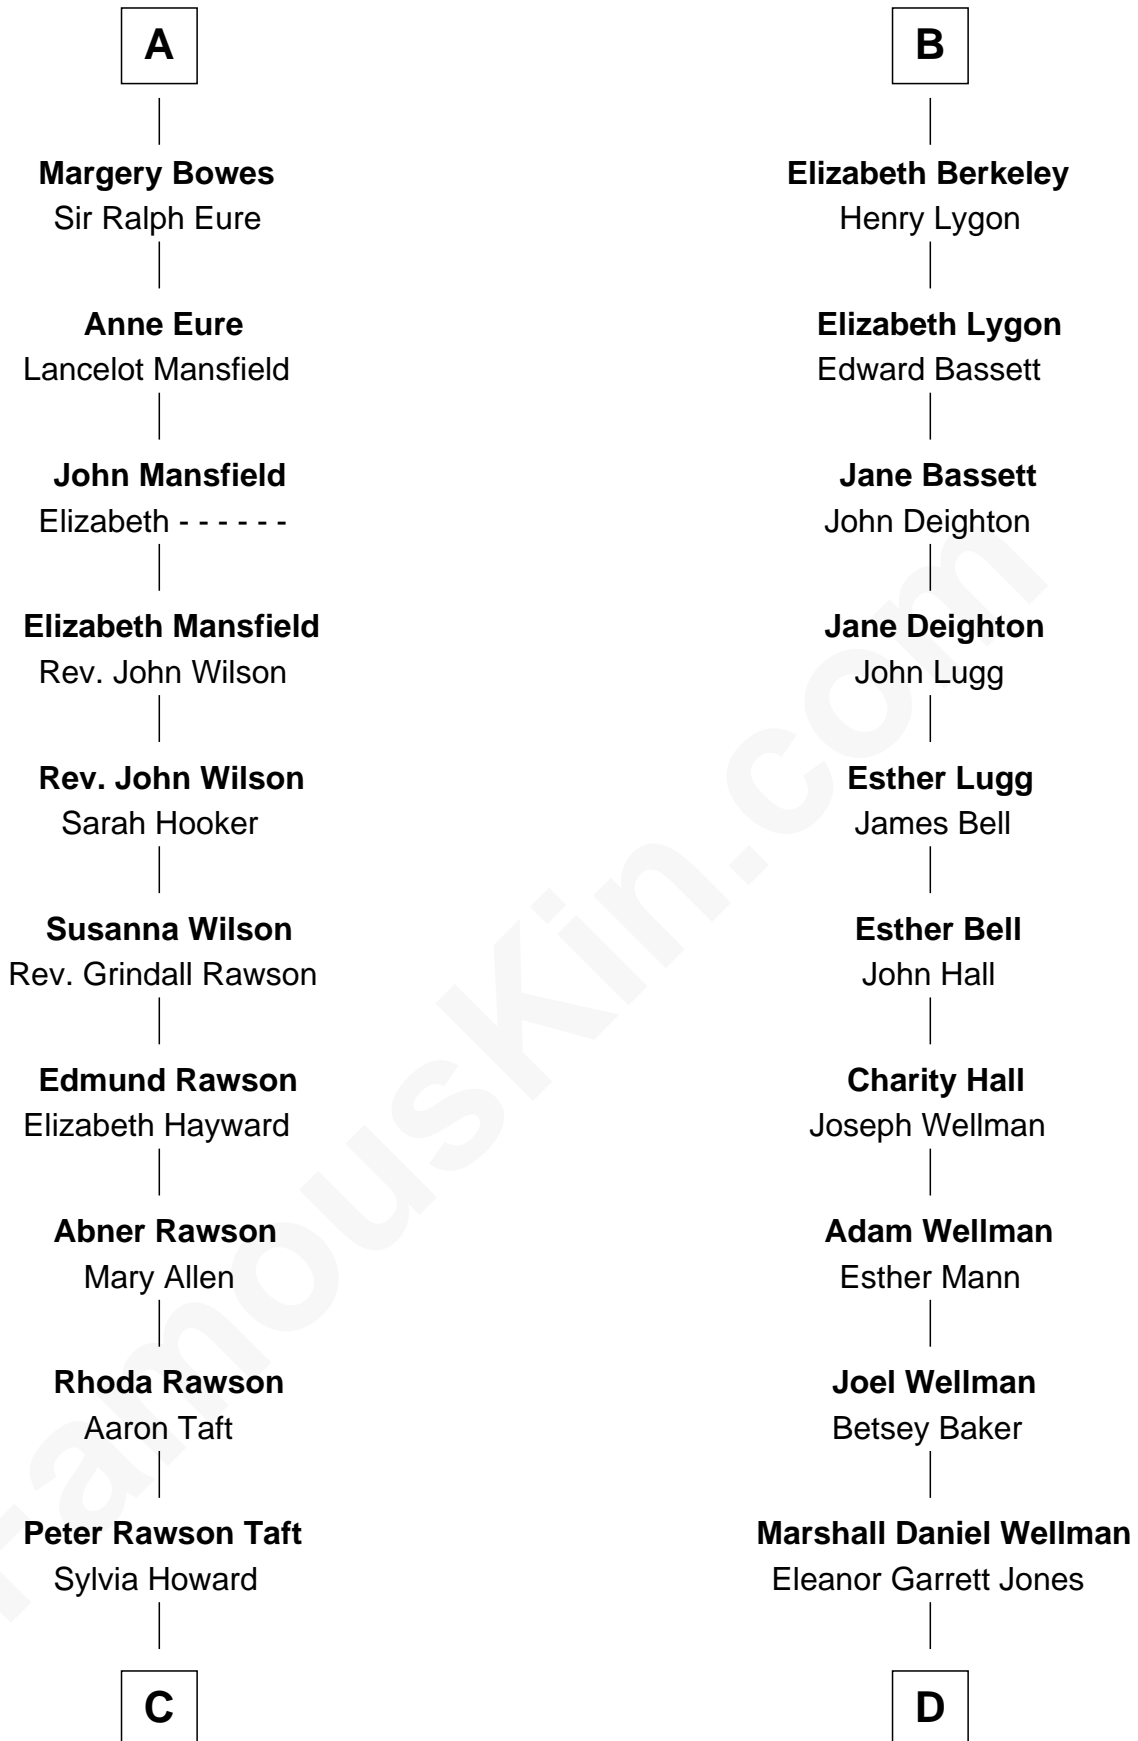

FamousKin.com Relationship Chart of

William Howard Taft

27th U.S. President

18th cousin of

Jack London

Author of "The Call of the Wild"

Sir Maurice de Berkeley

Eve la Zouche

Margaret - - - - -

Thomas Berkeley

Catherine Botetourte

Maurice Berkeley

Johanna Denham

Maurice Berkeley

Ellen Montfort

Sir William Berkeley

Anne Stafford

Richard Berkeley

Elizabeth Conningsby

Sir John Berkeley

Isabel Dennis

B

C

Alphonso Taft
Louisa Maria Torrey

William Howard Taft
27th U.S. President

D

Flora Wellman
William Henry Chaney

Jack London
Author of "The Call of the Wild"

FamousKin.com