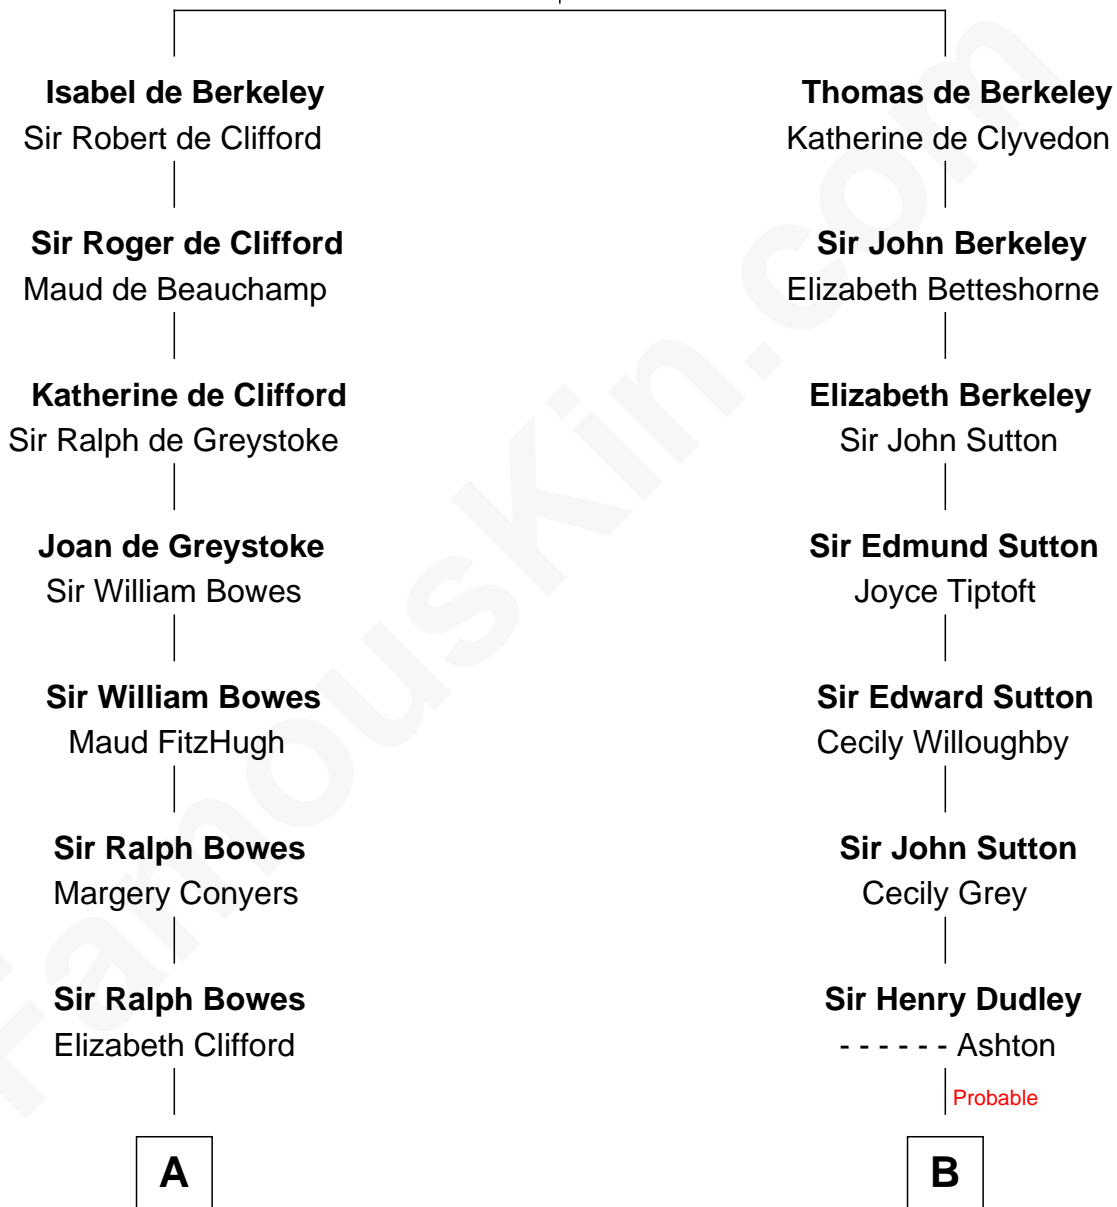

FamousKin.com
Relationship Chart of
William Howard Taft
27th U.S. President

17th cousin 1 time removed of
John Kerry
68th U.S. Secretary of State

Sir Maurice de Berkeley
 Eve la Zouche

C

—
Alphonso Taft
Louisa Maria Torrey

—
William Howard Taft
27th U.S. President

FamousKin.com