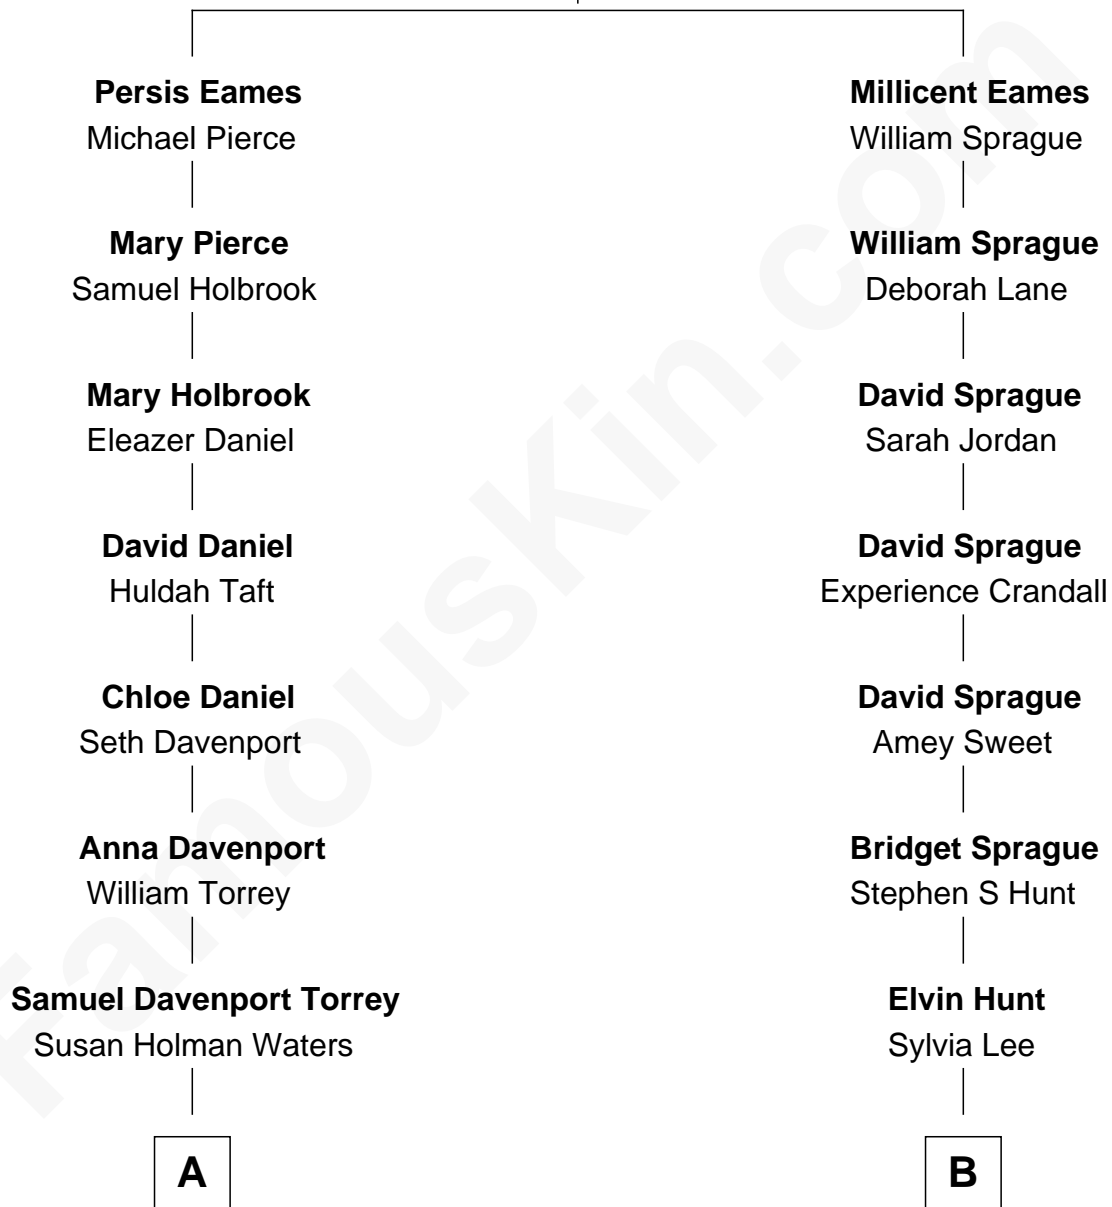

FamousKin.com
Relationship Chart of
William Howard Taft
27th U.S. President

8th cousin 2 times removed of
Lucille Ball
TV Actress - "I Love Lucy"

Anthony Eames
 Margery - - - - -

A

Louisa Maria Torrey

Alphonso Taft

William Howard Taft

27th U.S. President

B

Reuben Hunt

Eveline Frances Bailey

Frederick Charles Hunt

Flora Belle Orcutt

Desiree Evelyn Hunt