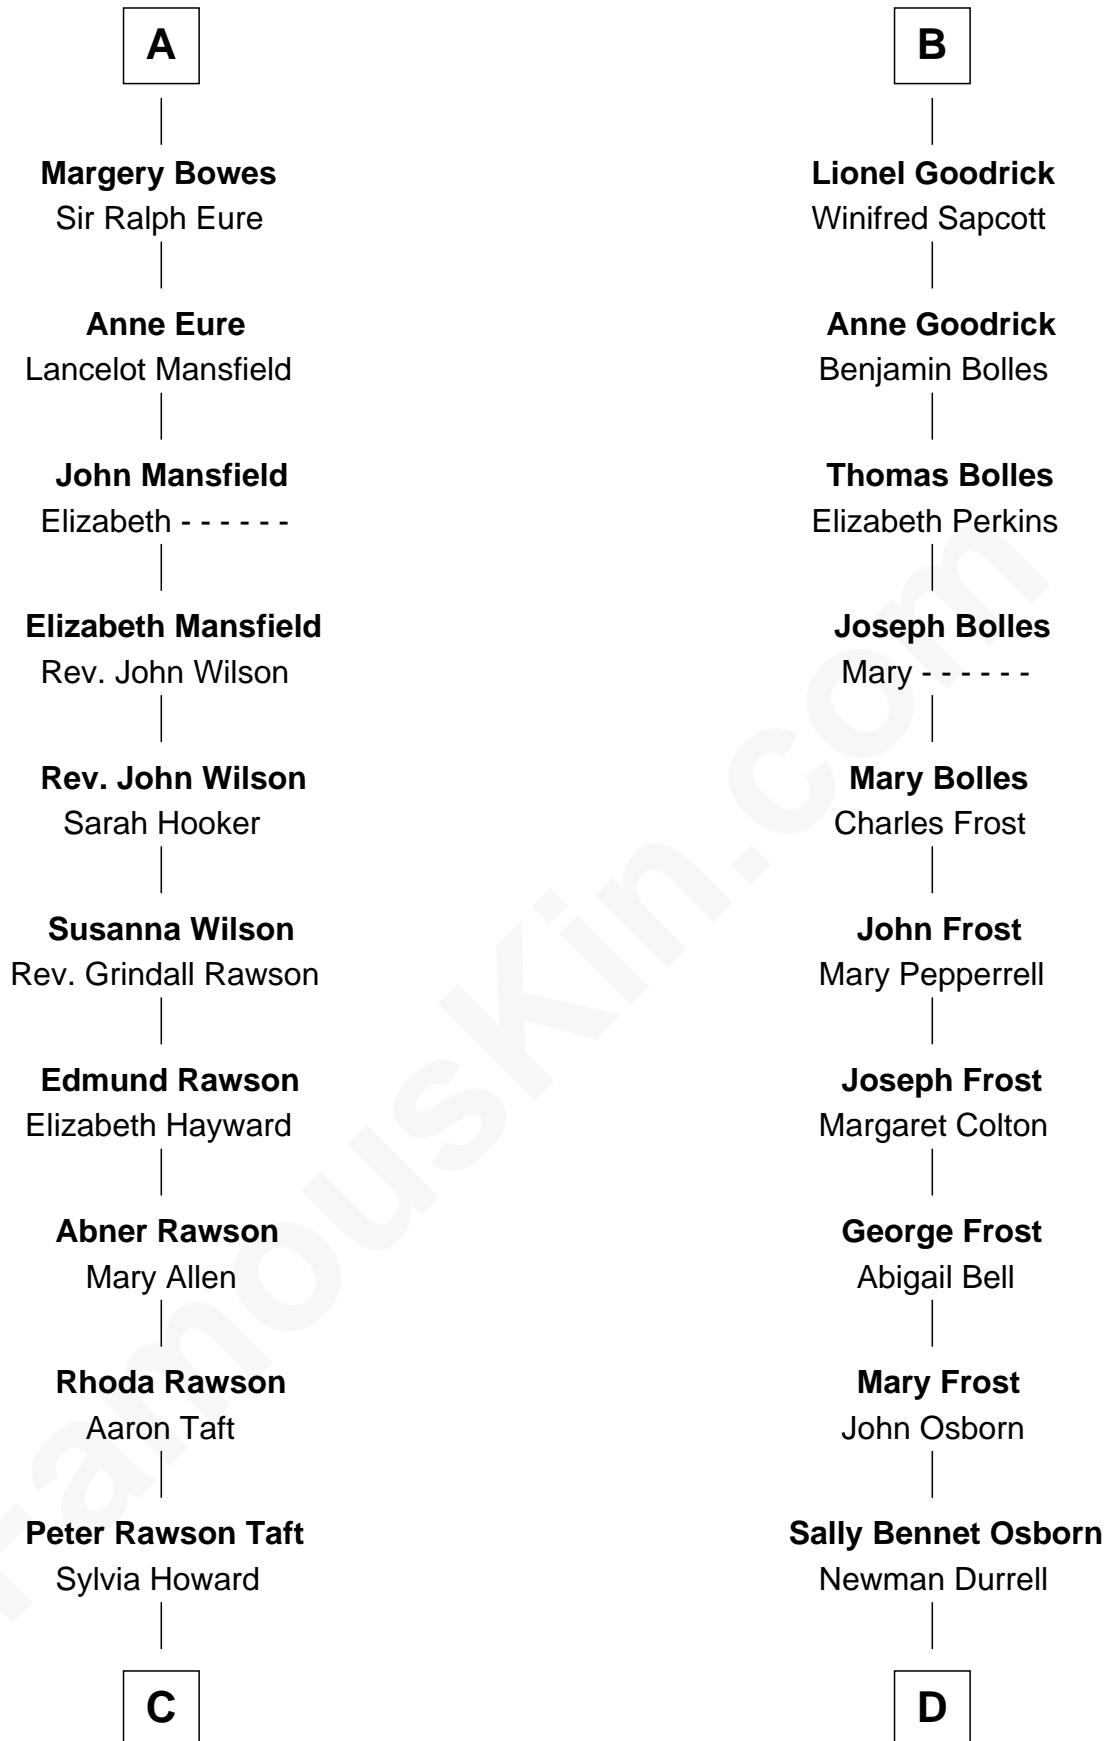

FamousKin.com
Relationship Chart of
William Howard Taft
27th U.S. President

18th cousin 2 times removed of
Lucille Ball
TV Actress - "I Love Lucy"

Sir Geoffrey le Scrope
 Ivetta de Ros

C

Alphonso Taft
Louisa Maria Torrey

William Howard Taft
27th U.S. President

D

George Osborn Durrell
Anne Jane Jewell

Nellie Rebecca Durrell
Jasper Clinton Ball

Henry Durrell Ball
Desiree Evelyn Hunt

Lucille Ball
TV Actress - "I Love Lucy"

FamousKin.com