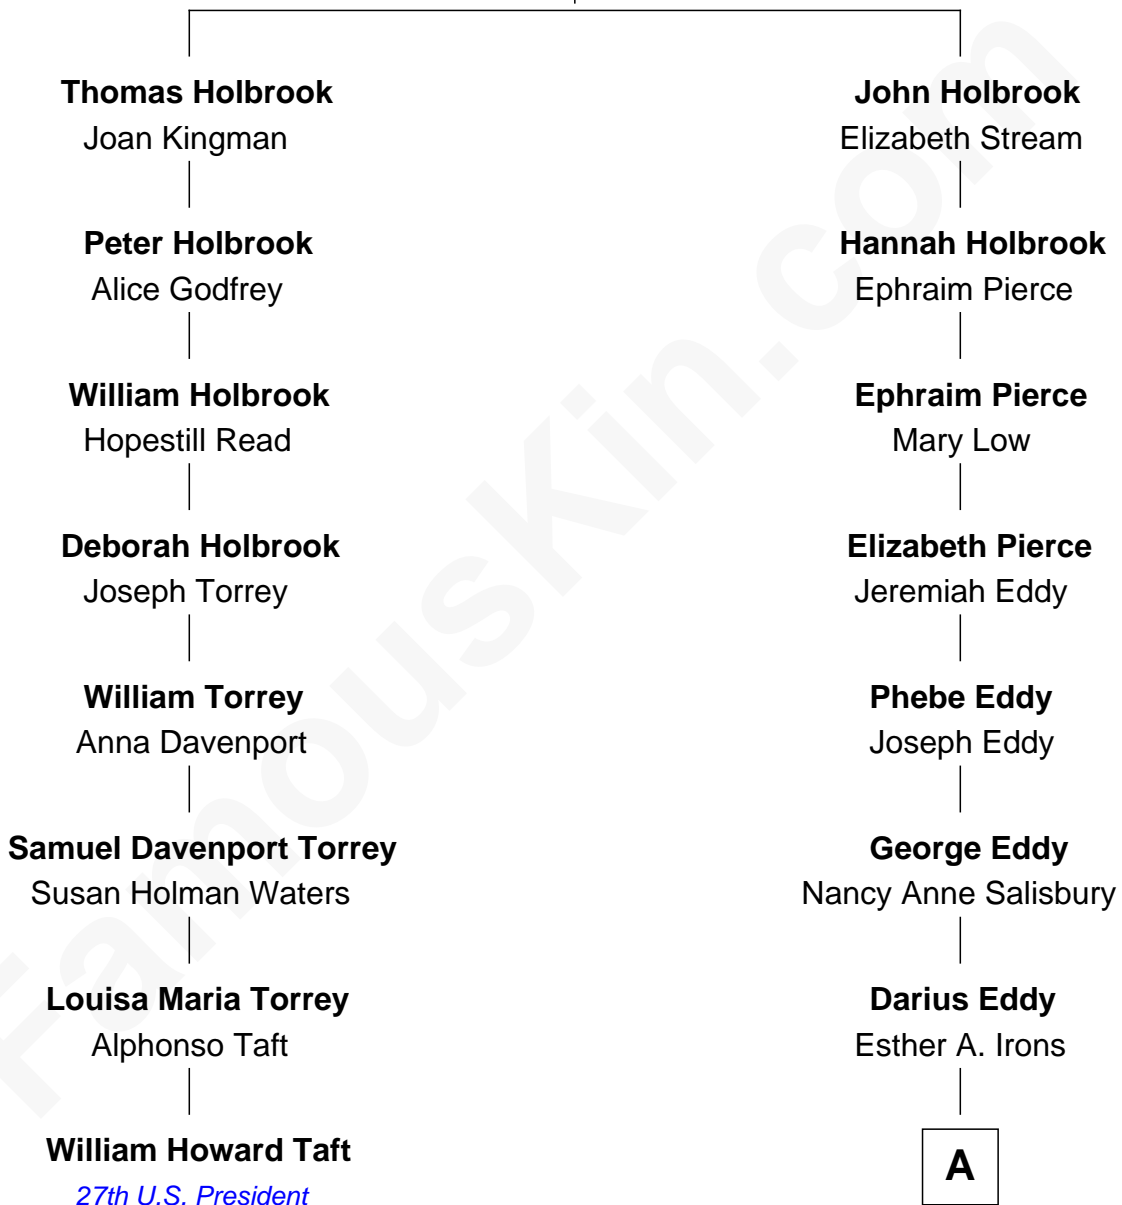

FamousKin.com
Relationship Chart of
William Howard Taft
27th U.S. President

7th cousin 2 times removed of
Nelson Eddy
Movie Actor and Singer

Thomas Holbrook
 Jane Powys

A

|
Isaac Nelson Eddy
Martha Perry Gardner

|
William Darius Eddy
Isabel Kendrick

|
Nelson Eddy
Movie Actor and Singer

FamousKin.com