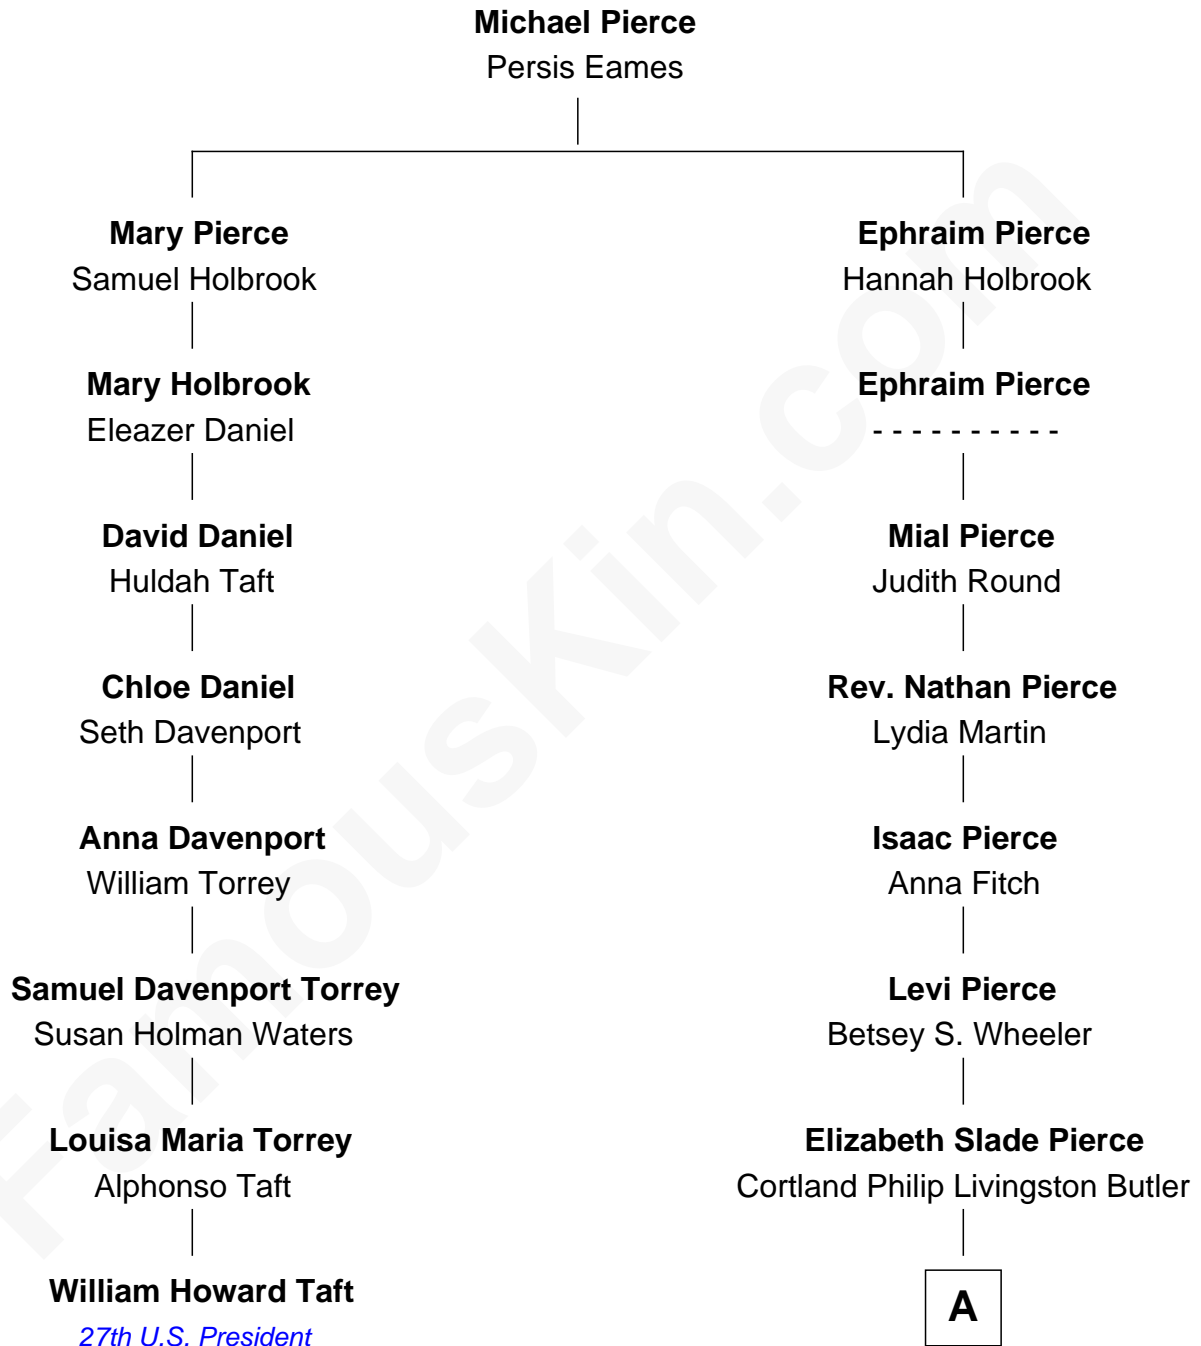

FamousKin.com
Relationship Chart of
William Howard Taft
27th U.S. President

7th cousin 4 times removed of
Jeb Bush
43rd Governor of Florida

A

|
Mary Elizabeth Butler
Robert Emmet Sheldon

|
Flora Sheldon
Samuel Prescott Bush

|
Prescott Sheldon Bush
Dorothy Wear Walker

|
George Herbert Walker Bush
Barbara Pierce

|
Jeb Bush
43rd Governor of Florida

FamousKin.com