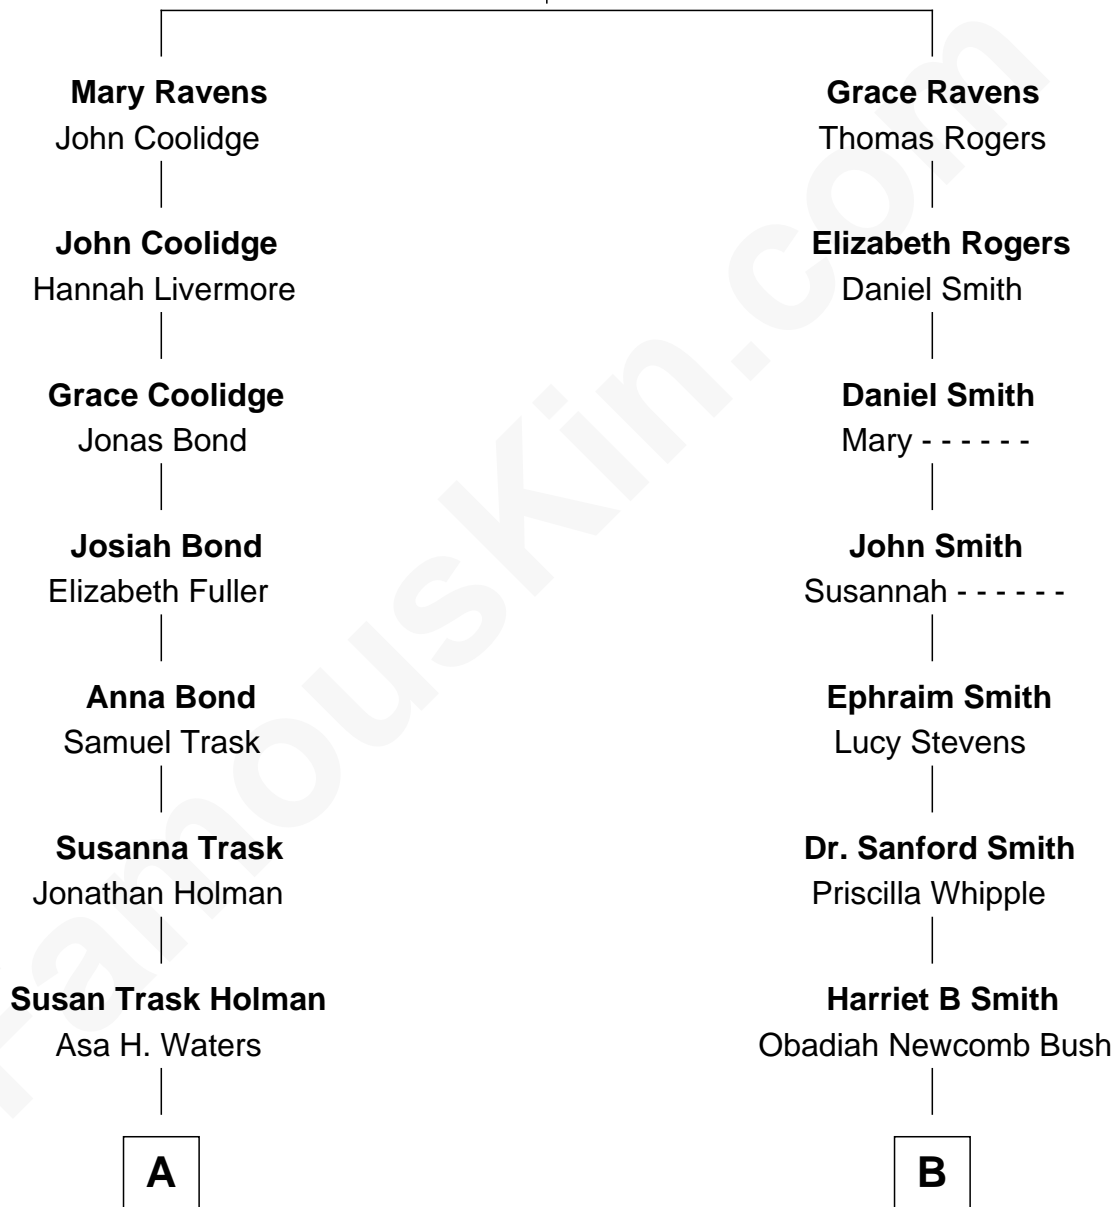

FamousKin.com
Relationship Chart of
William Howard Taft
27th U.S. President

9th cousin 2 times removed of
Jeb Bush
43rd Governor of Florida

Rev. Richard Ravens
 Elizabeth Hedge

A

Susan Holman Waters
Samuel Davenport Torrey

Louisa Maria Torrey
Alphonso Taft

William Howard Taft
27th U.S. President

B

Rev. James Smith Bush
Harriet Eleanor Fay

Samuel Prescott Bush
Flora Sheldon

Prescott Sheldon Bush
Dorothy Wear Walker

George Herbert Walker Bush
Barbara Pierce