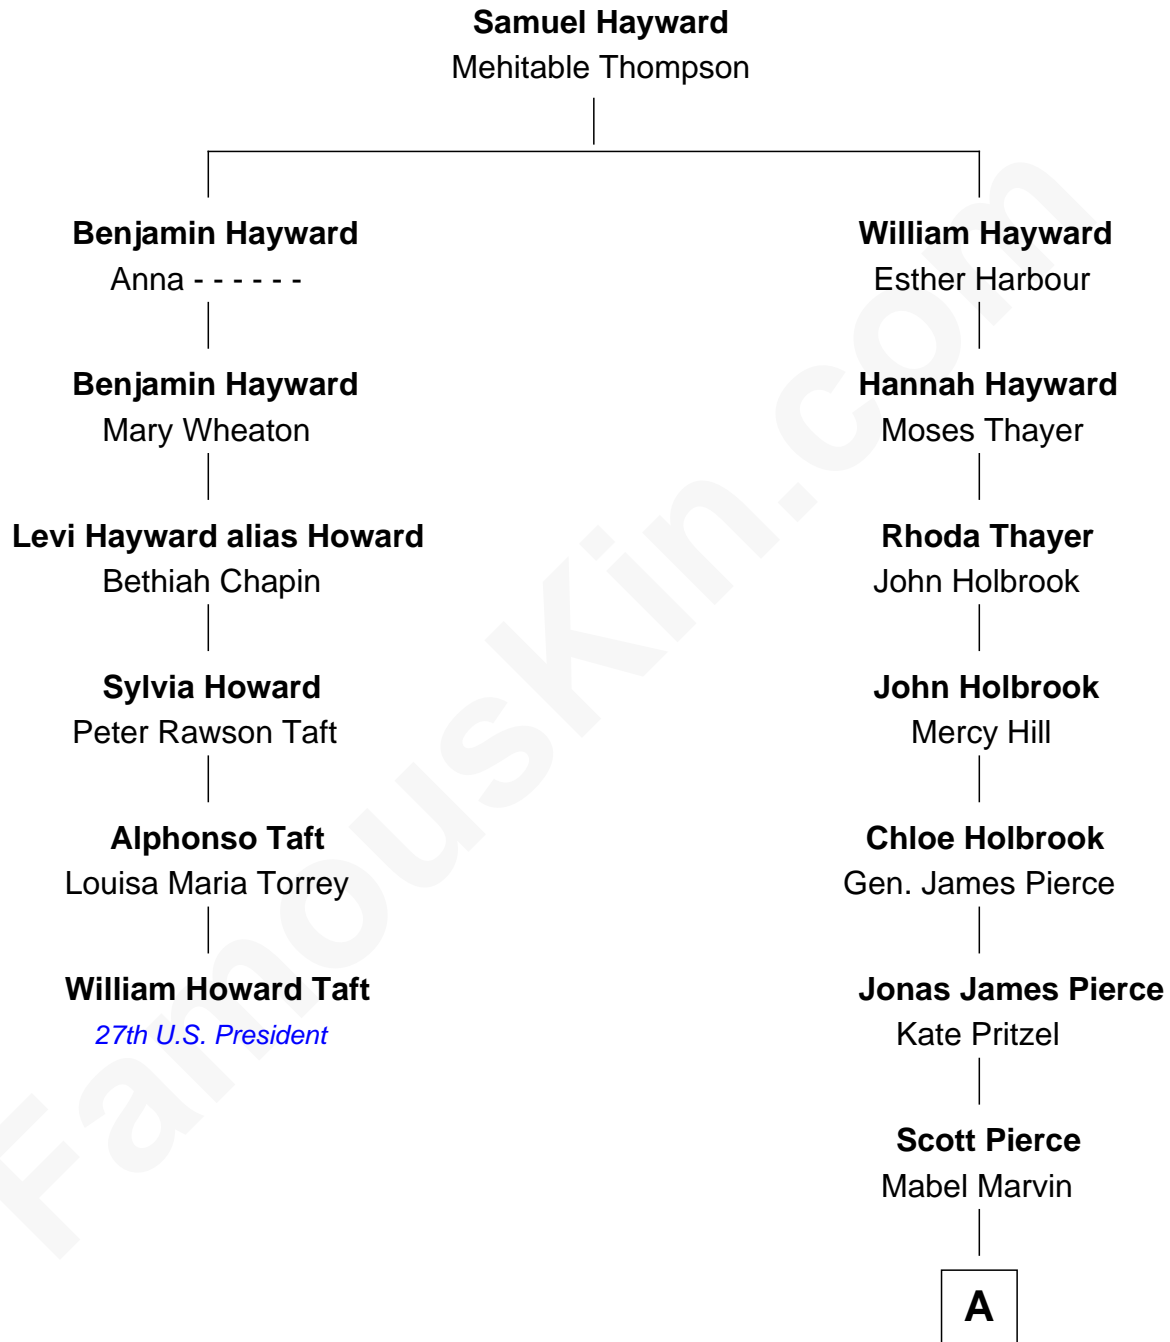

FamousKin.com
Relationship Chart of
William Howard Taft
27th U.S. President

5th cousin 4 times removed of
Jeb Bush
43rd Governor of Florida

A

—
Marvin Pierce
Pauline Robinson

—
Barbara Pierce
George Herbert Walker Bush

—
Jeb Bush
43rd Governor of Florida

FamousKin.com