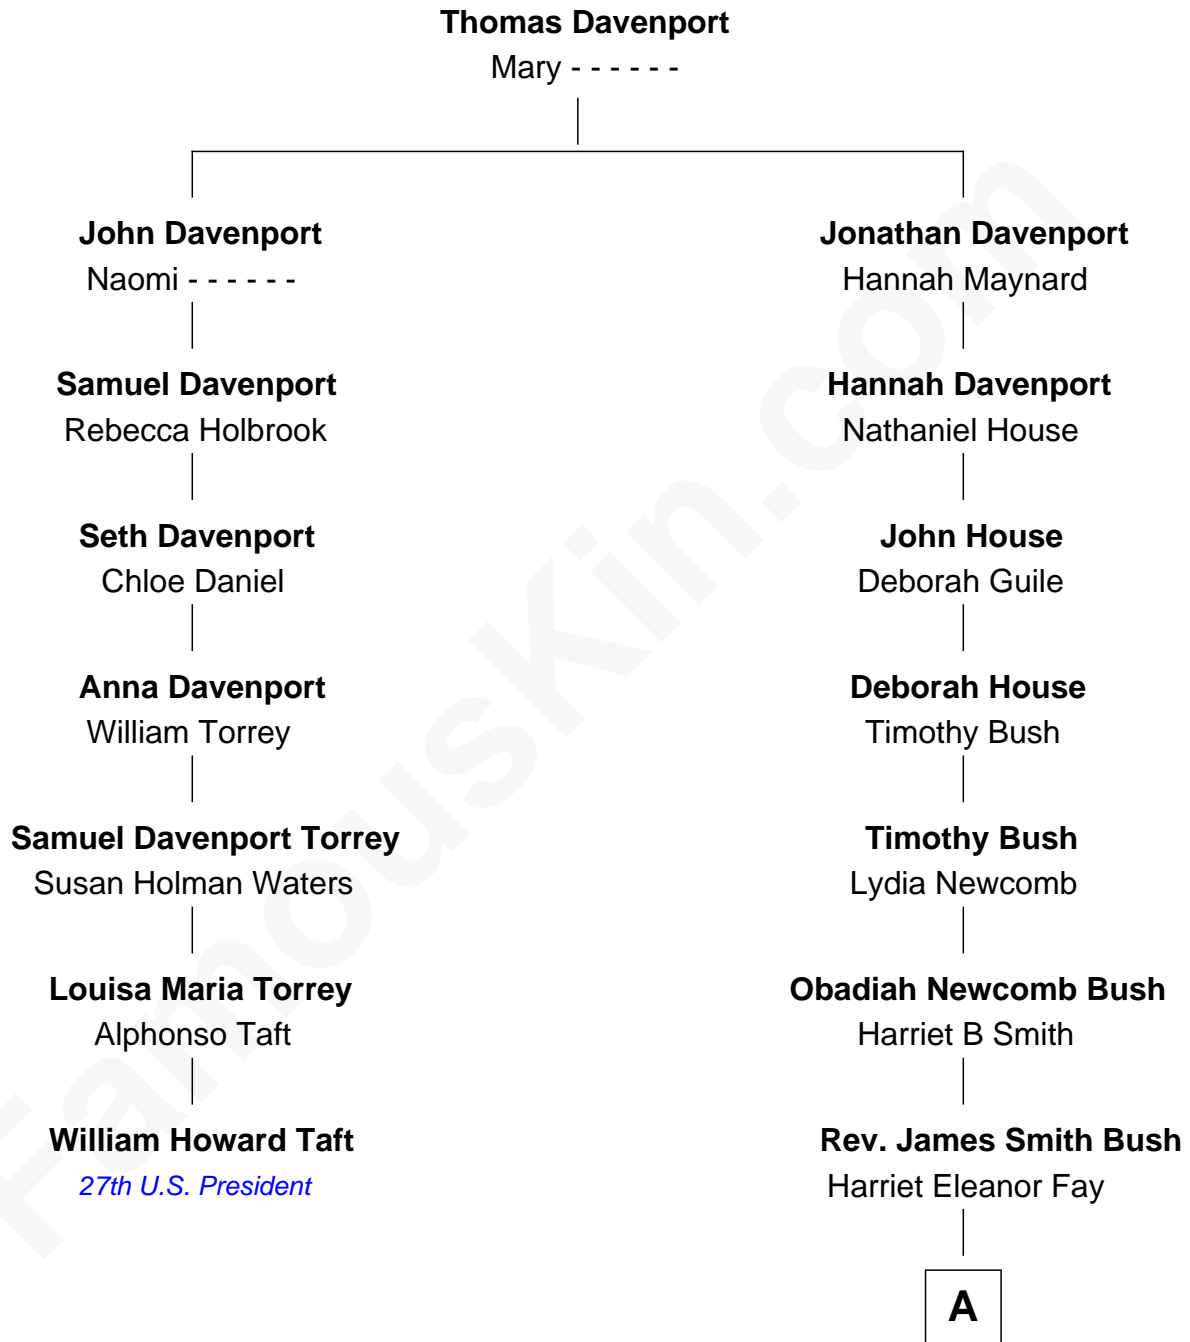

FamousKin.com
Relationship Chart of
William Howard Taft
27th U.S. President

6th cousin 4 times removed of
Jeb Bush
43rd Governor of Florida

A

Samuel Prescott Bush

Flora Sheldon

Prescott Sheldon Bush

Dorothy Wear Walker

George Herbert Walker Bush

Barbara Pierce

Jeb Bush

43rd Governor of Florida

FamousKin.com