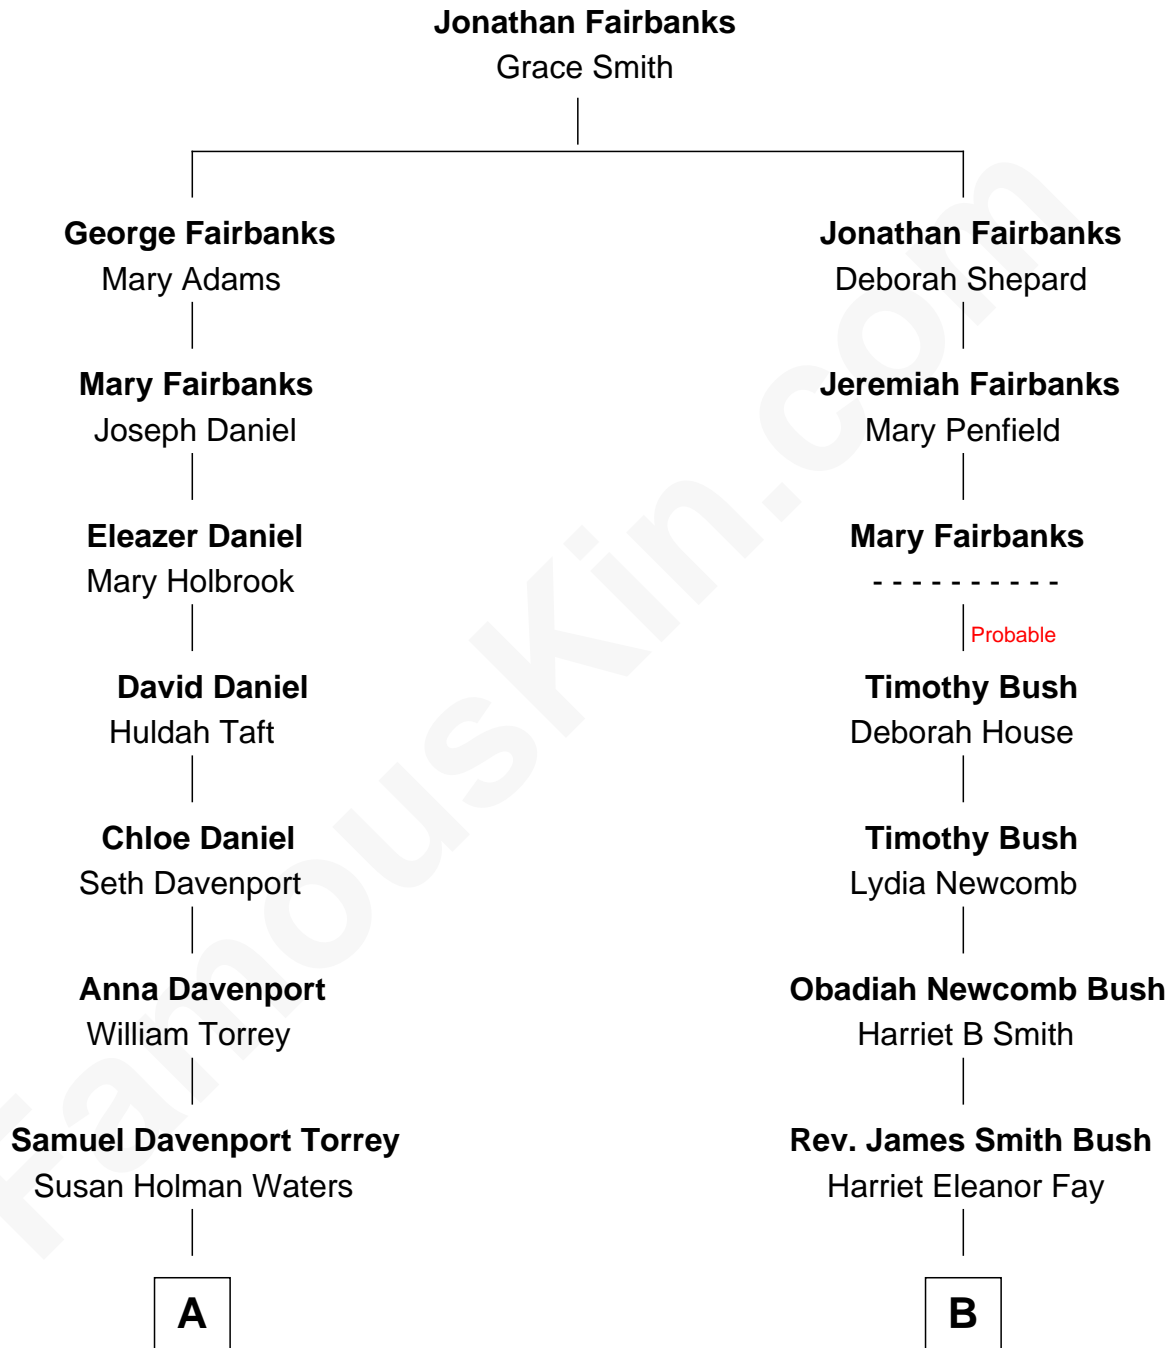

FamousKin.com
Relationship Chart of
William Howard Taft
27th U.S. President

8th cousin 2 times removed of
Jeb Bush
43rd Governor of Florida

A

Louisa Maria Torrey

Alphonso Taft

William Howard Taft

27th U.S. President

B

Samuel Prescott Bush

Flora Sheldon

Prescott Sheldon Bush

Dorothy Wear Walker

George Herbert Walker Bush

Barbara Pierce

Jeb Bush