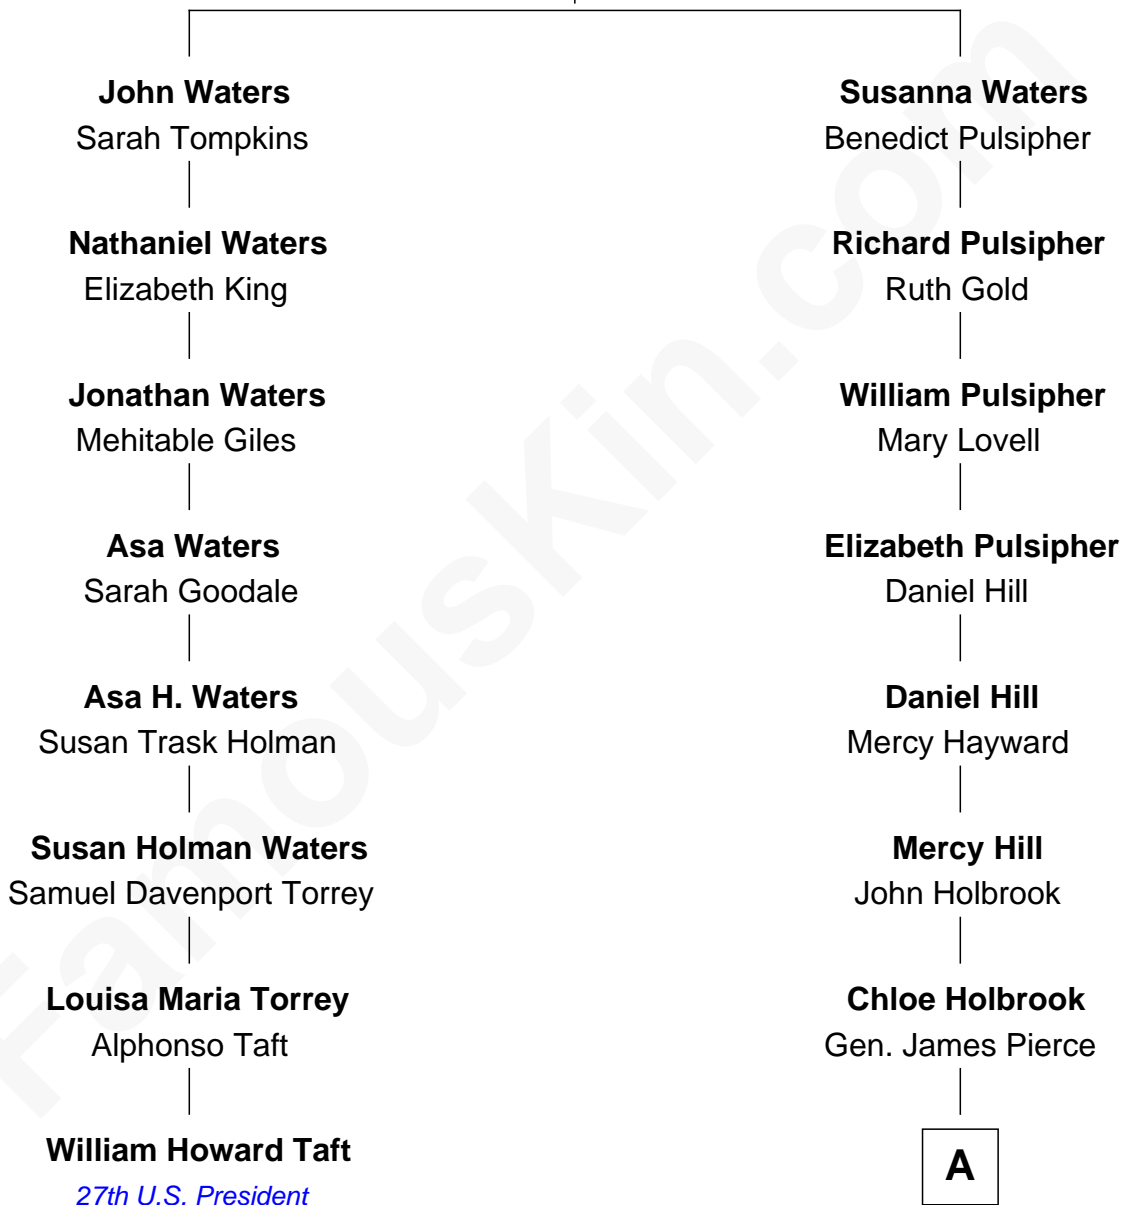

**FamousKin.com**  
**Relationship Chart of**  
**William Howard Taft**  
*27th U.S. President*

**7th cousin 4 times removed of**  
**Jeb Bush**  
*43rd Governor of Florida*

**Richard Waters**

Joyce - - - - -

FamousKin.com