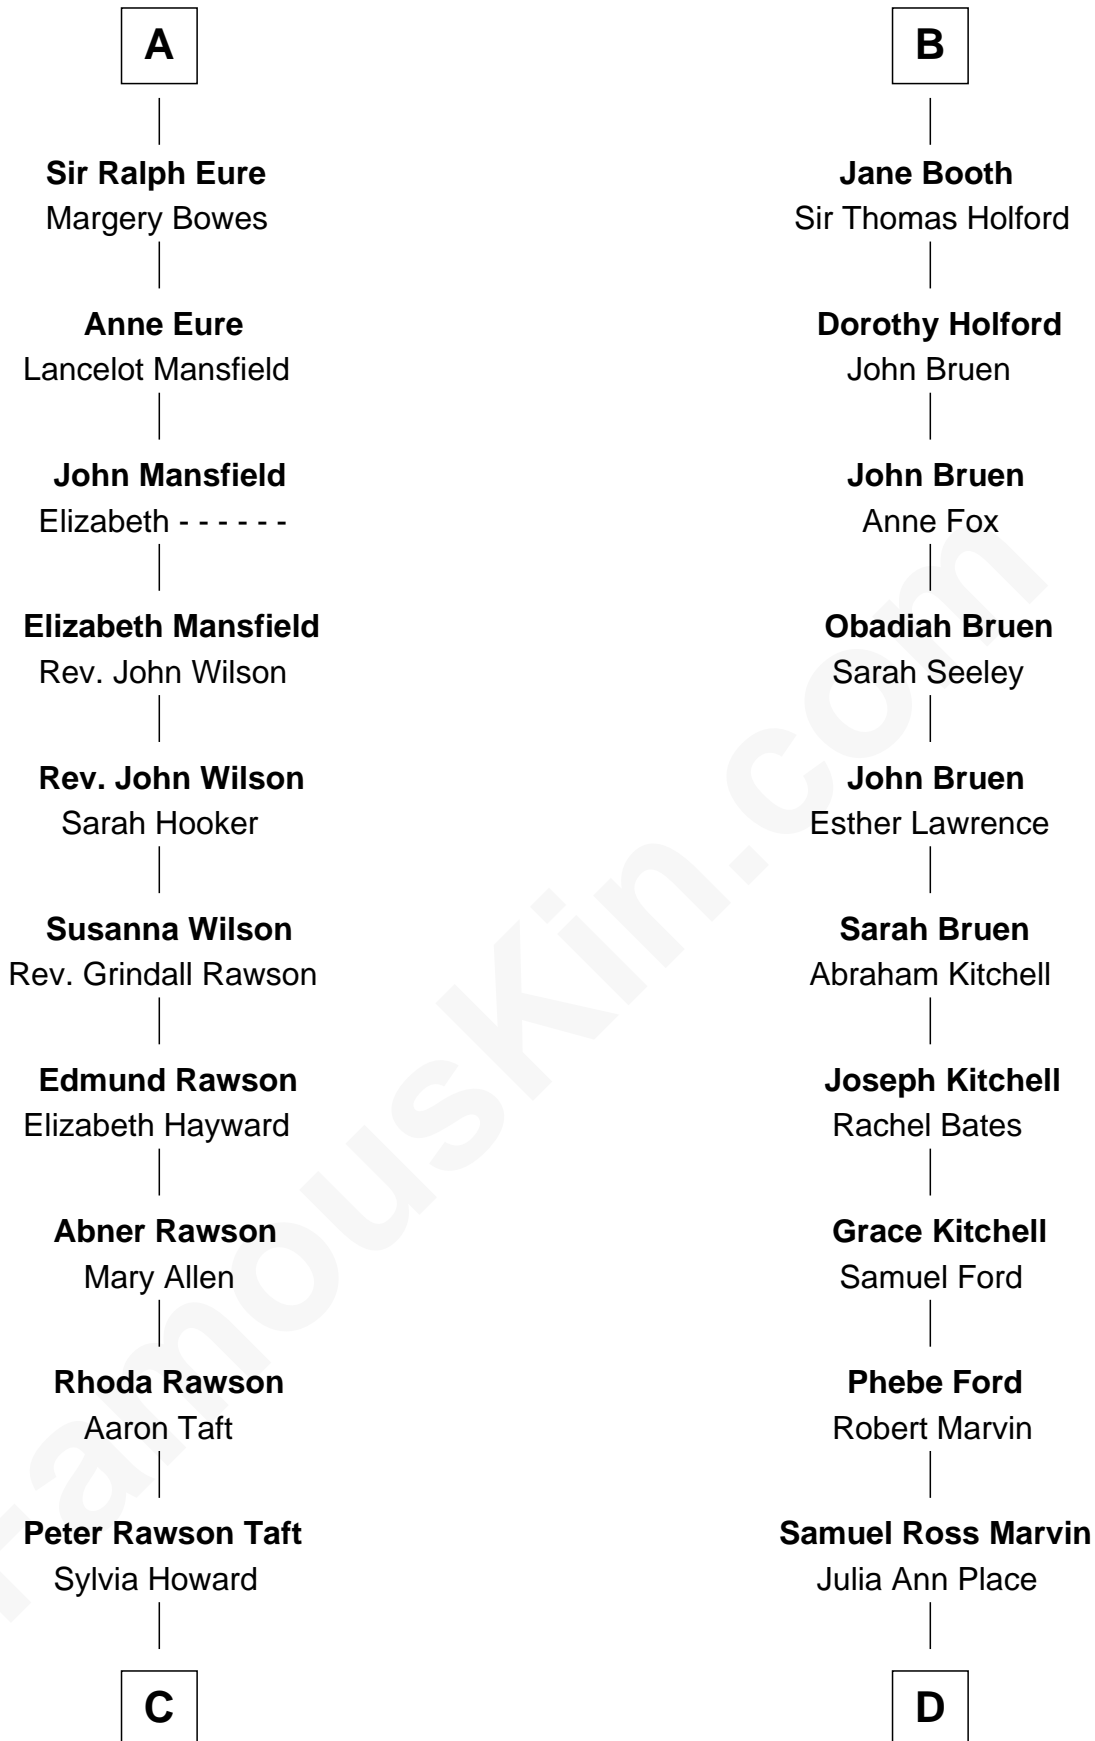

FamousKin.com
Relationship Chart of
William Howard Taft
27th U.S. President

18th cousin 3 times removed of
Jeb Bush
43rd Governor of Florida

C

Alphonso Taft
Louisa Maria Torrey

William Howard Taft
27th U.S. President

D

Jerome Place Marvin
Martha Ann Stokes

Mabel Marvin
Scott Pierce

Marvin Pierce
Pauline Robinson

Barbara Pierce
George Herbert Walker Bush

Jeb Bush
43rd Governor of Florida

FamousKin.com