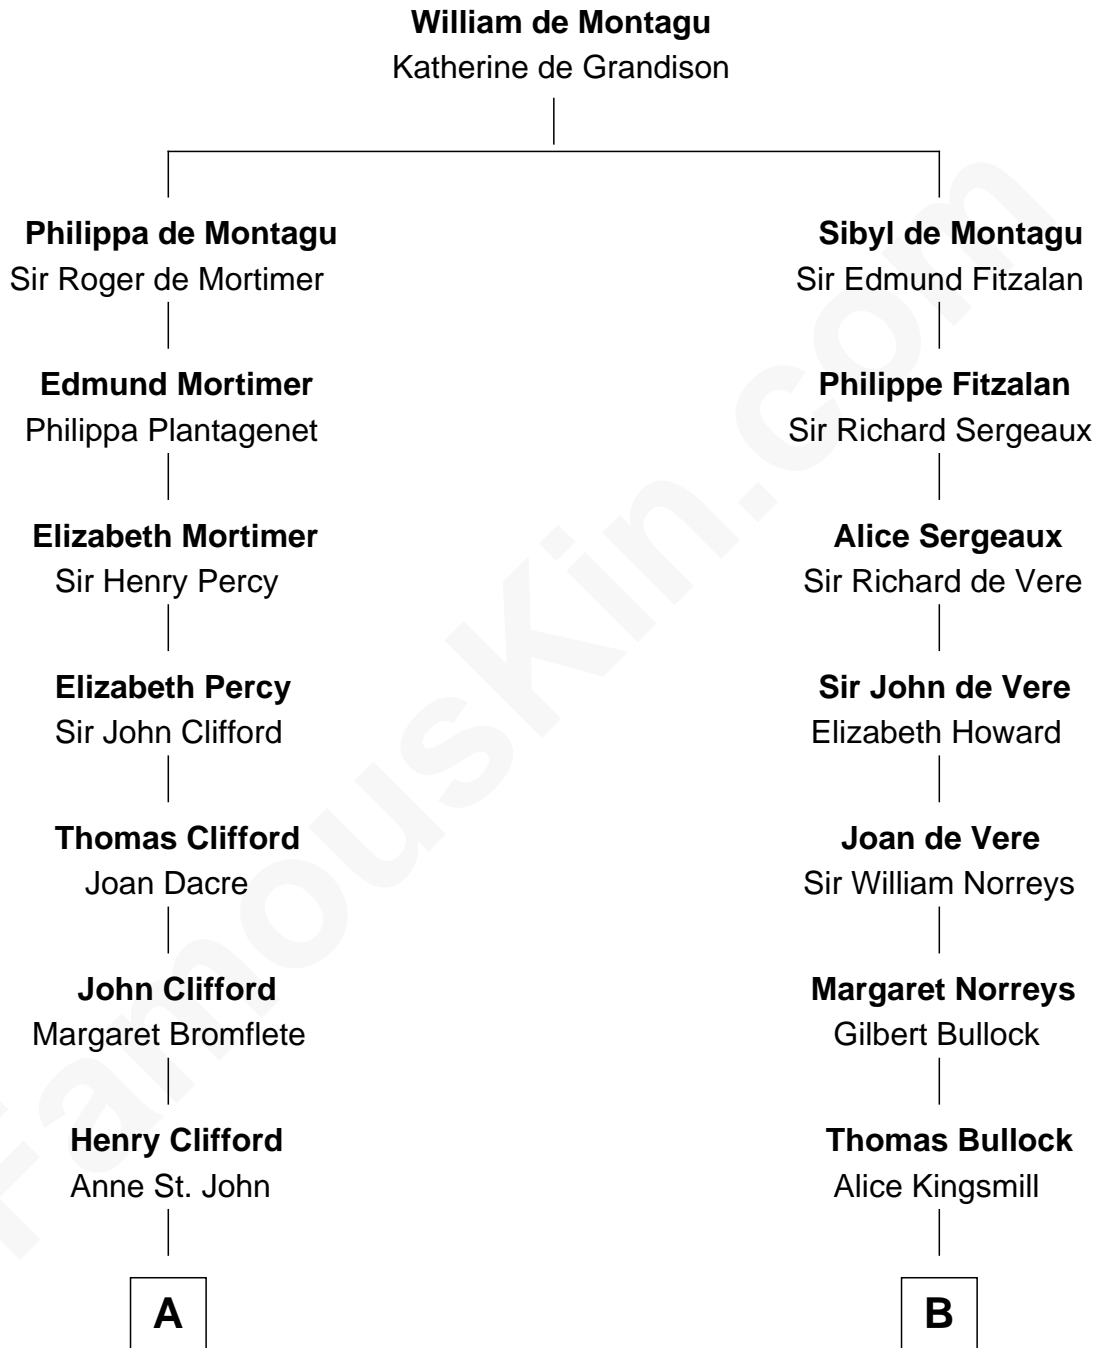

FamousKin.com
Relationship Chart of
William Howard Taft
27th U.S. President

19th cousin 2 times removed of
Jeb Bush
43rd Governor of Florida

C

Peter Rawson Taft

Sylvia Howard

Alphonso Taft

Louisa Maria Torrey

William Howard Taft

27th U.S. President

D

Harriet Eleanor Fay

Rev. James Smith Bush

Samuel Prescott Bush

Flora Sheldon

Prescott Sheldon Bush