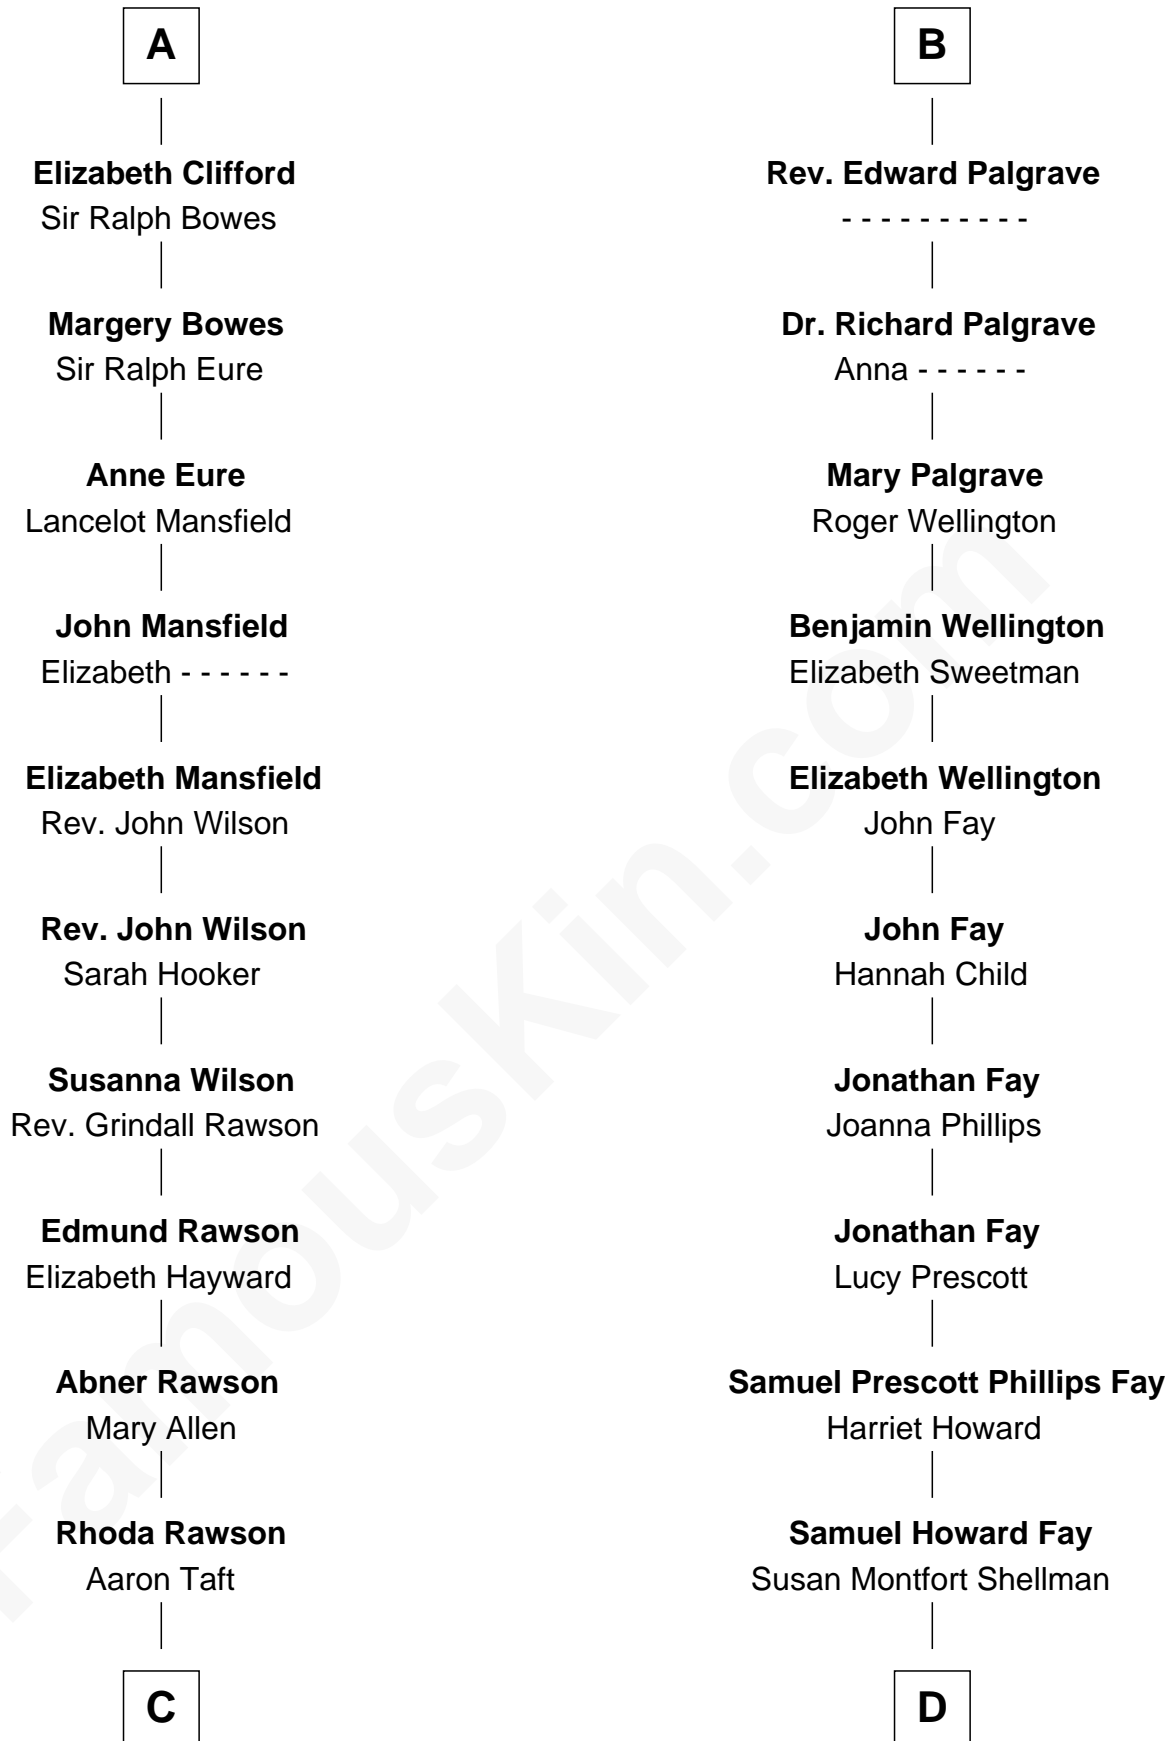

FamousKin.com
Relationship Chart of
William Howard Taft
27th U.S. President

19th cousin 2 times removed of
Jeb Bush
43rd Governor of Florida

C

Peter Rawson Taft

Sylvia Howard

Alphonso Taft

Louisa Maria Torrey

William Howard Taft

27th U.S. President

D

Harriet Eleanor Fay

Rev. James Smith Bush

Samuel Prescott Bush

Flora Sheldon

Prescott Sheldon Bush