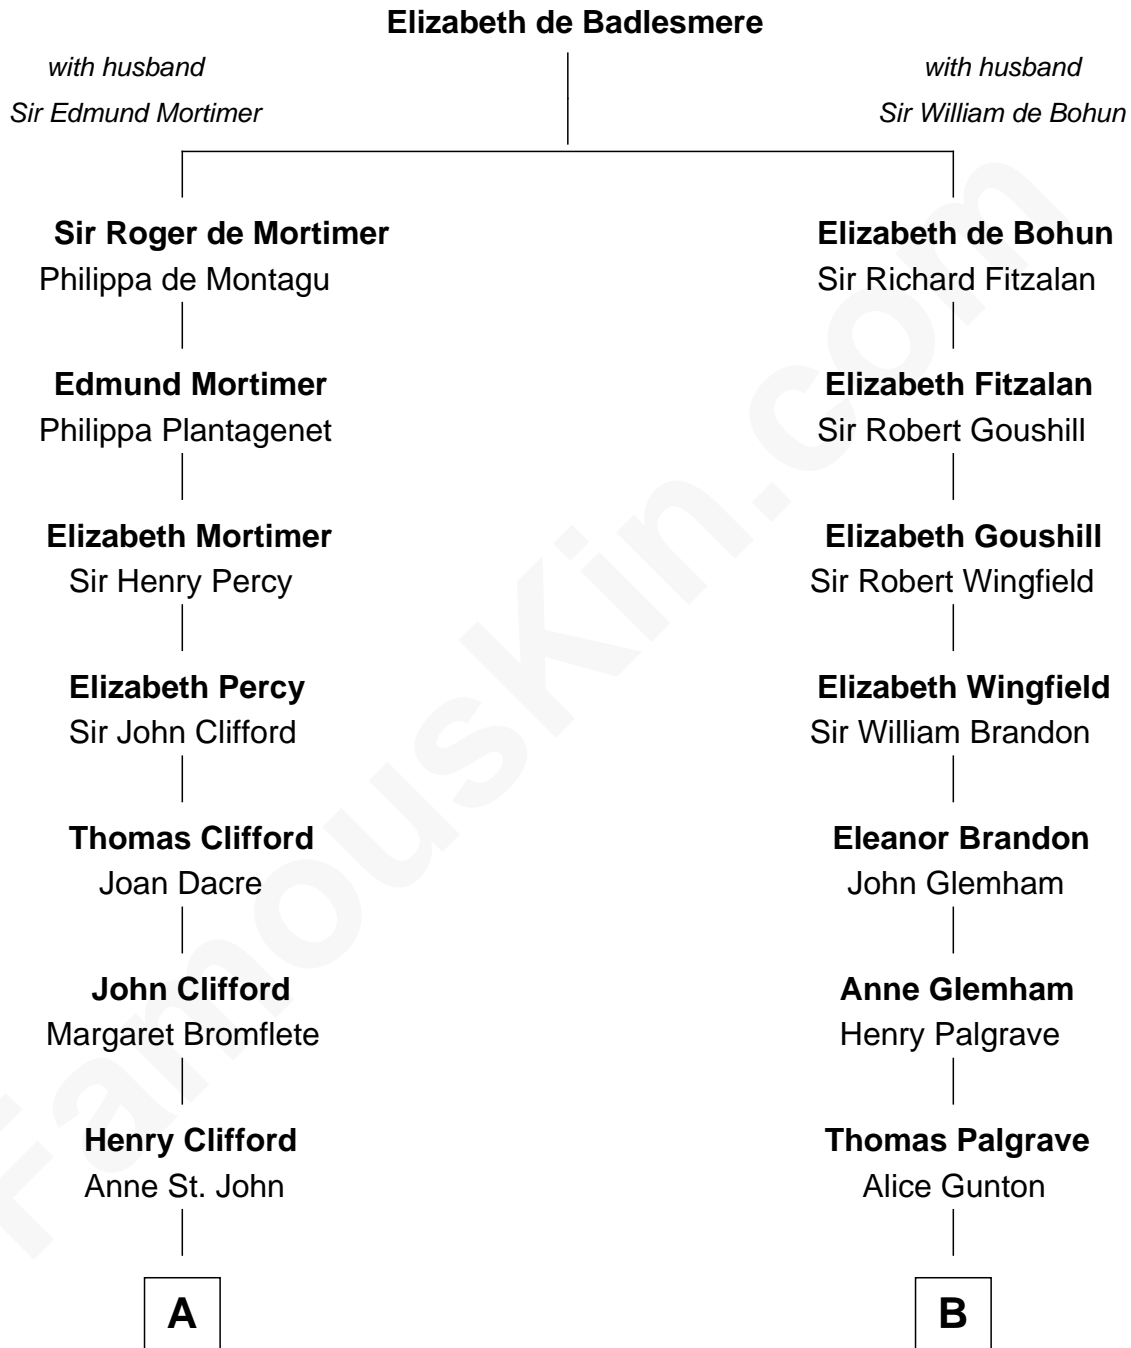

FamousKin.com
Relationship Chart of
William Howard Taft
27th U.S. President

19th cousin 2 times removed of
Jeb Bush
43rd Governor of Florida

C

Peter Rawson Taft

Sylvia Howard

Alphonso Taft

Louisa Maria Torrey

William Howard Taft

27th U.S. President

D

Harriet Eleanor Fay

Rev. James Smith Bush

Samuel Prescott Bush

Flora Sheldon

Prescott Sheldon Bush