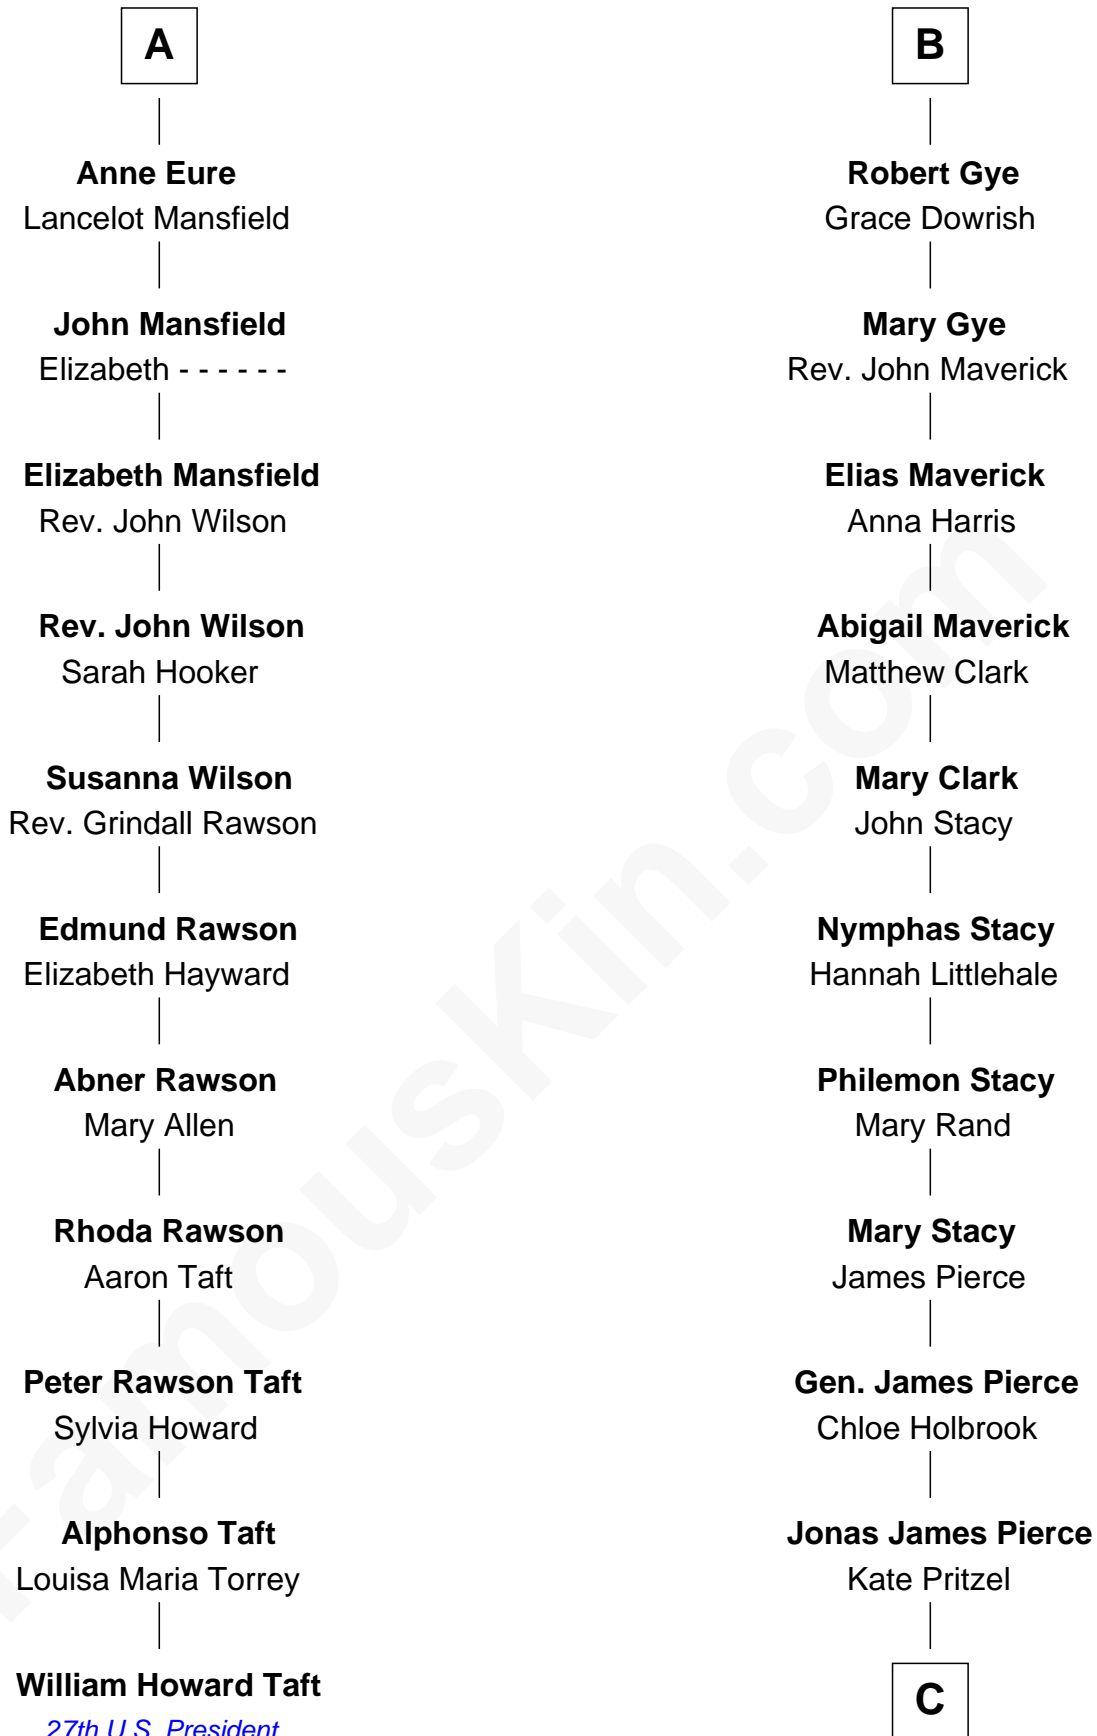

FamousKin.com
Relationship Chart of
William Howard Taft
27th U.S. President

17th cousin 3 times removed of
Jeb Bush
43rd Governor of Florida

C

—
Scott Pierce

Mabel Marvin
—

Marvin Pierce

Pauline Robinson
—

Barbara Pierce

George Herbert Walker Bush
—

Jeb Bush

43rd Governor of Florida

FamousKin.com