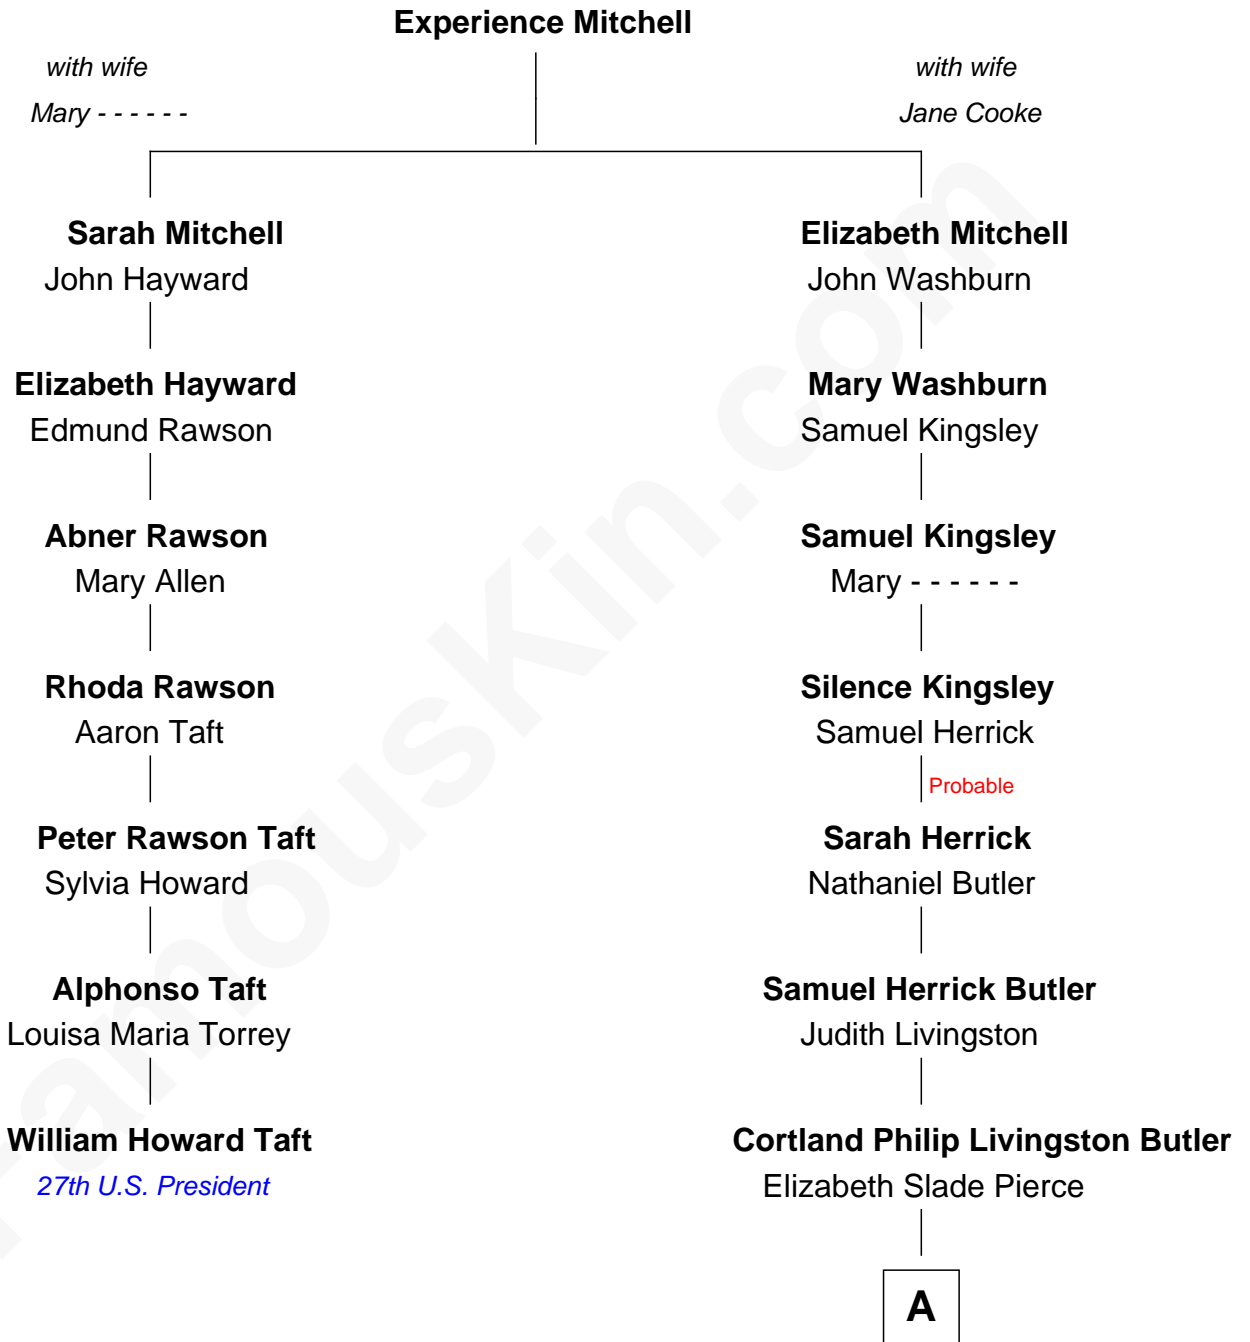

**FamousKin.com**  
**Relationship Chart of**  
**William Howard Taft**  
*27th U.S. President*

**6th cousin 5 times removed of**  
**Jeb Bush**  
*43rd Governor of Florida*

**A**

—  
**Mary Elizabeth Butler**  
Robert Emmet Sheldon

—  
**Flora Sheldon**  
Samuel Prescott Bush

—  
**Prescott Sheldon Bush**  
Dorothy Wear Walker

—  
**George Herbert Walker Bush**  
Barbara Pierce

—  
**Jeb Bush**  
*43rd Governor of Florida*

FamousKin.com