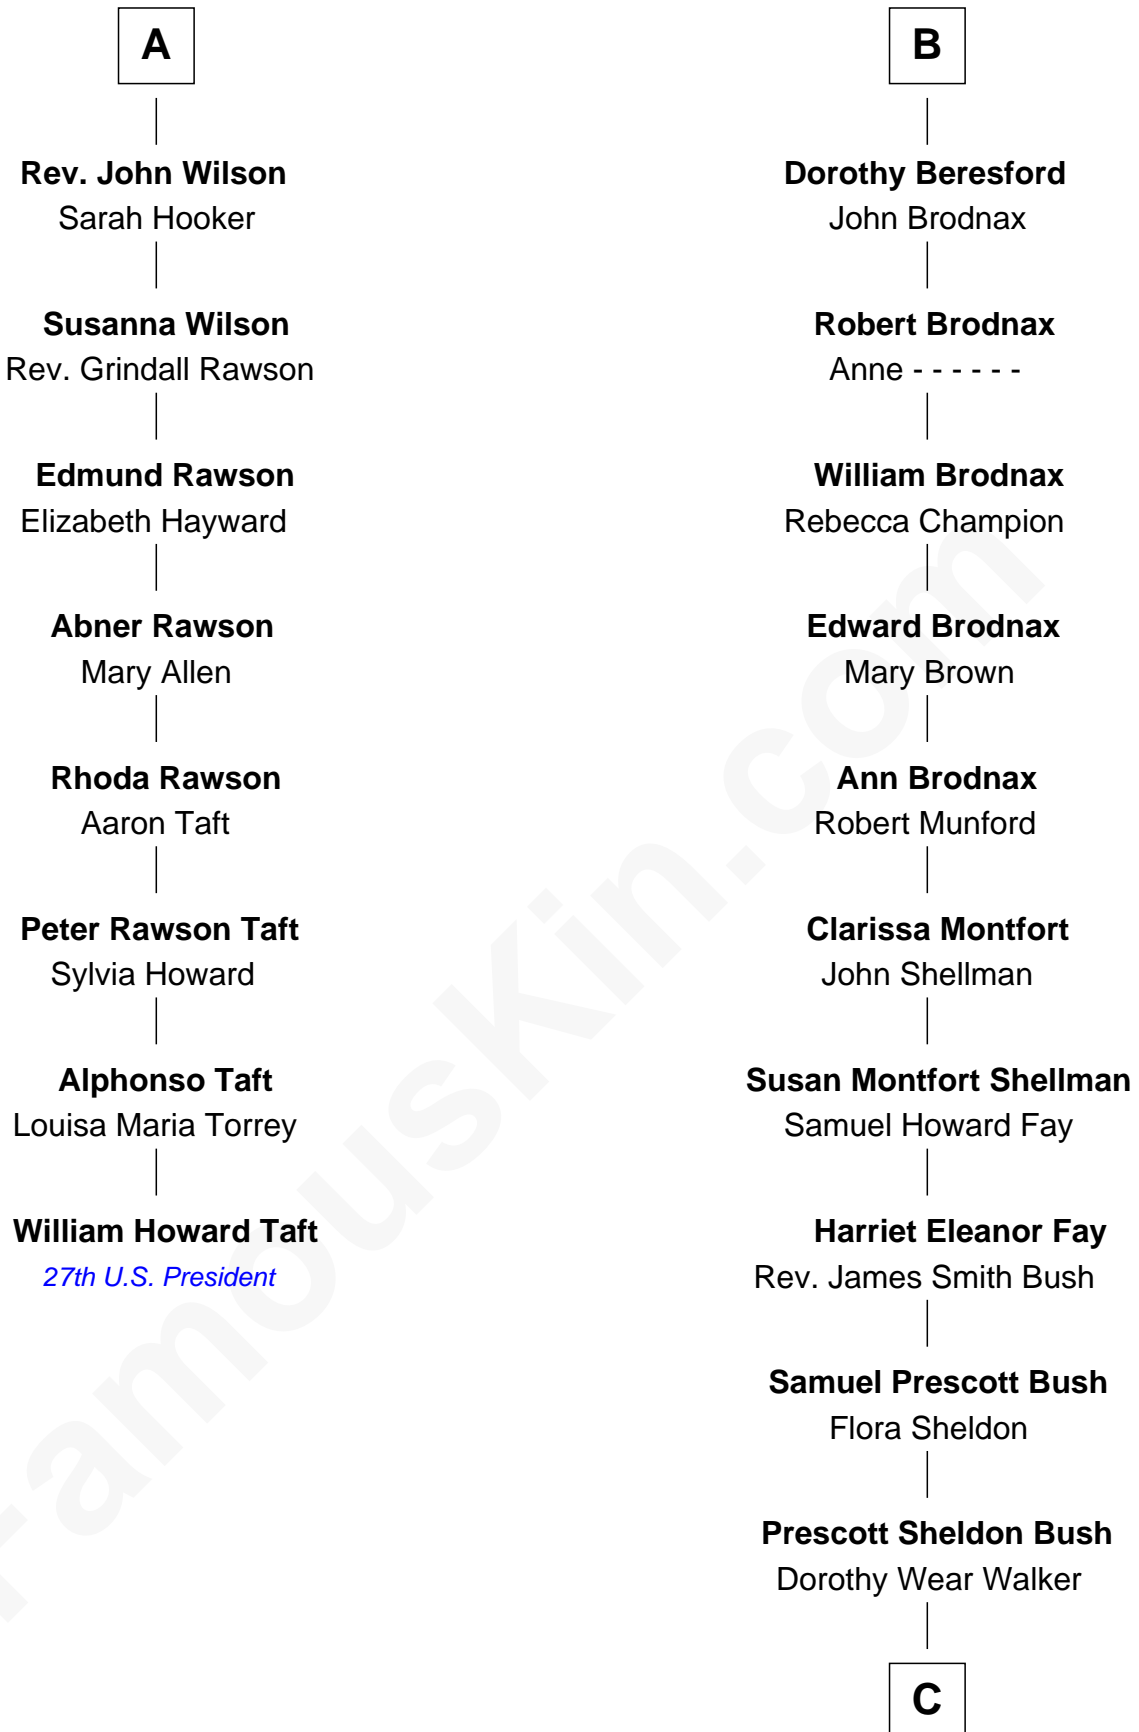

**FamousKin.com**  
**Relationship Chart of**  
**William Howard Taft**  
*27th U.S. President*

**14th cousin 4 times removed of**  
**Jeb Bush**  
*43rd Governor of Florida*

**C**

George Herbert Walker Bush

Barbara Pierce

Jeb Bush

*43rd Governor of Florida*

FamousKin.com