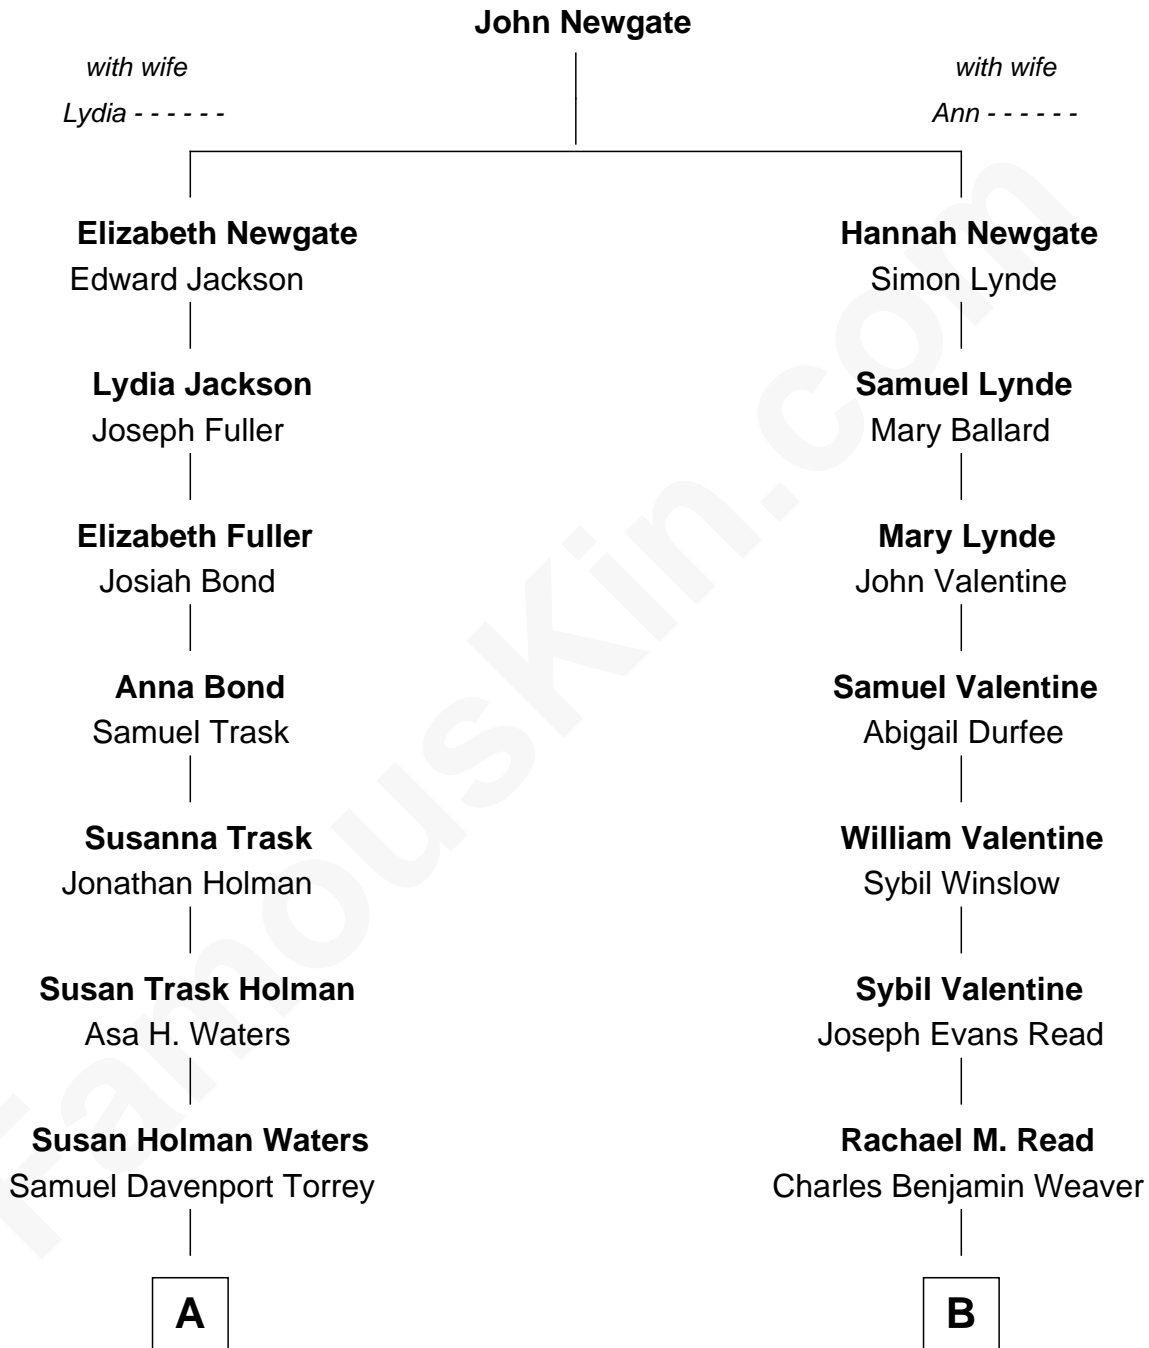

**FamousKin.com**  
**Relationship Chart of**  
**William Howard Taft**  
*27th U.S. President*

8th cousin 2 times removed of

**Sigourney Weaver**  
*Movie Actress*

**A**

**Louisa Maria Torrey**

Alphonso Taft

**William Howard Taft**

*27th U.S. President*

**B**

**Francis Milton Weaver**

Jane Weaver Laffin

**Sylvester Laffin Weaver**

Amabel Dixon

**Sylvester Laffin Weaver**

Desiree Mary Lucy Hawkins

**Sigourney Weaver**

*Movie Actress*

FamousKin.com