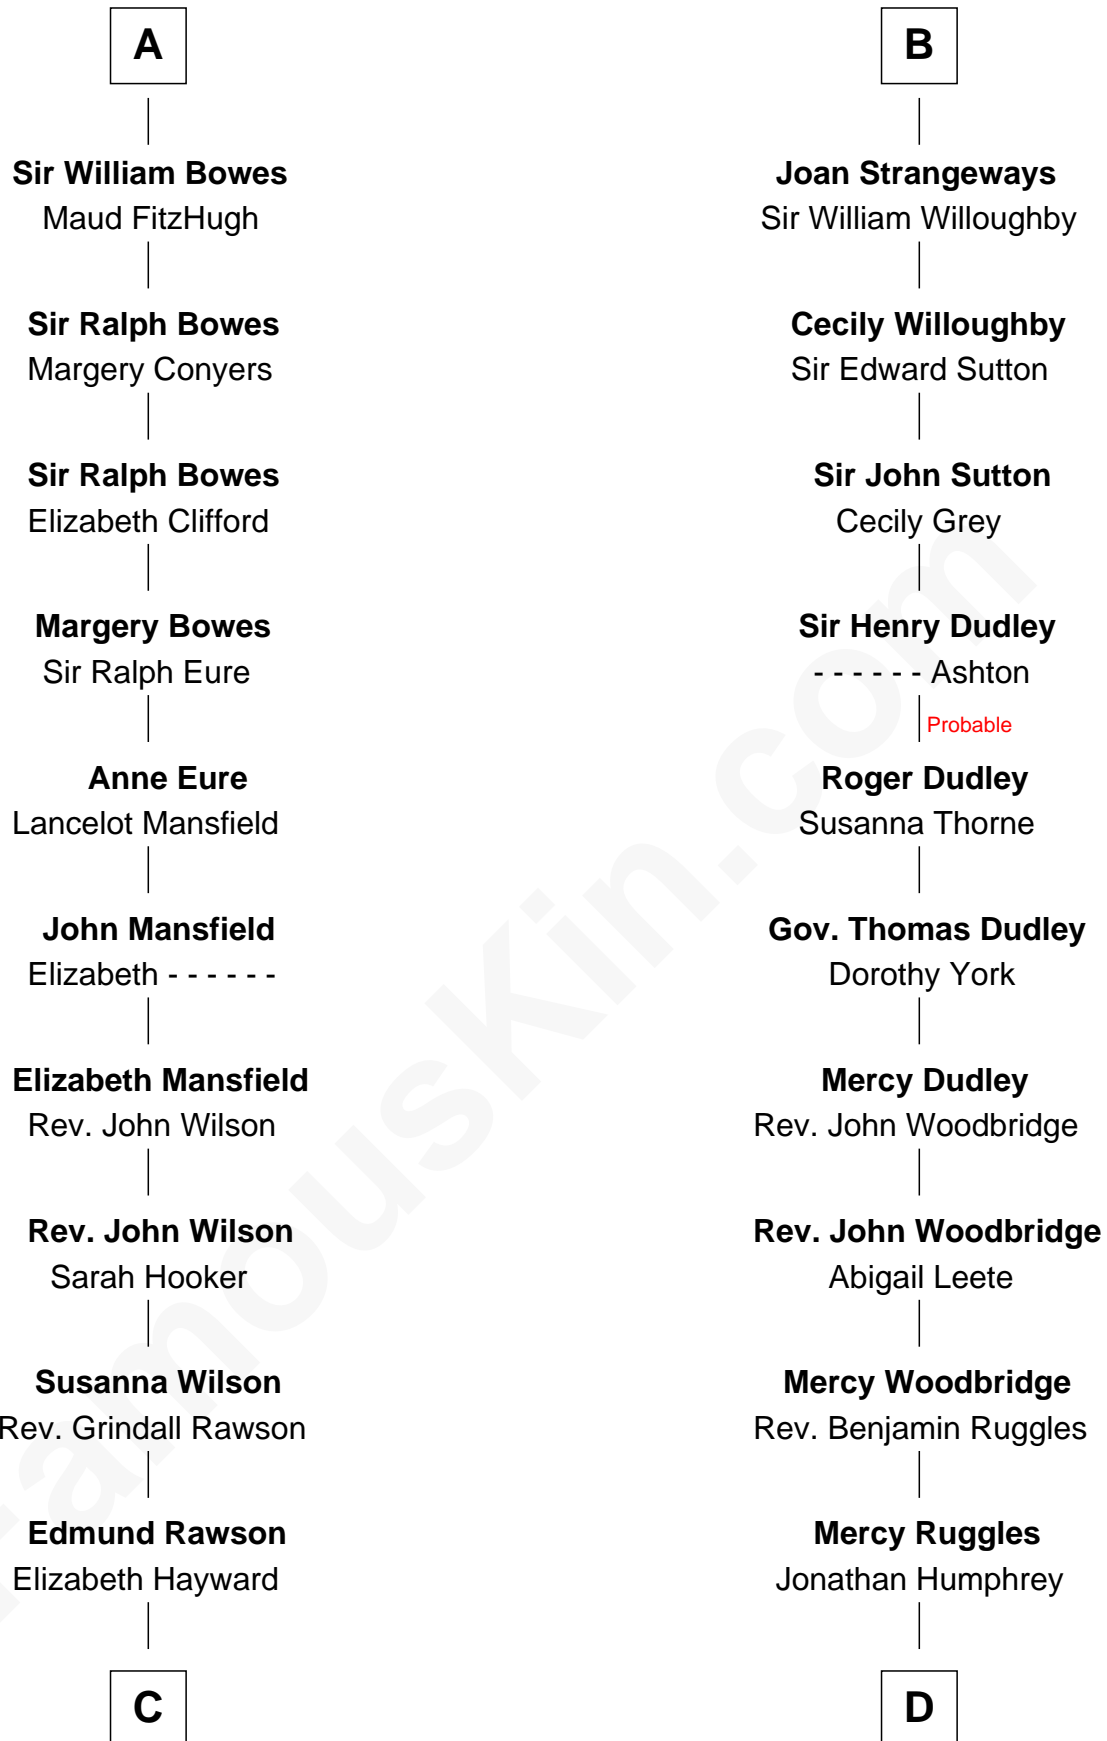

FamousKin.com
Relationship Chart of
William Howard Taft
27th U.S. President

20th cousin 1 time removed of

John Brown
American Abolitionist

C

Abner Rawson

Mary Allen

Rhoda Rawson

Aaron Taft

Peter Rawson Taft

Sylvia Howard

Alphonso Taft

Louisa Maria Torrey

William Howard Taft

27th U.S. President

D

Oliver Humphrey

Sarah Garrett

Ruth Humphrey

Gideon Mills

Ruth Mills

Owen Brown

John Brown

American Abolitionist