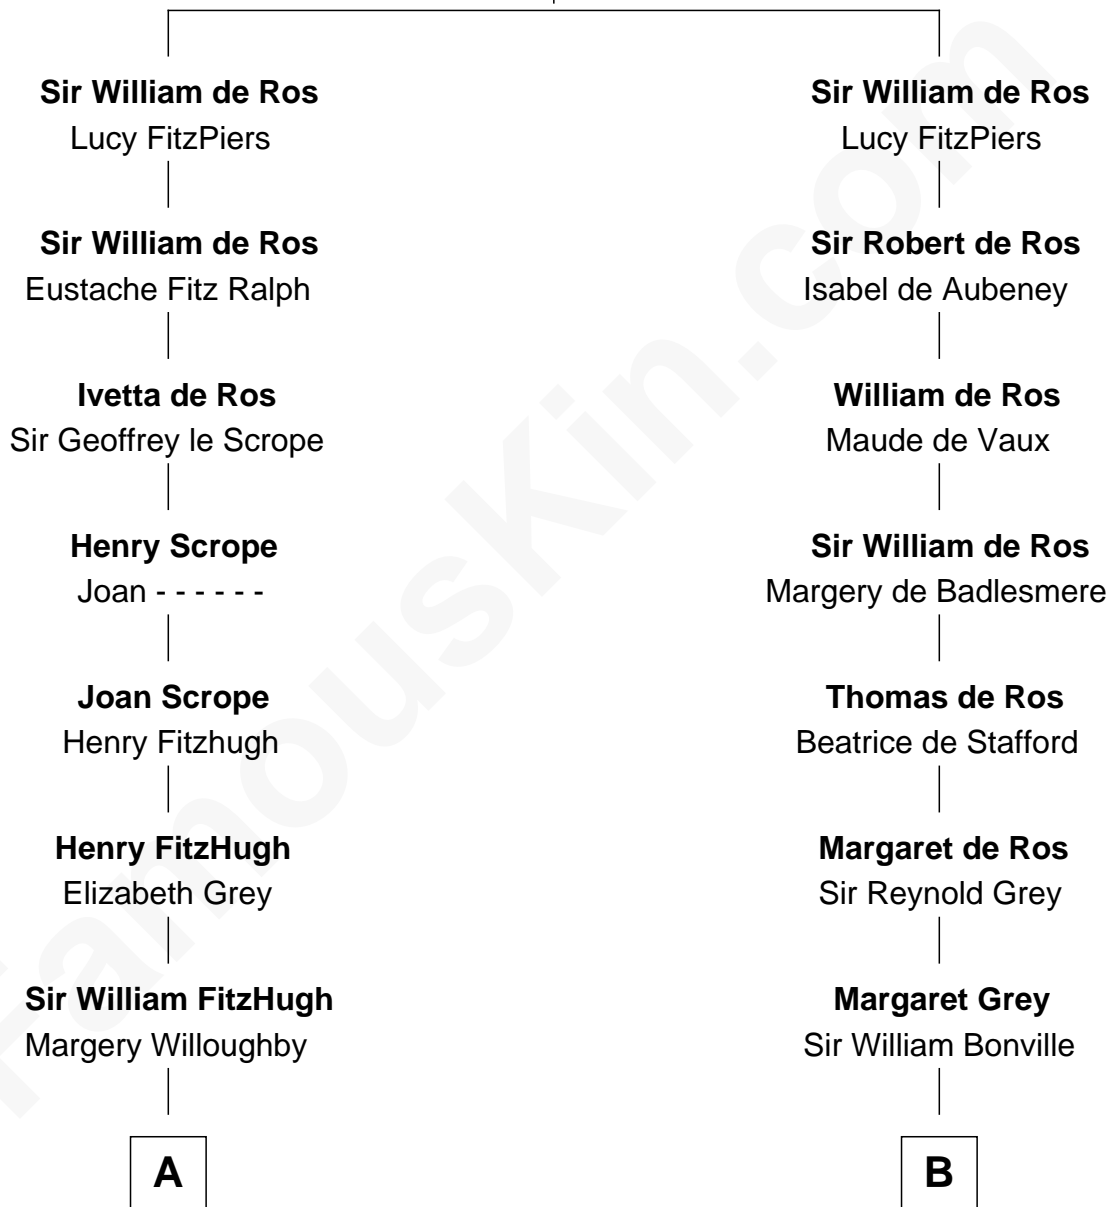

FamousKin.com Relationship Chart of

William Howard Taft

27th U.S. President

21st cousin of

John Brown

American Abolitionist

Robert de Ros
Isabel of Scotland

C

Abner Rawson

Mary Allen

Rhoda Rawson

Aaron Taft

Peter Rawson Taft

Sylvia Howard

Alphonso Taft

Louisa Maria Torrey

William Howard Taft

27th U.S. President

D

Mercy Ruggles

Jonathan Humphrey

Oliver Humphrey

Sarah Garrett

Ruth Humphrey