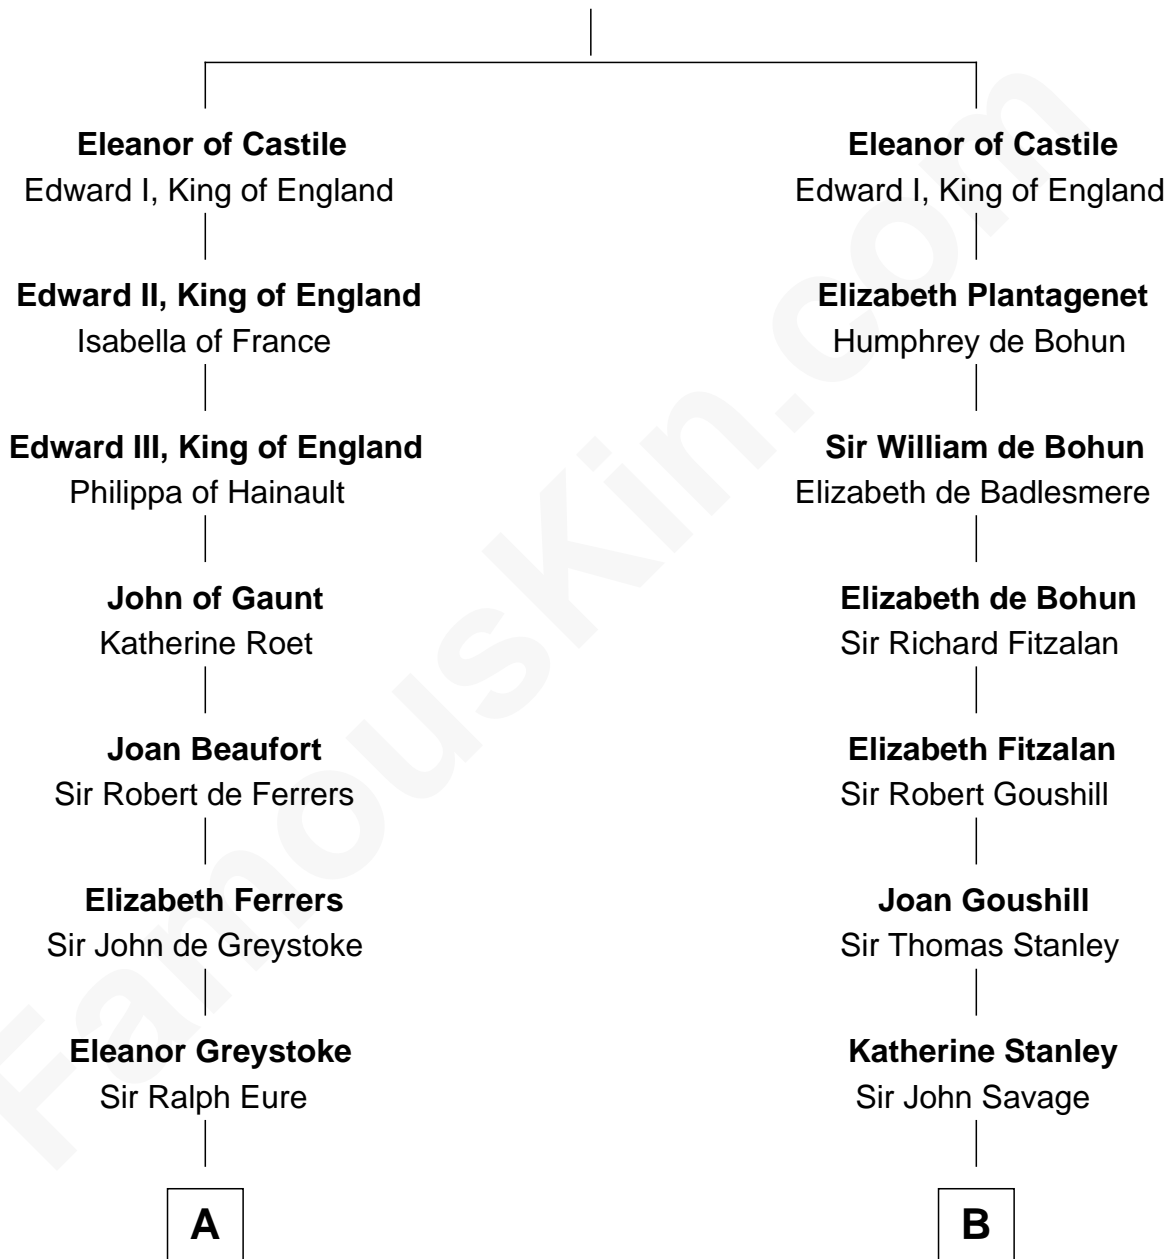

FamousKin.com Relationship Chart of

William Howard Taft

27th U.S. President

21st cousin of

Thomas Pynchon

American Novelist

Ferdinand III, King of Castile

Joanna of Ponthieu

C

Abner Rawson

Mary Allen

Rhoda Rawson

Aaron Taft

Peter Rawson Taft

Sylvia Howard

Alphonso Taft

Louisa Maria Torrey

William Howard Taft

27th U.S. President

D

William Henry Ruggles Pynchon

Mary Murdock

William Lyon Pynchon

Annie Payne Cogswell