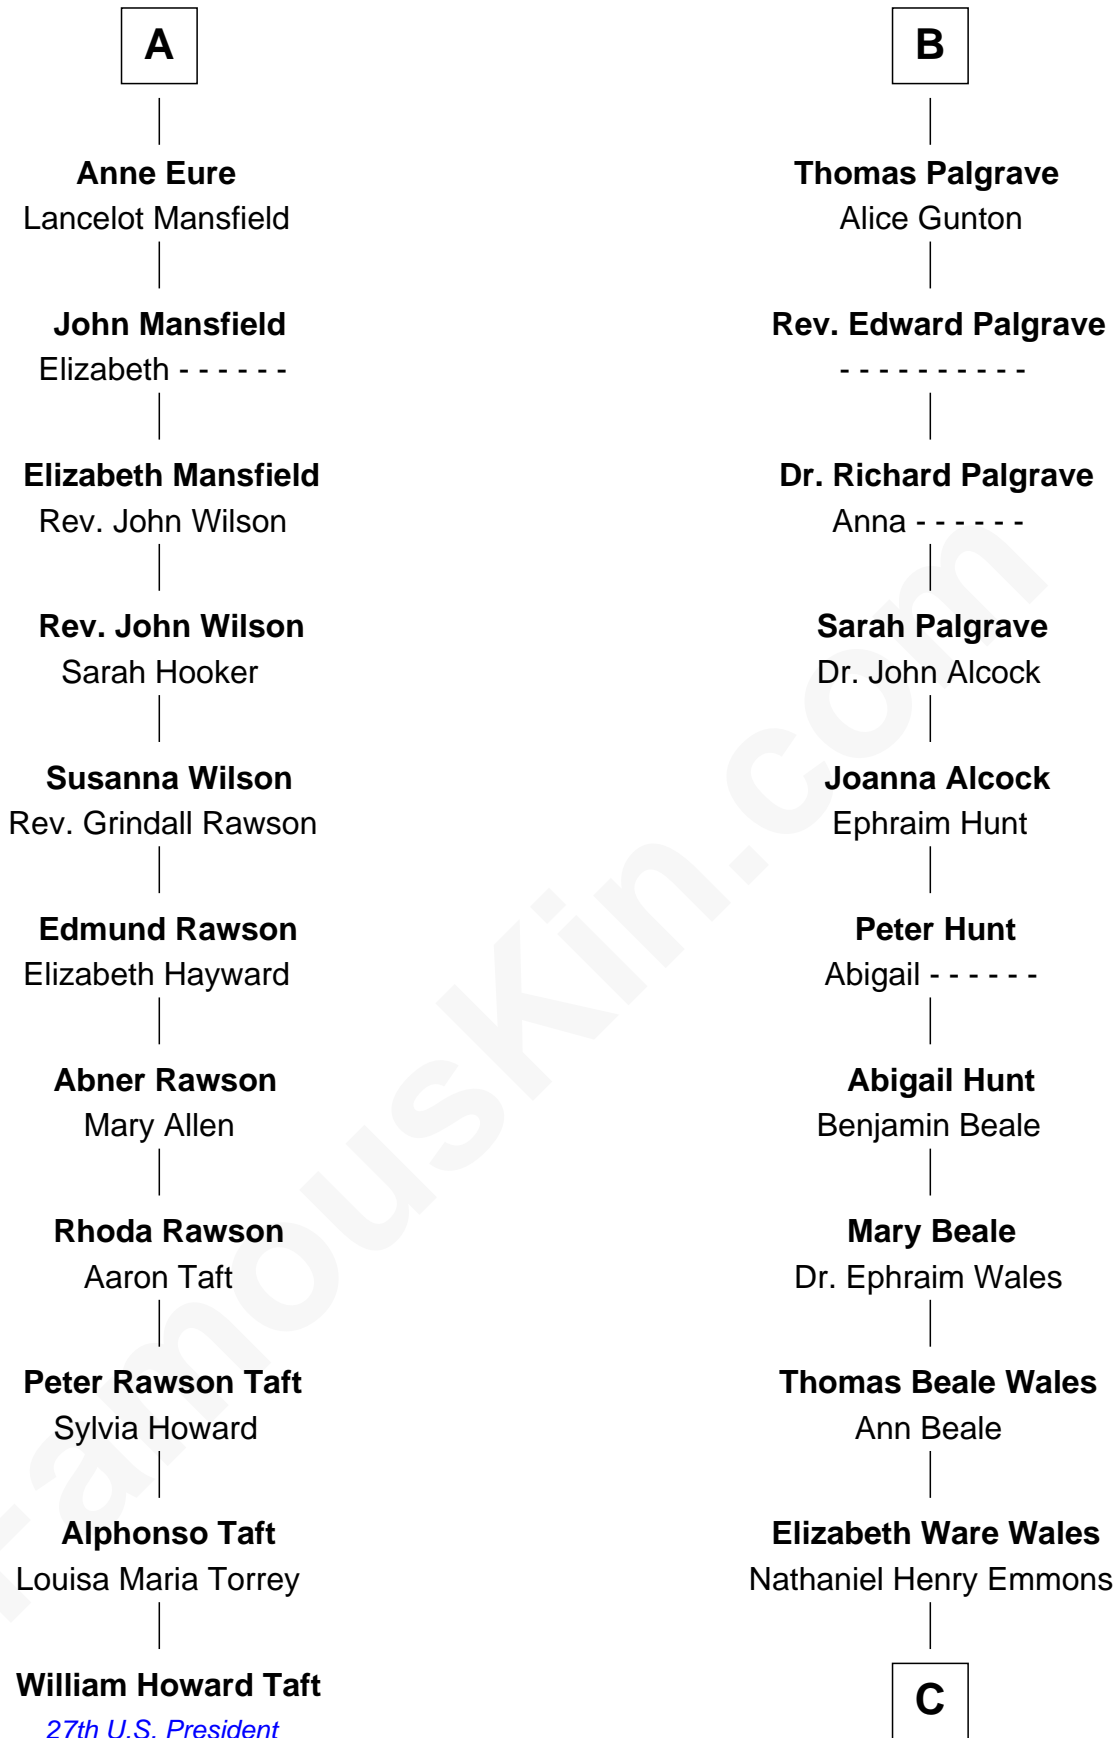

FamousKin.com
Relationship Chart of
William Howard Taft
27th U.S. President

17th cousin 4 times removed of

Paget Brewster
TV Actress

Edmund Fitzalan
 Alice de Warenne

C

Ann Wales Emmons

Benjamin Brewster

Dr. George Washington Wales Brewster

Ellen Mackenzie Hodge

George Washington Wales Brewster

Joan Ryerson

Galen Brewster

Hathaway Tew

Paget Brewster

TV Actress

FamousKin.com