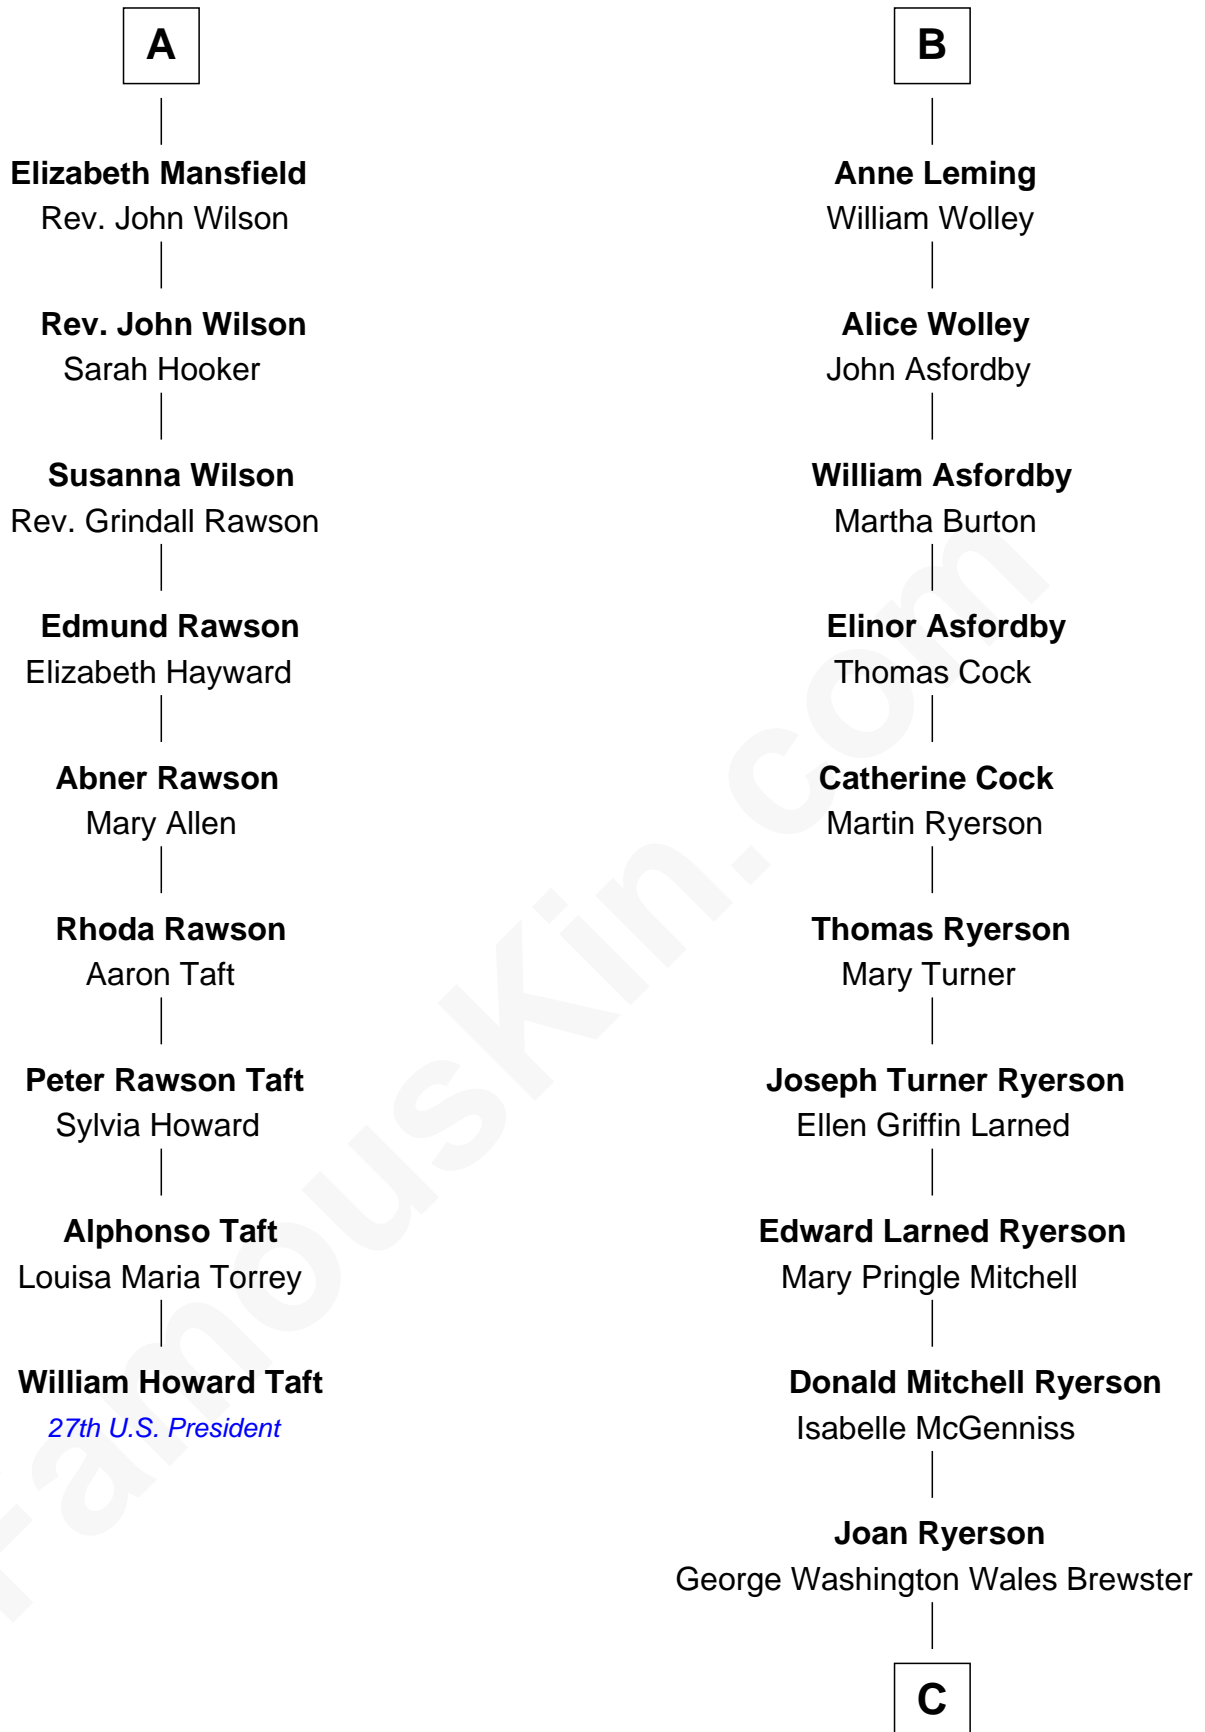

FamousKin.com
Relationship Chart of
William Howard Taft
27th U.S. President

15th cousin 3 times removed of
Paget Brewster
TV Actress

C

Galen Brewster
Hathaway Tew

Paget Brewster
TV Actress

FamousKin.com