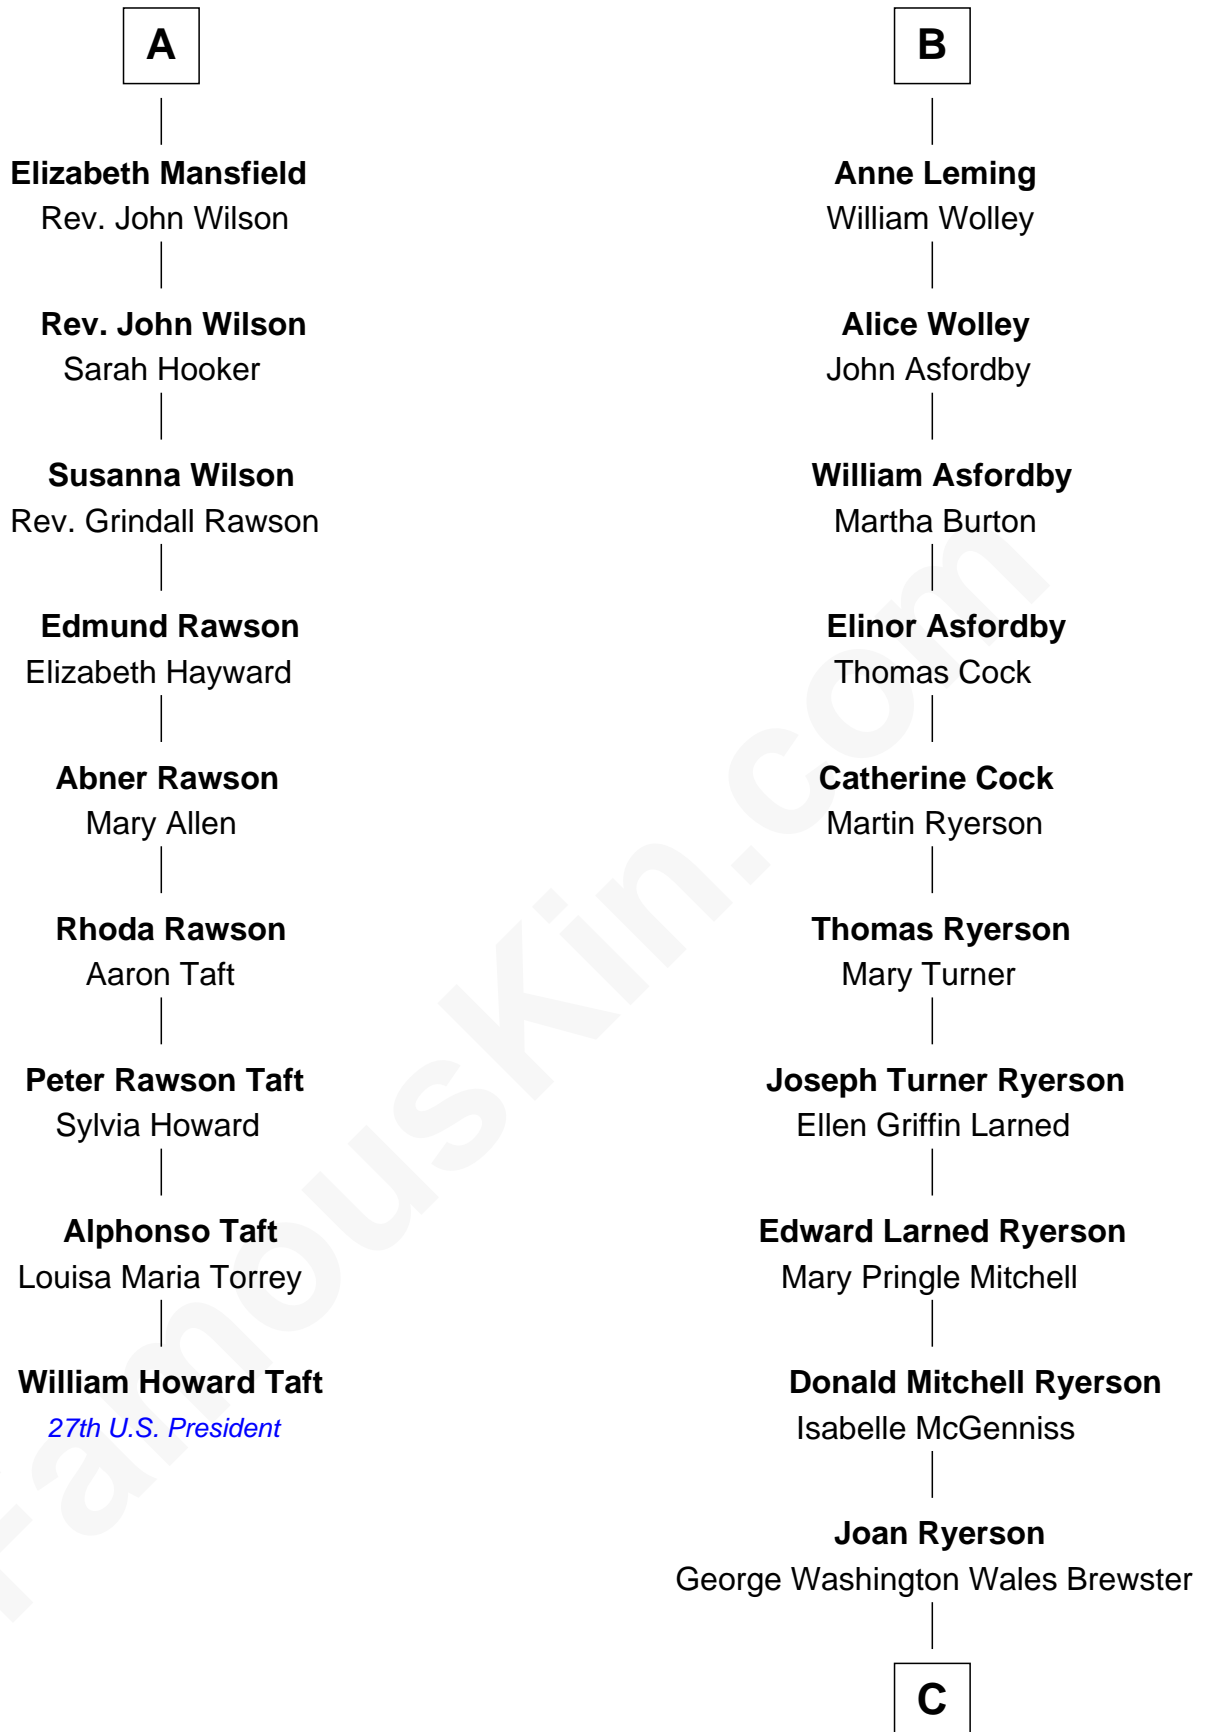

FamousKin.com
Relationship Chart of
William Howard Taft
27th U.S. President

15th cousin 3 times removed of

Paget Brewster
TV Actress

Sir John Clifford
 Elizabeth Percy

C

Galen Brewster
Hathaway Tew

Paget Brewster
TV Actress

FamousKin.com