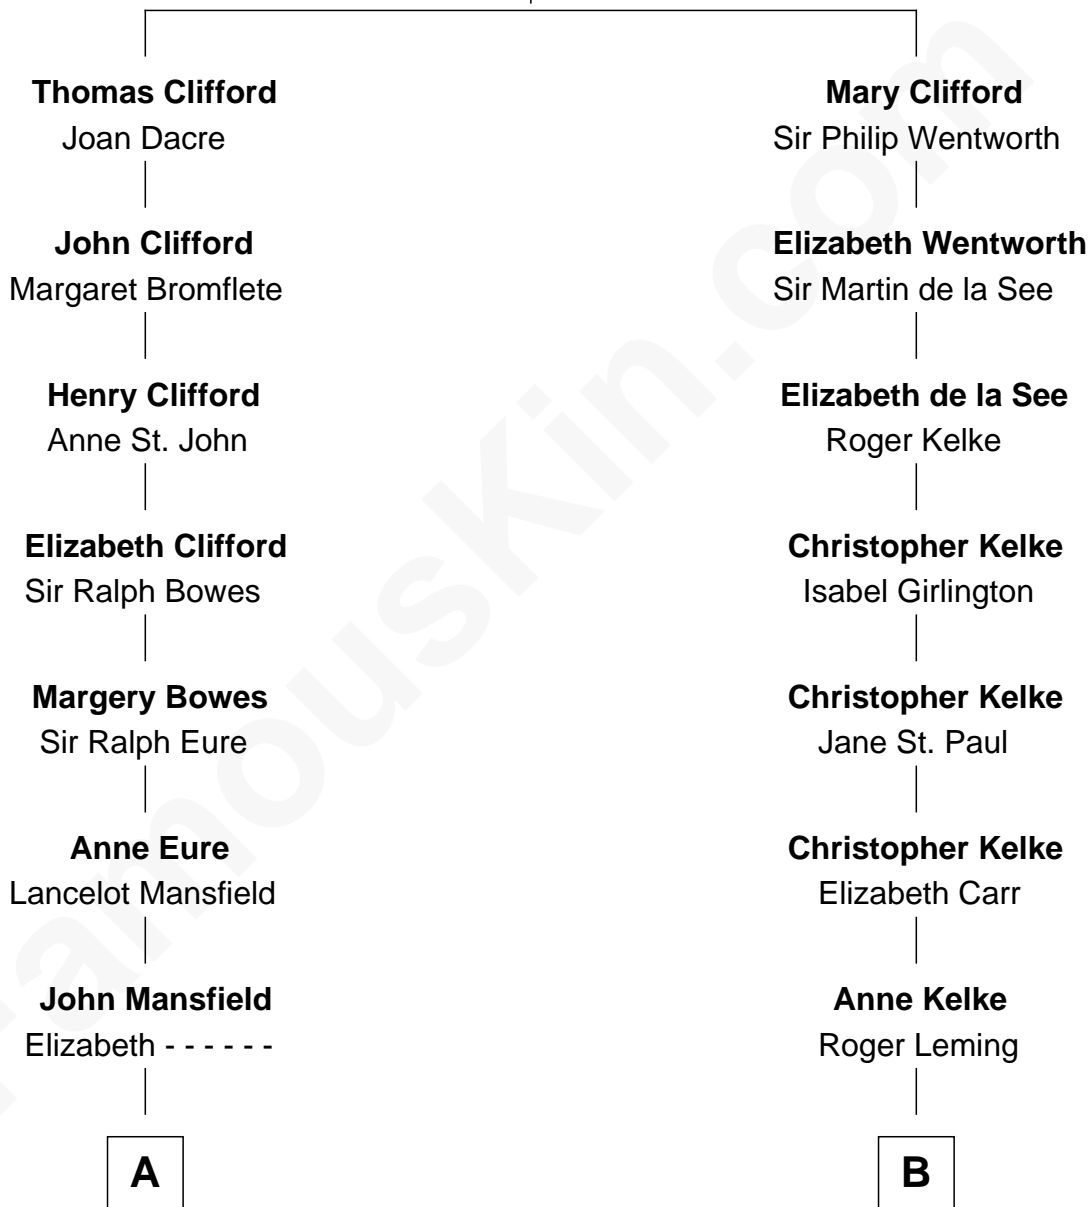

FamousKin.com
Relationship Chart of
William Howard Taft
27th U.S. President

15th cousin 3 times removed of

Paget Brewster
TV Actress

Sir John Clifford
 Elizabeth Percy

C

Galen Brewster
Hathaway Tew

Paget Brewster
TV Actress

FamousKin.com