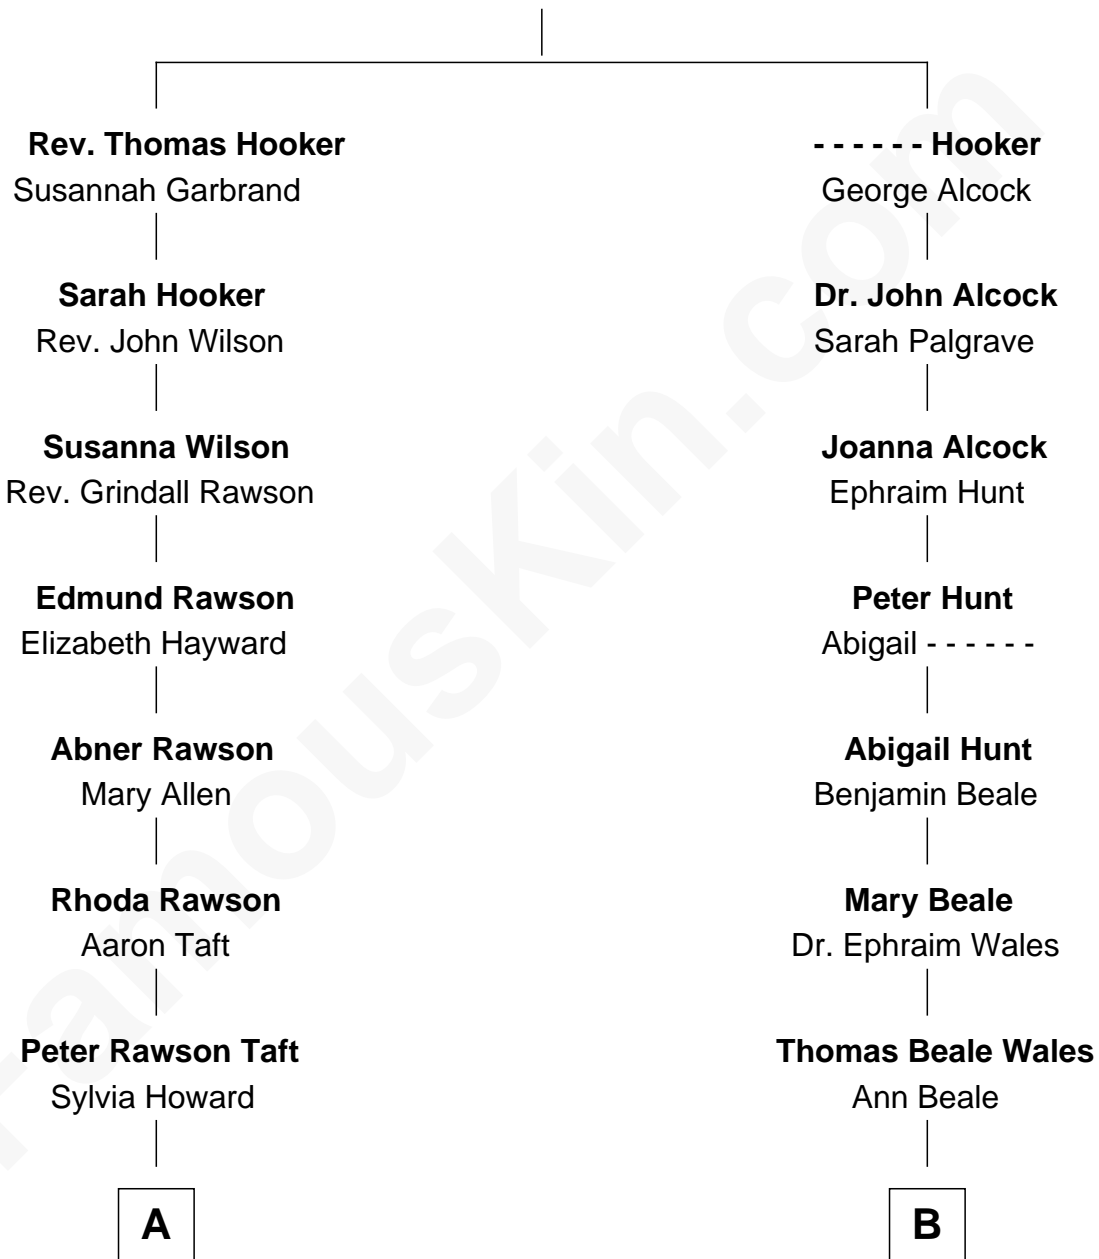

FamousKin.com
Relationship Chart of
William Howard Taft
27th U.S. President

8th cousin 4 times removed of
Paget Brewster
TV Actress

Thomas Hooker

A

Alphonso Taft
Louisa Maria Torrey

William Howard Taft
27th U.S. President

B

Elizabeth Ware Wales
Nathaniel Henry Emmons

Ann Wales Emmons
Benjamin Brewster

Dr. George Washington Wales Brewster
Ellen Mackenzie Hodge

George Washington Wales Brewster
Joan Ryerson

Galen Brewster
Hathaway Tew