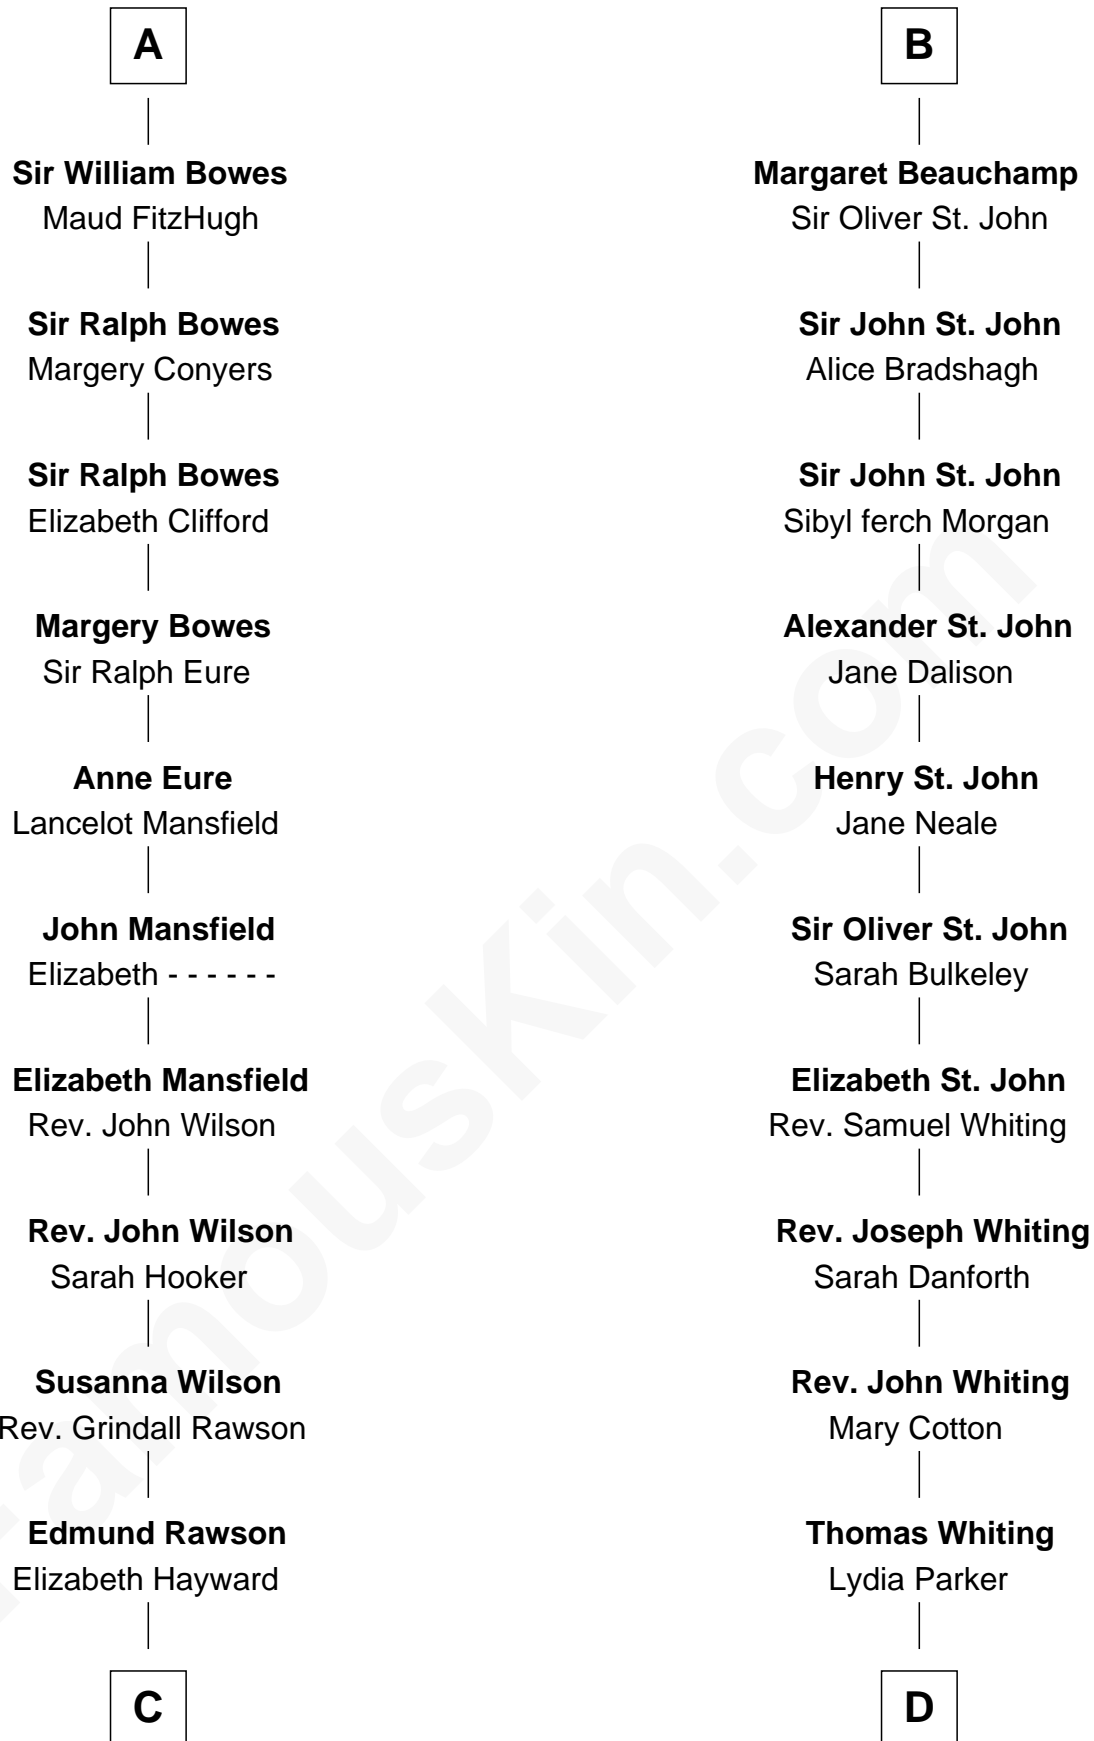

FamousKin.com Relationship Chart of

William Howard Taft

27th U.S. President

21st cousin of

James Sherman

27th U.S. Vice-President

Sir Humphrey de Bohun

Maud of Eu

C

Abner Rawson

Mary Allen

Rhoda Rawson

Aaron Taft

Peter Rawson Taft

Sylvia Howard

Alphonso Taft

Louisa Maria Torrey

William Howard Taft

27th U.S. President

D

Mary Whiting

William Barron

Mary Augusta Barron

Stalham Williams