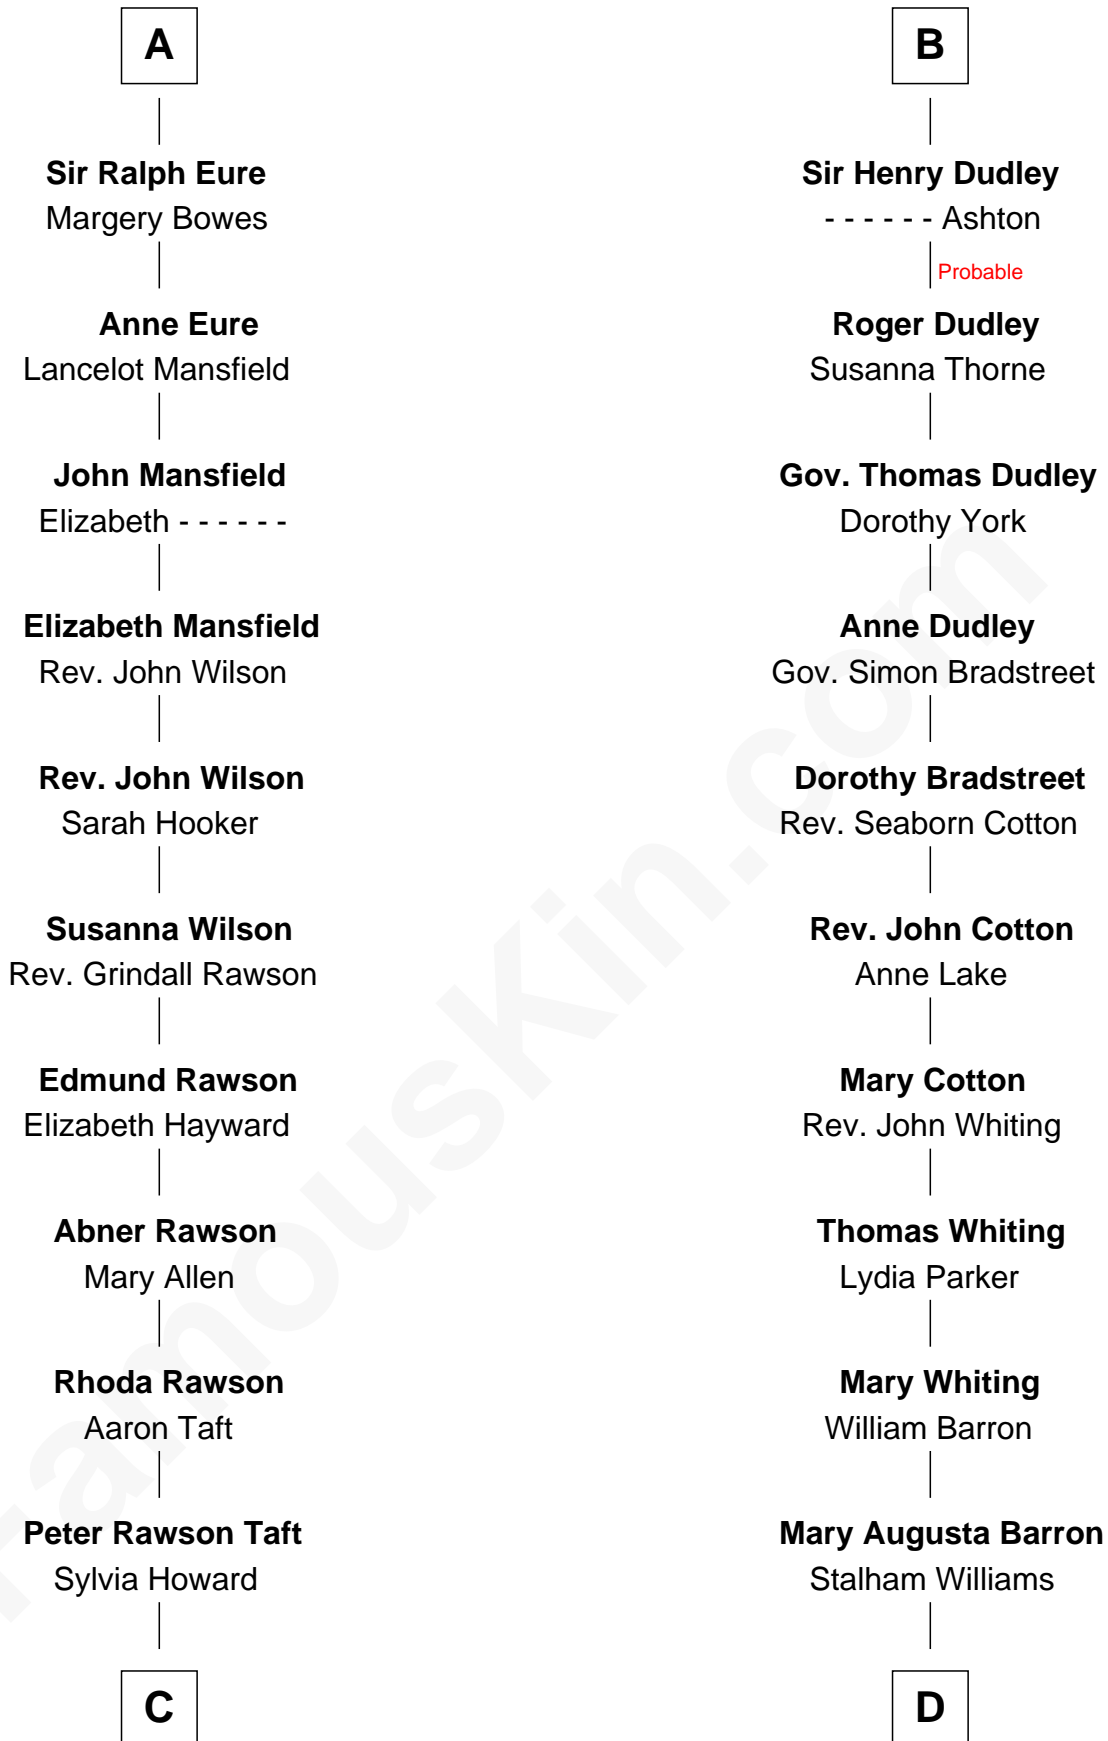

FamousKin.com
Relationship Chart of
William Howard Taft
27th U.S. President

18th cousin 1 time removed of
James Sherman
27th U.S. Vice-President

C

Alphonso Taft
Louisa Maria Torrey

William Howard Taft
27th U.S. President

D

Frances Lucretia Williams
Richard Winslow Sherman

Mary Frances Sherman
Richard Updike Sherman

James Sherman
27th U.S. Vice-President

FamousKin.com