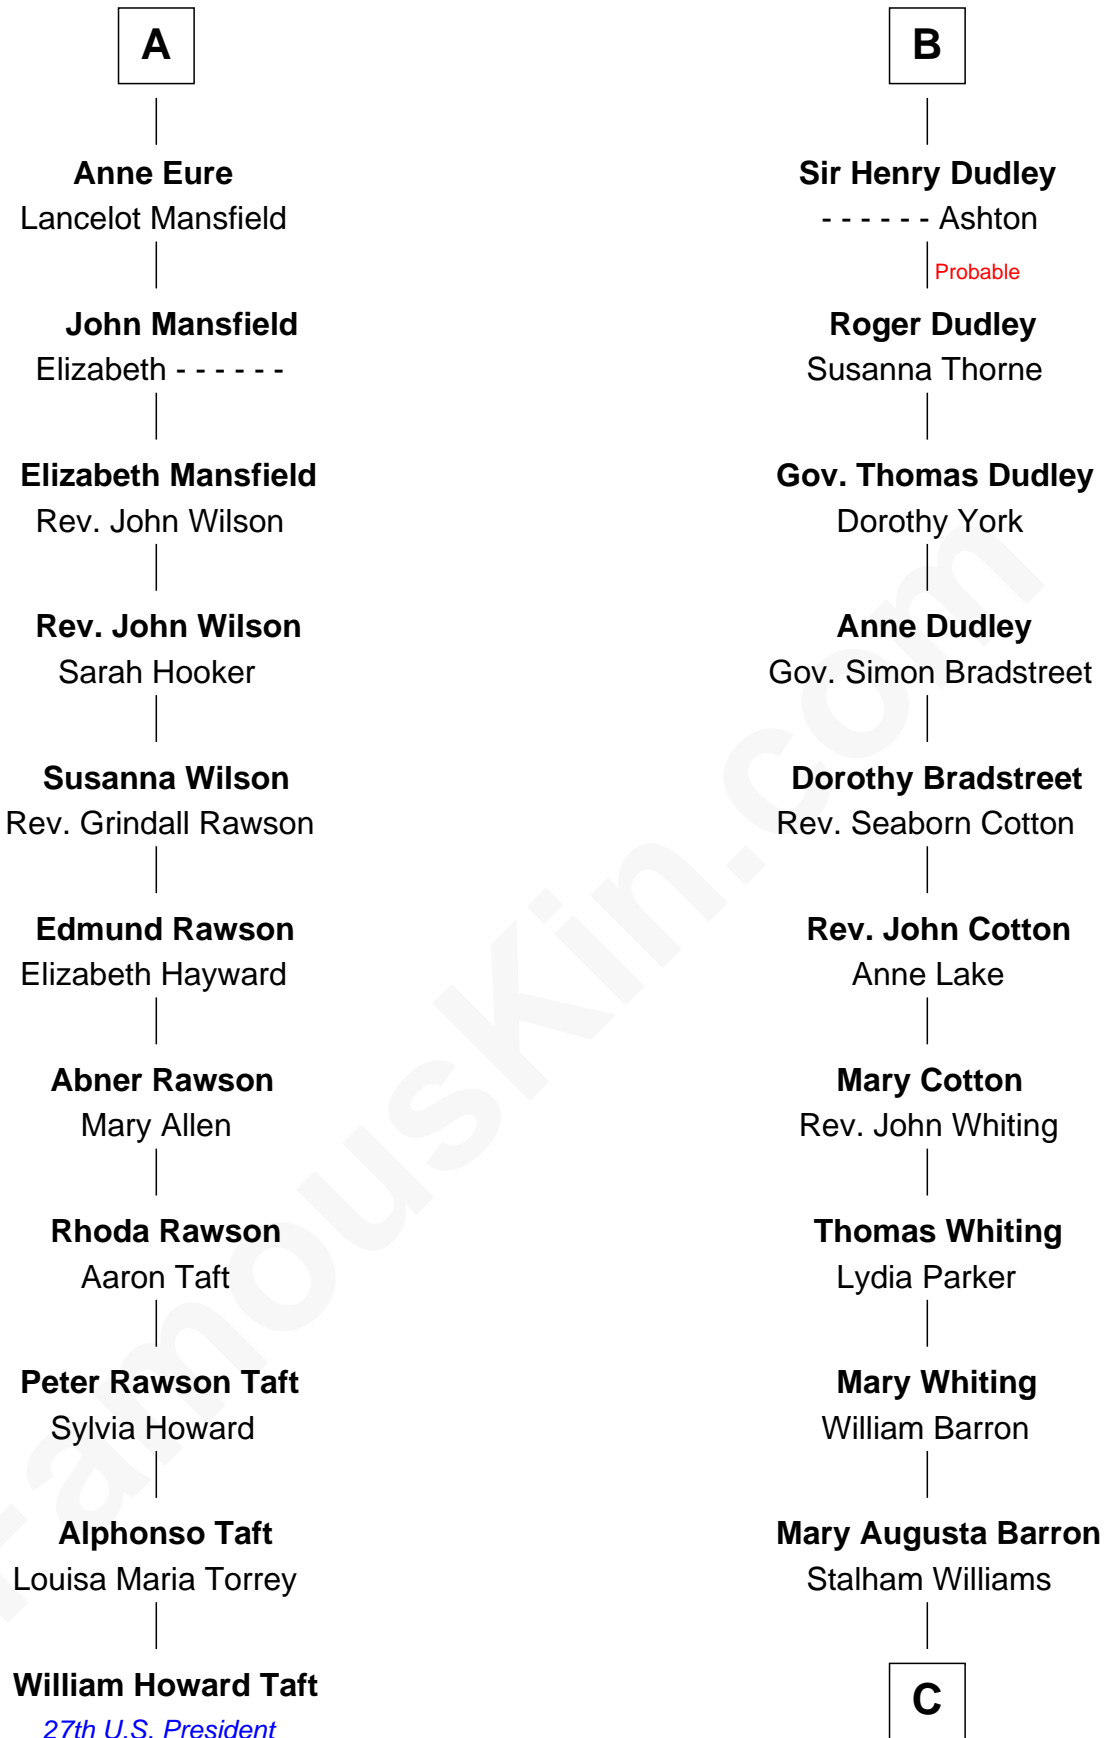

FamousKin.com
Relationship Chart of
William Howard Taft
27th U.S. President

17th cousin 2 times removed of
James Sherman
27th U.S. Vice-President

C

Frances Lucretia Williams

Richard Winslow Sherman

Mary Frances Sherman

Richard Updike Sherman

James Sherman

27th U.S. Vice-President

FamousKin.com