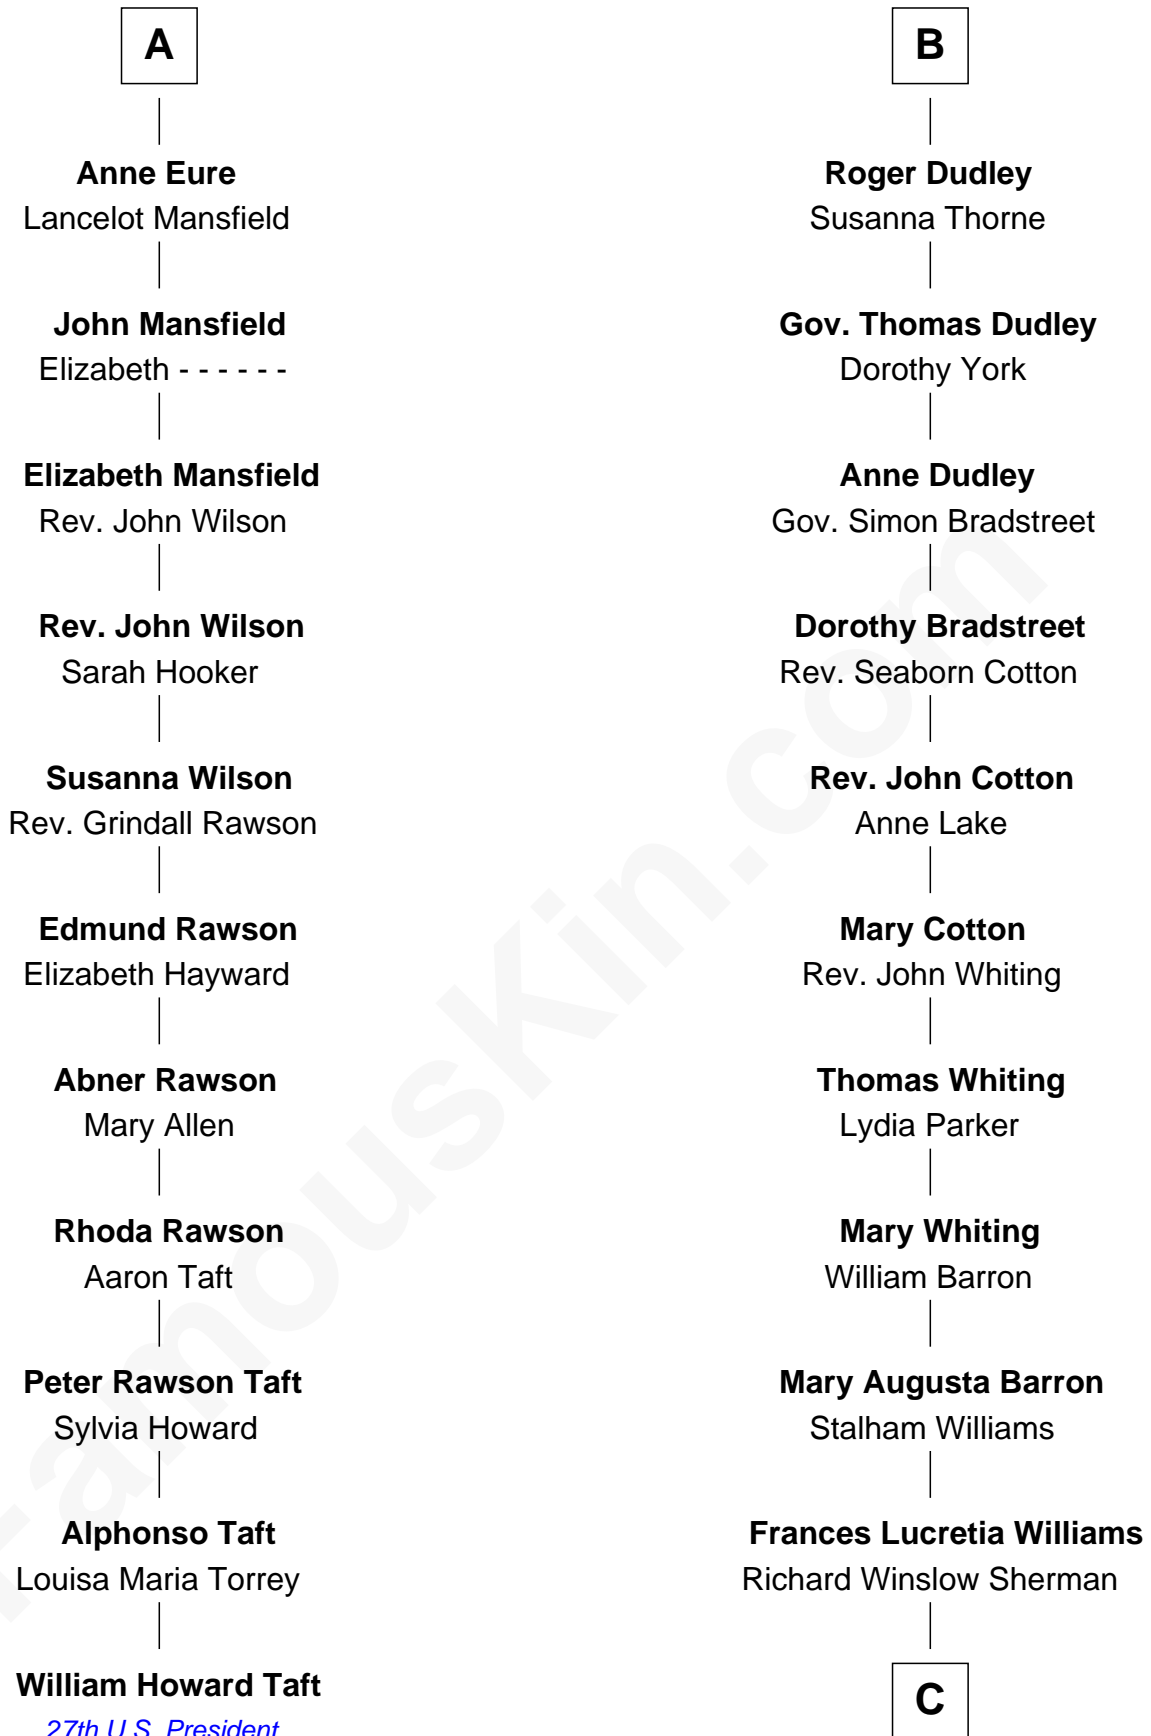

**FamousKin.com**  
**Relationship Chart of**  
**William Howard Taft**  
*27th U.S. President*

17th cousin 1 time removed of  
**James Sherman**  
*27th U.S. Vice-President*

**Sir Philip le Despencer**  
 Elizabeth - - - - -

**Sir William Eure**  
 Elizabeth Willoughby

**Sir Ralph Eure**  
 Margery Bowes

**A**

**Alice le Despenser**  
 Sir John Sutton

**Sir John Sutton**  
 Constance Blount

**Sir John Sutton**  
 Elizabeth Berkeley

**Sir Edmund Sutton**  
 Joyce Tiptoft

**Sir Edward Sutton**  
 Cecily Willoughby

**Sir John Sutton**  
 Cecily Grey

**Sir Henry Dudley**  
 - - - - - Ashton

Probable

**B**

C

|  
**Mary Frances Sherman**  
Richard Updike Sherman

|  
**James Sherman**  
*27th U.S. Vice-President*

FamousKin.com