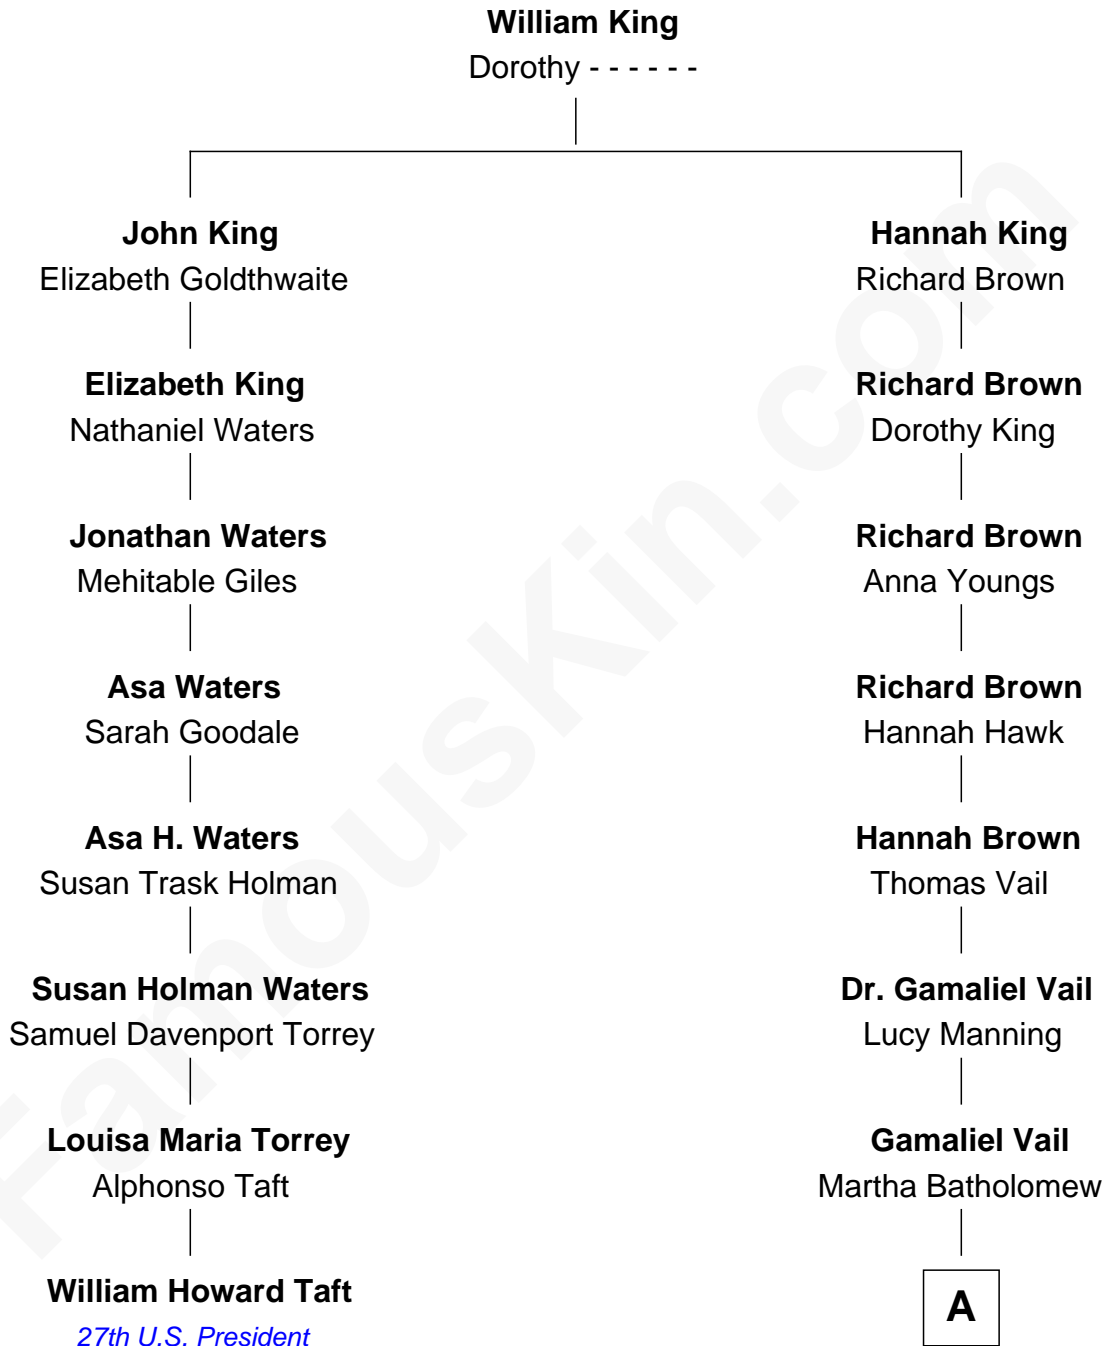

**FamousKin.com**  
**Relationship Chart of**  
**William Howard Taft**  
*27th U.S. President*

7th cousin 4 times removed of

**Marie Osmond**  
*Singer, Actress and Doll Designer*

**A**

**Isaac Hawk Vail**  
Tyresha Ann Beeler

**Martha Tyresha Vail**  
Thomas Lorenzo Van Noy

**Agnes LaVerna Van Noy**  
Rulon Osmond

**George Viri Osmond**  
Olive May Davis

**Marie Osmond**  
*Singer, Actress and Doll Designer*

FamousKin.com