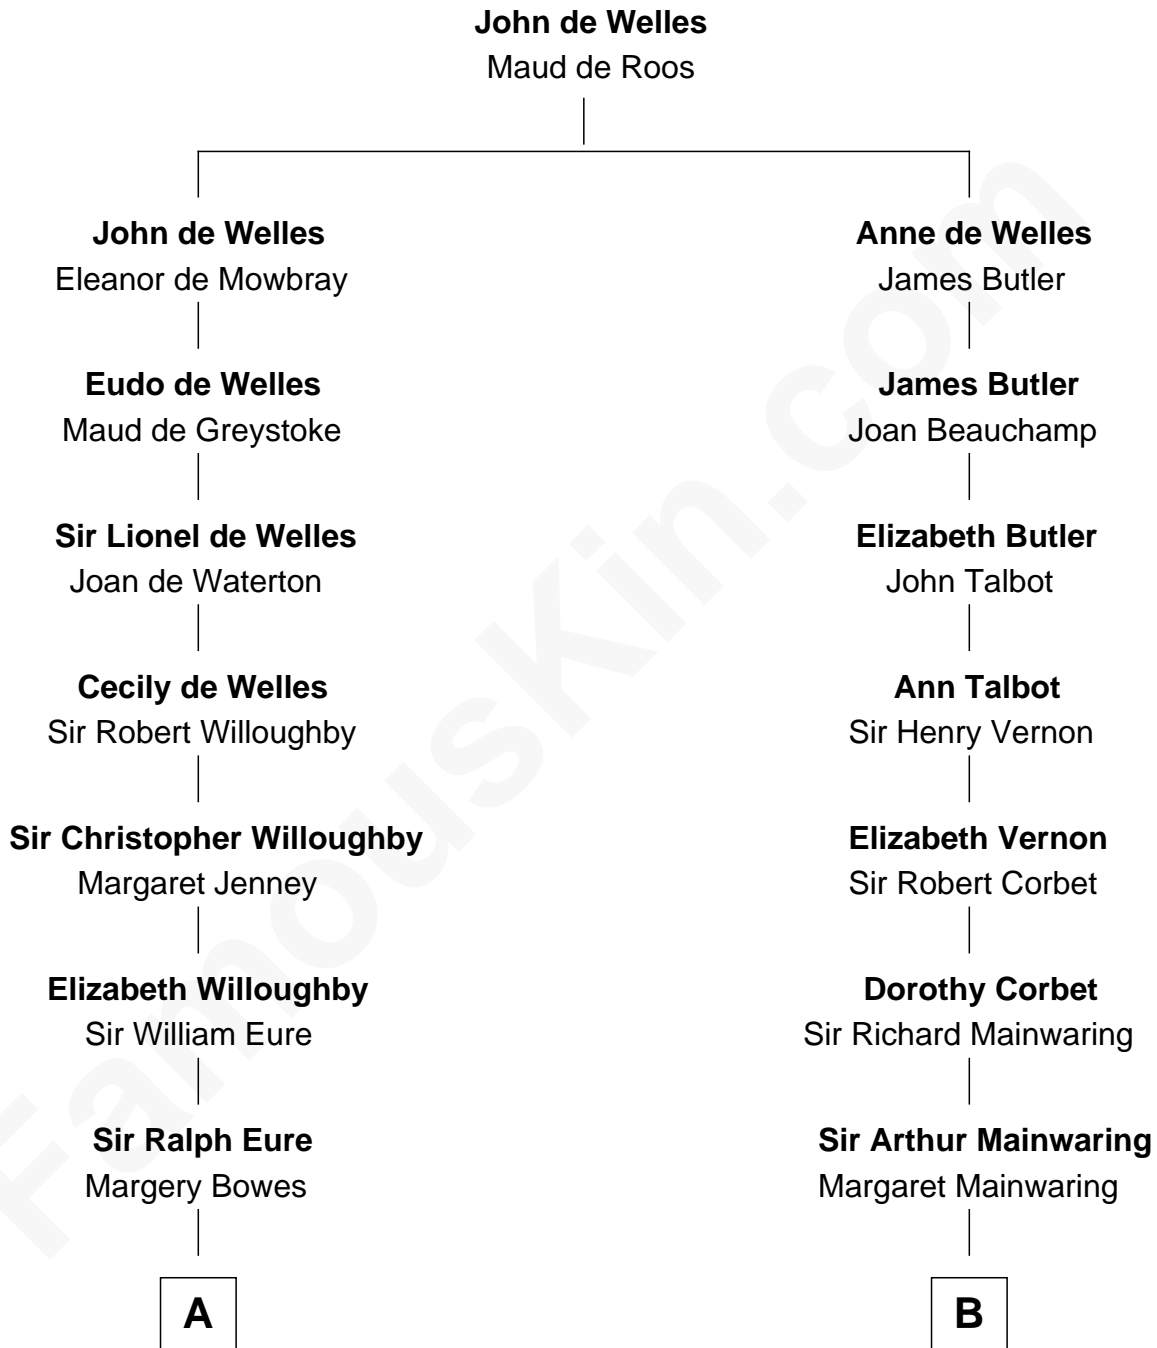

FamousKin.com
Relationship Chart of
William Howard Taft
27th U.S. President

17th cousin 1 time removed of

Allen Dulles
5th Director of the C.I.A.

C

Allen Macy Dulles

Edith Foster

Allen Dulles

5th Director of the C.I.A.

FamousKin.com