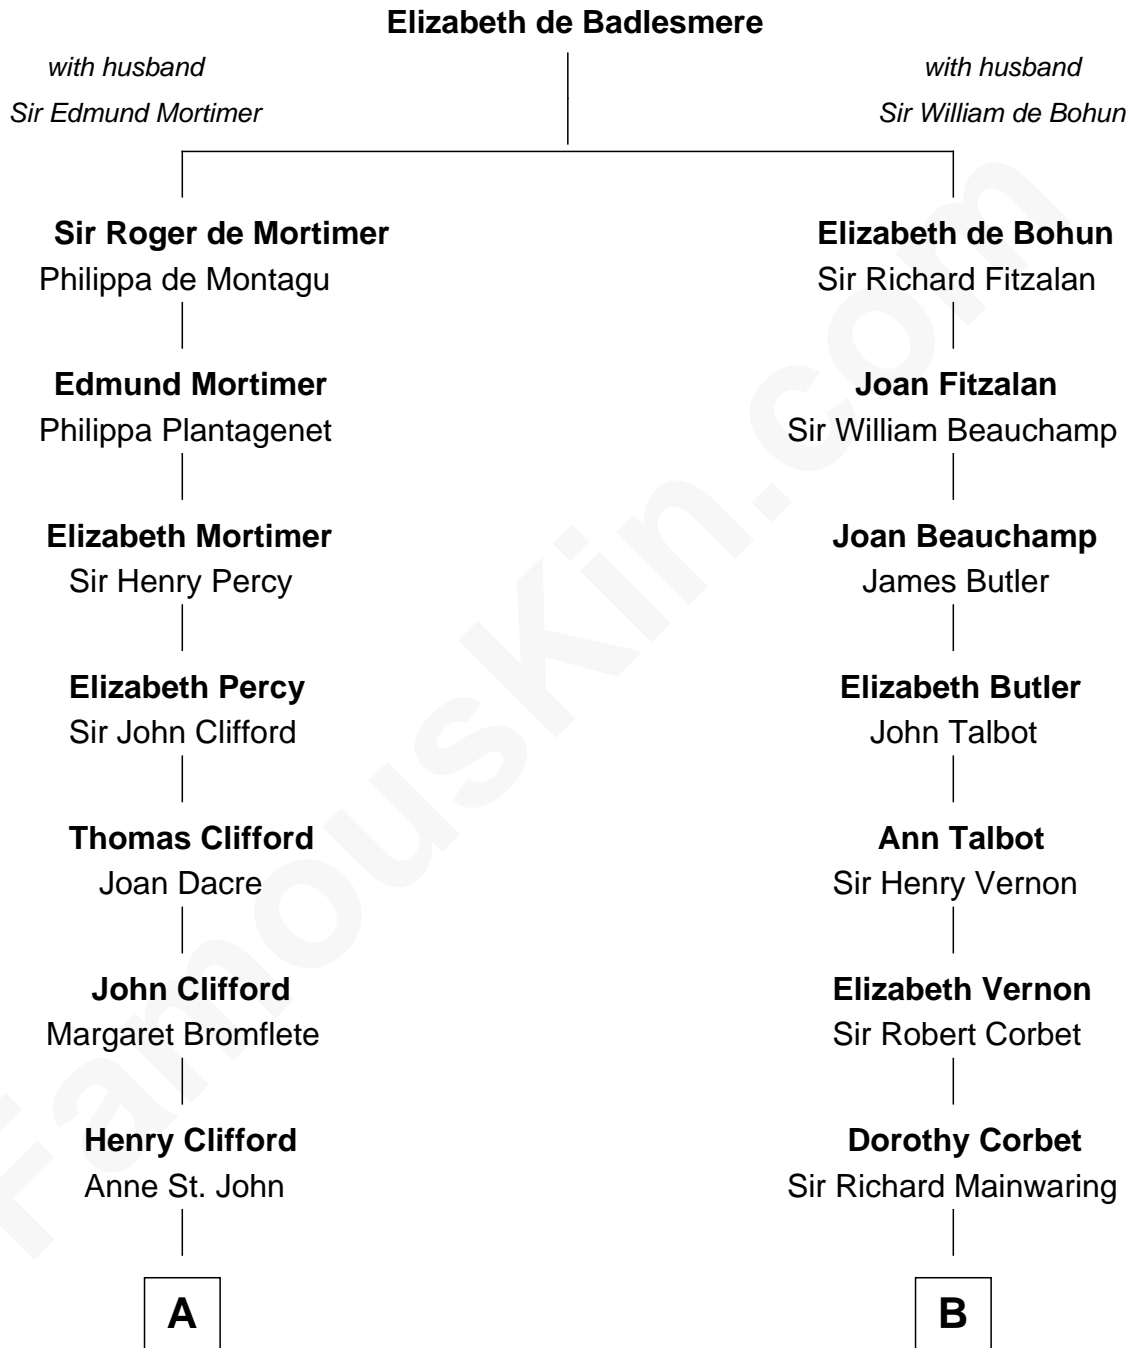

# FamousKin.com Relationship Chart of

**William Howard Taft**

*27th U.S. President*

19th cousin of

**John Foster Dulles**

*52nd U.S. Secretary of State*

**C**

**Peter Rawson Taft**

Sylvia Howard

**Alphonso Taft**

Louisa Maria Torrey

**William Howard Taft**

*27th U.S. President*

**D**

**Harriet Lathrop Winslow**

Rev. John Welsh Dulles