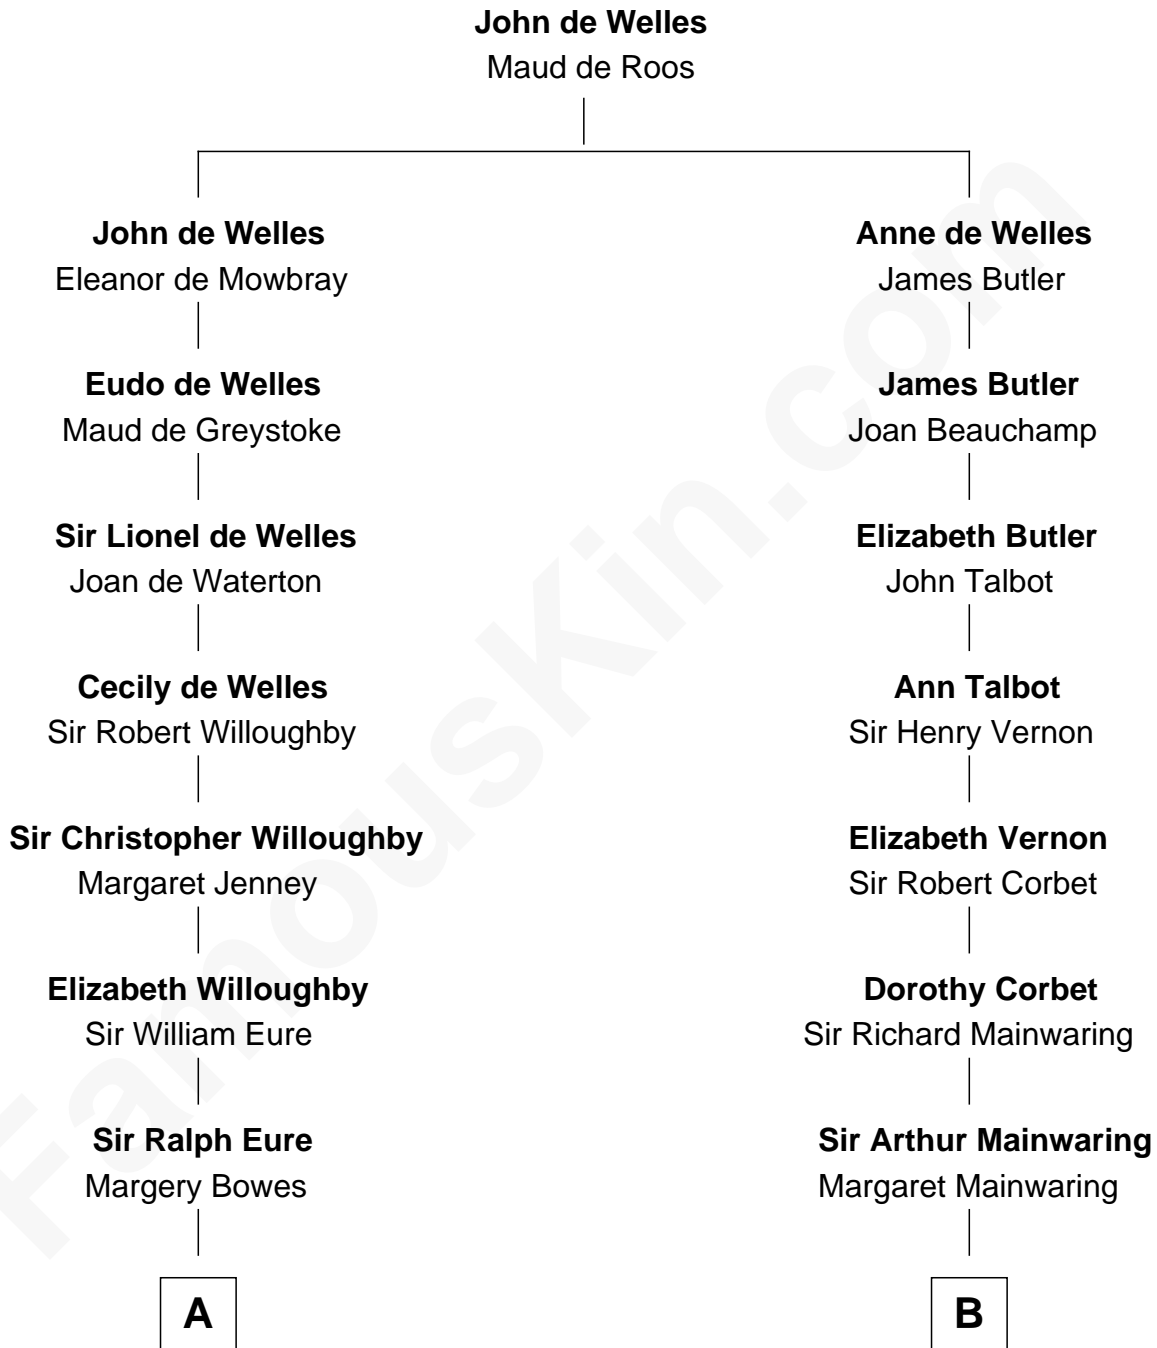

FamousKin.com
Relationship Chart of
William Howard Taft
27th U.S. President

17th cousin 1 time removed of
John Foster Dulles
52nd U.S. Secretary of State

C

Allen Macy Dulles

Edith Foster

John Foster Dulles

52nd U.S. Secretary of State

FamousKin.com