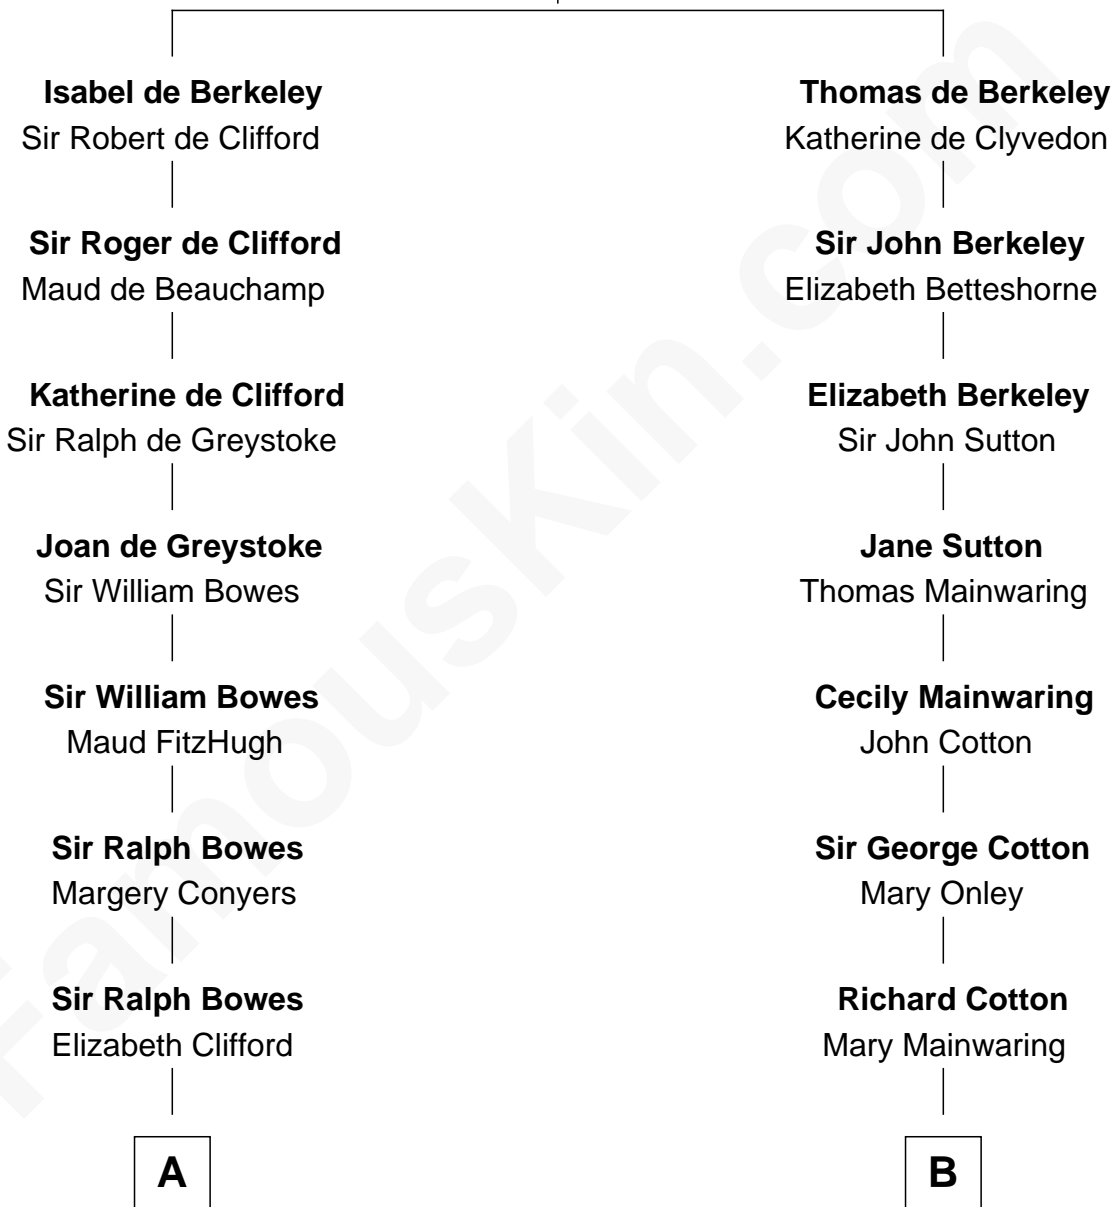

**FamousKin.com**  
**Relationship Chart of**  
**William Howard Taft**  
*27th U.S. President*

17th cousin 1 time removed of  
**John Foster Dulles**  
*52nd U.S. Secretary of State*

**Sir Maurice de Berkeley**  
 Eve la Zouche

**C**

—  
**Alphonso Taft**  
Louisa Maria Torrey

—  
**William Howard Taft**  
*27th U.S. President*

FamousKin.com