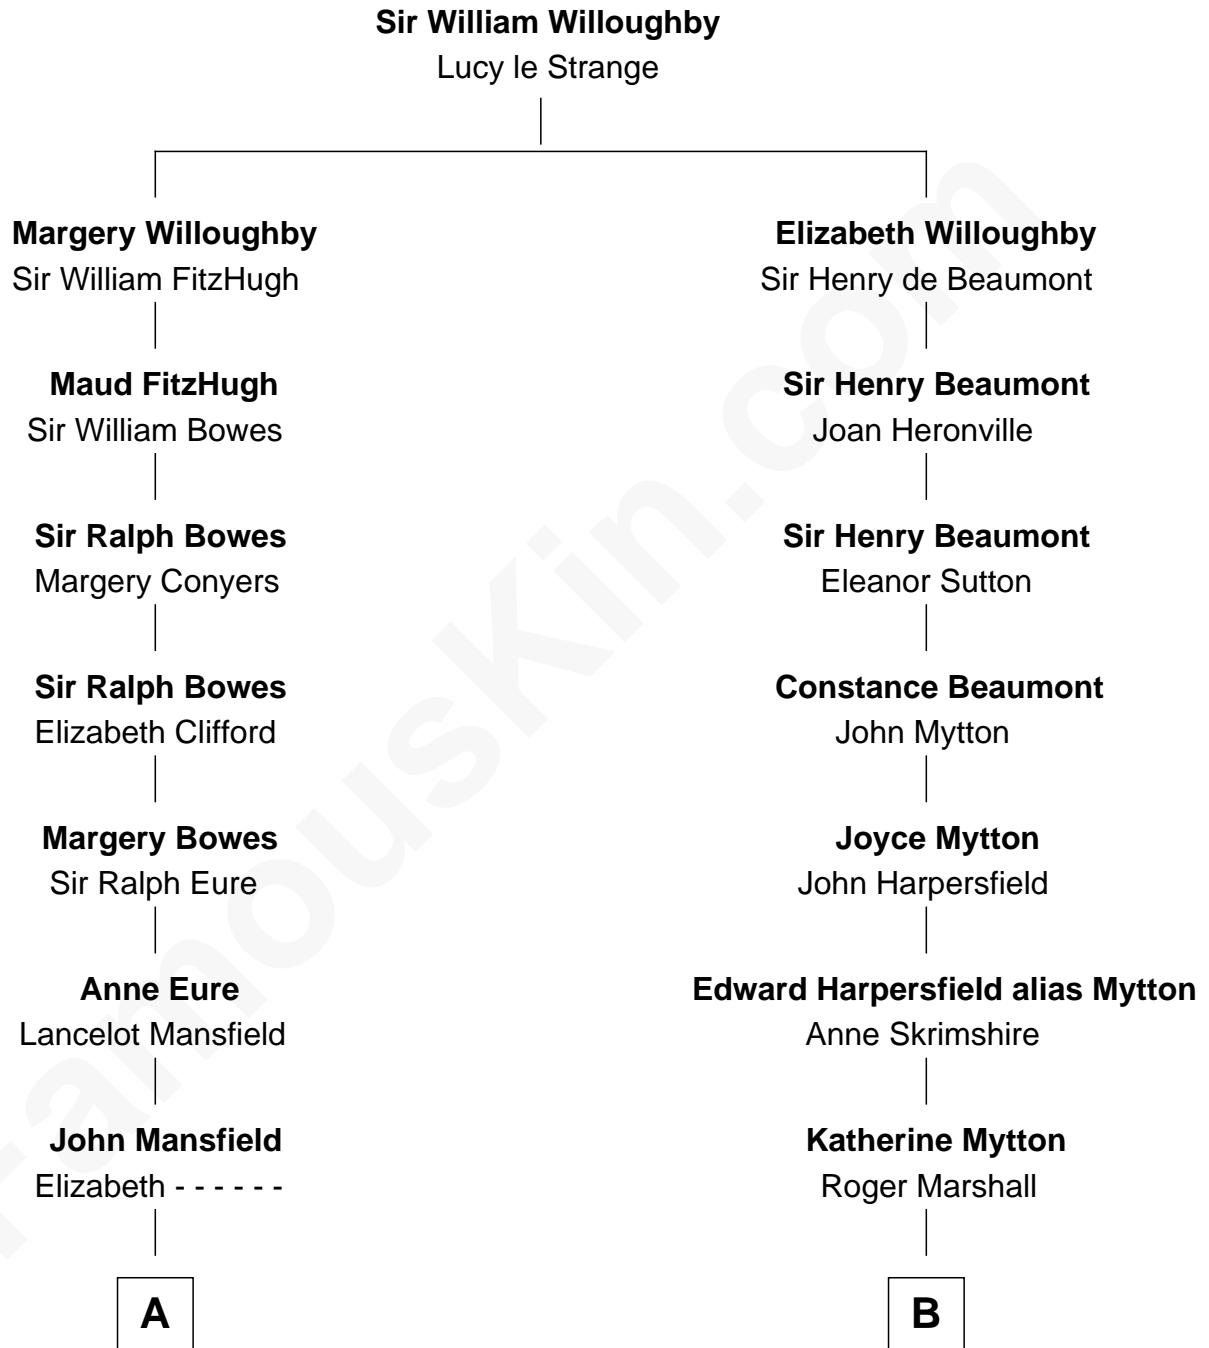

FamousKin.com
Relationship Chart of
William Howard Taft
27th U.S. President

15th cousin 4 times removed of
Chevy Chase
Comedian, Actor and Writer

C

Edward Leigh Chase

Mabel Penrose Tinsley

Edward Tinsley Chase

Cathalene Parker Browning

Chevy Chase

Comedian, Actor and Writer