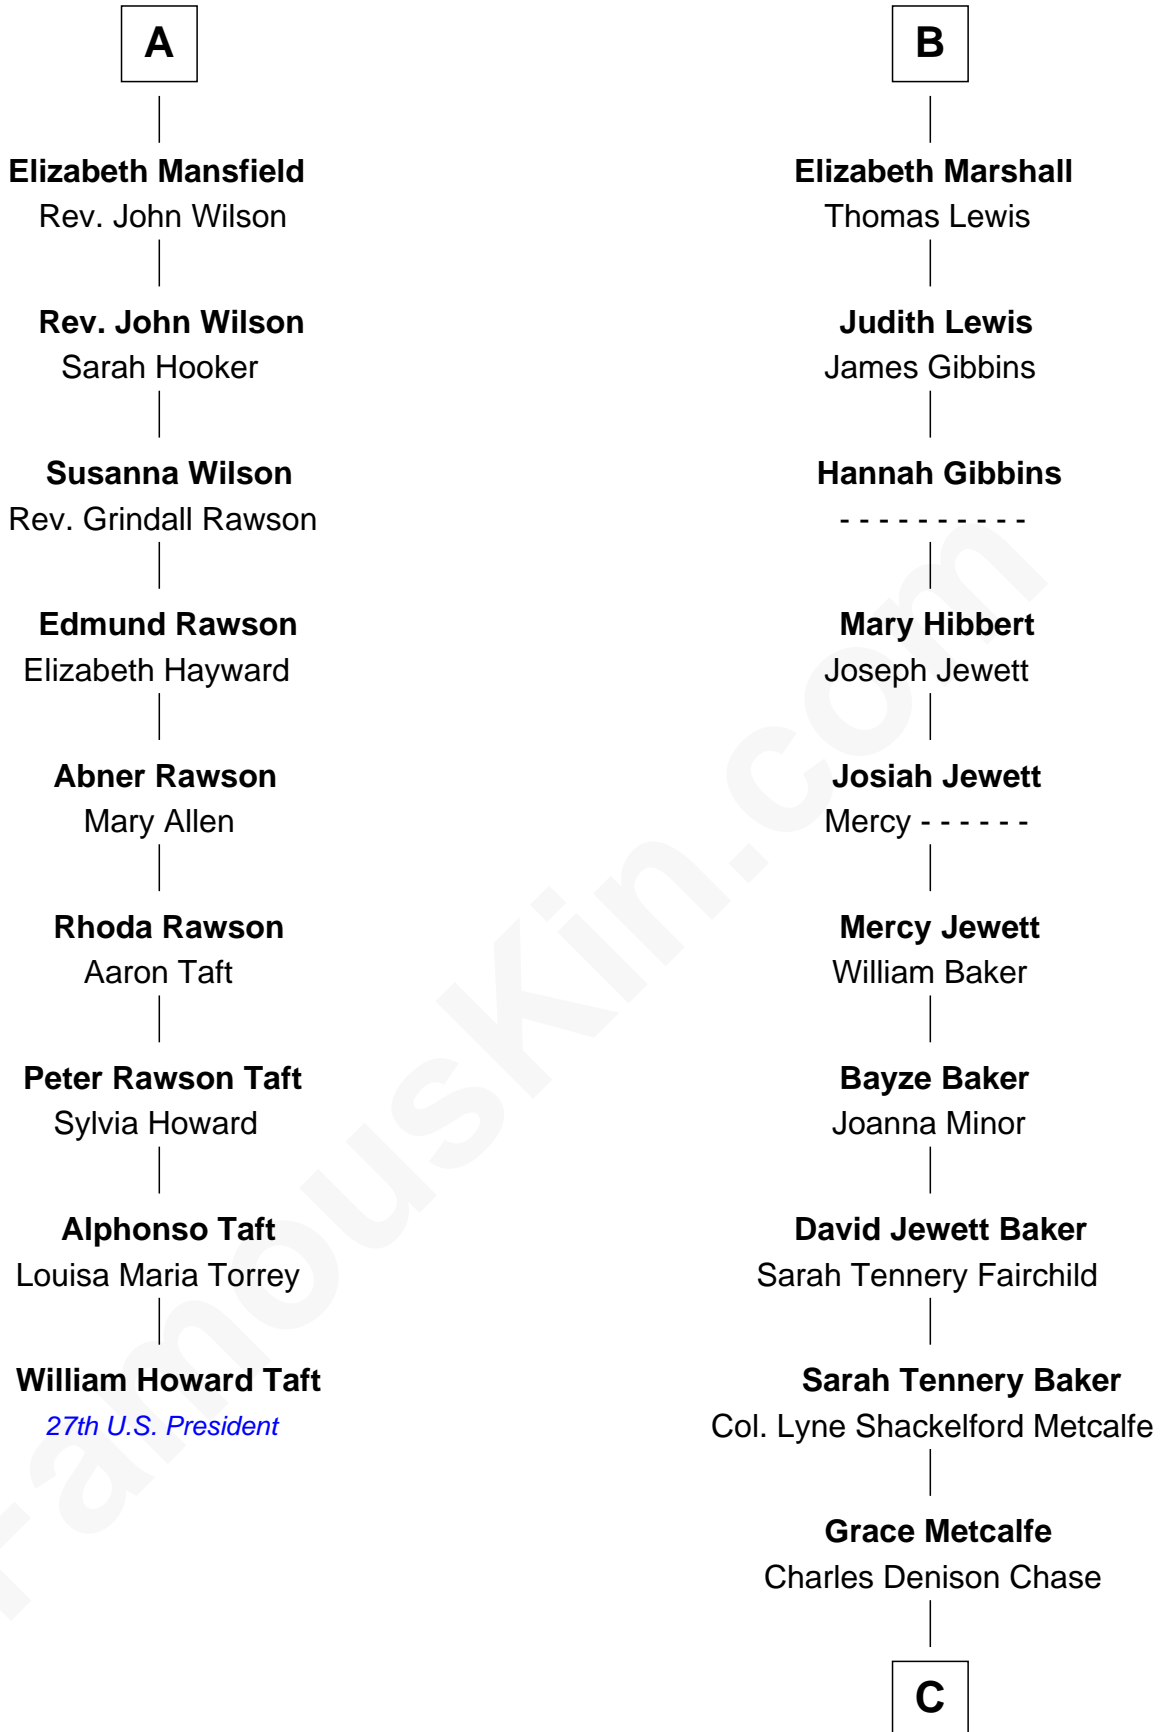

FamousKin.com
Relationship Chart of
William Howard Taft
27th U.S. President

15th cousin 4 times removed of
Chevy Chase
Comedian, Actor and Writer

C

Edward Leigh Chase

Mabel Penrose Tinsley

Edward Tinsley Chase