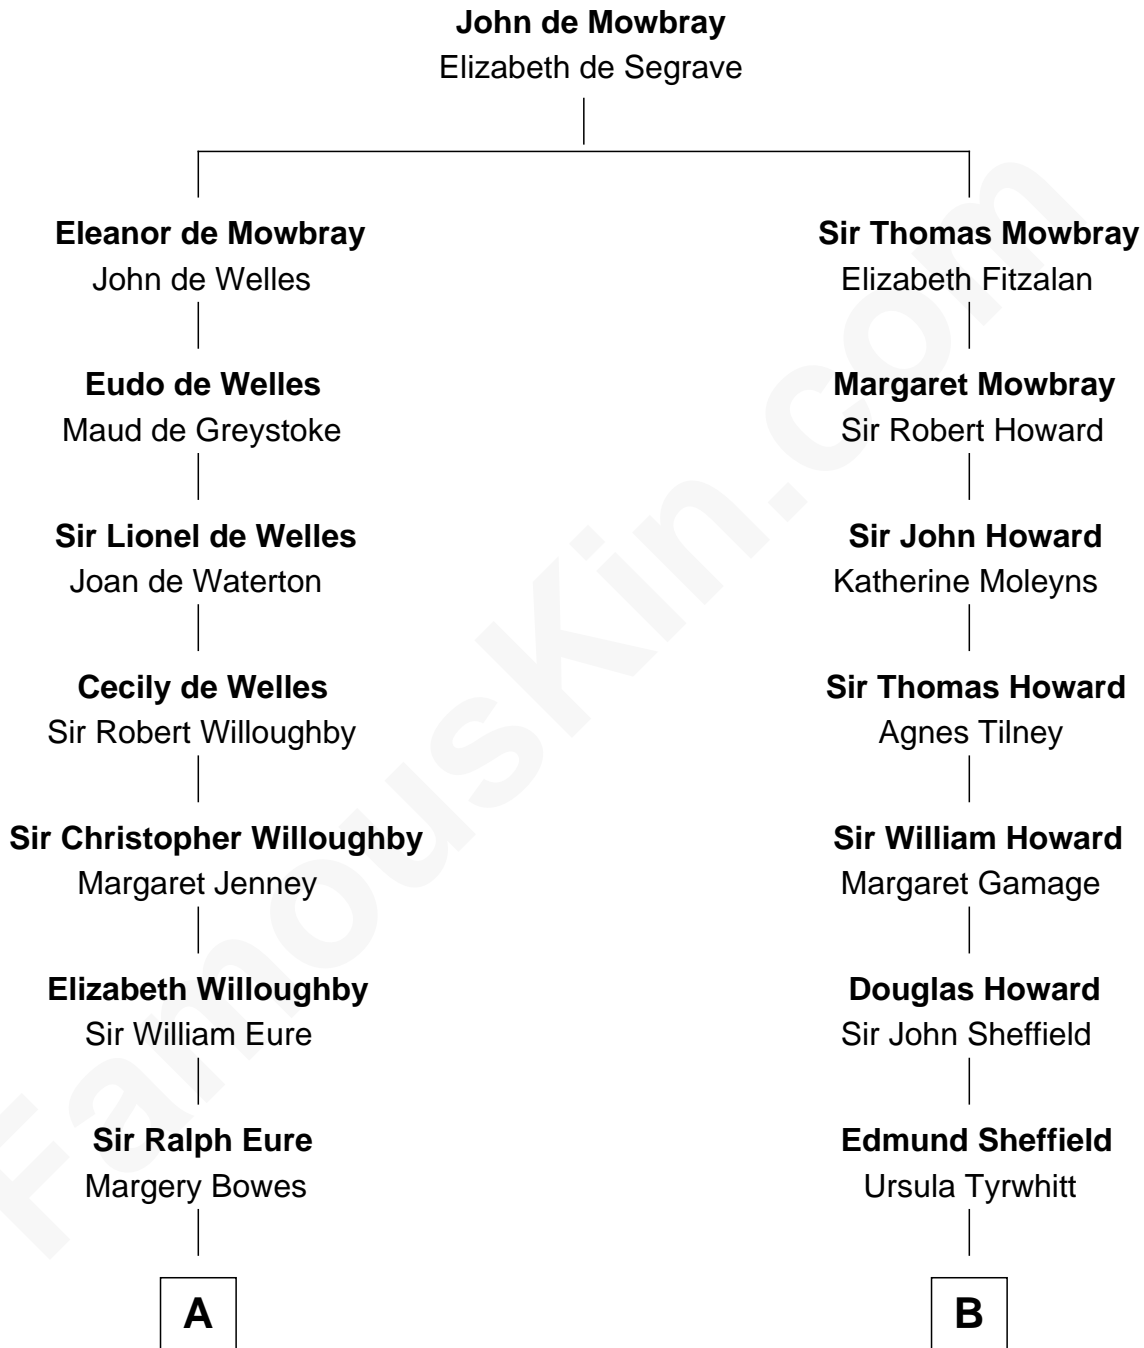

FamousKin.com
Relationship Chart of
William Howard Taft
27th U.S. President

17th cousin 3 times removed of
Ellen DeGeneres
Comedienne and TV Personality

C

Alfred George DeGeneres

Julia E. Billiu

Elliot Everett DeGeneres

Ruth Elodie Martin

Elliot Everett DeGeneres

Betty Jane Pfeffer

Ellen DeGeneres

Comedienne and TV Personality