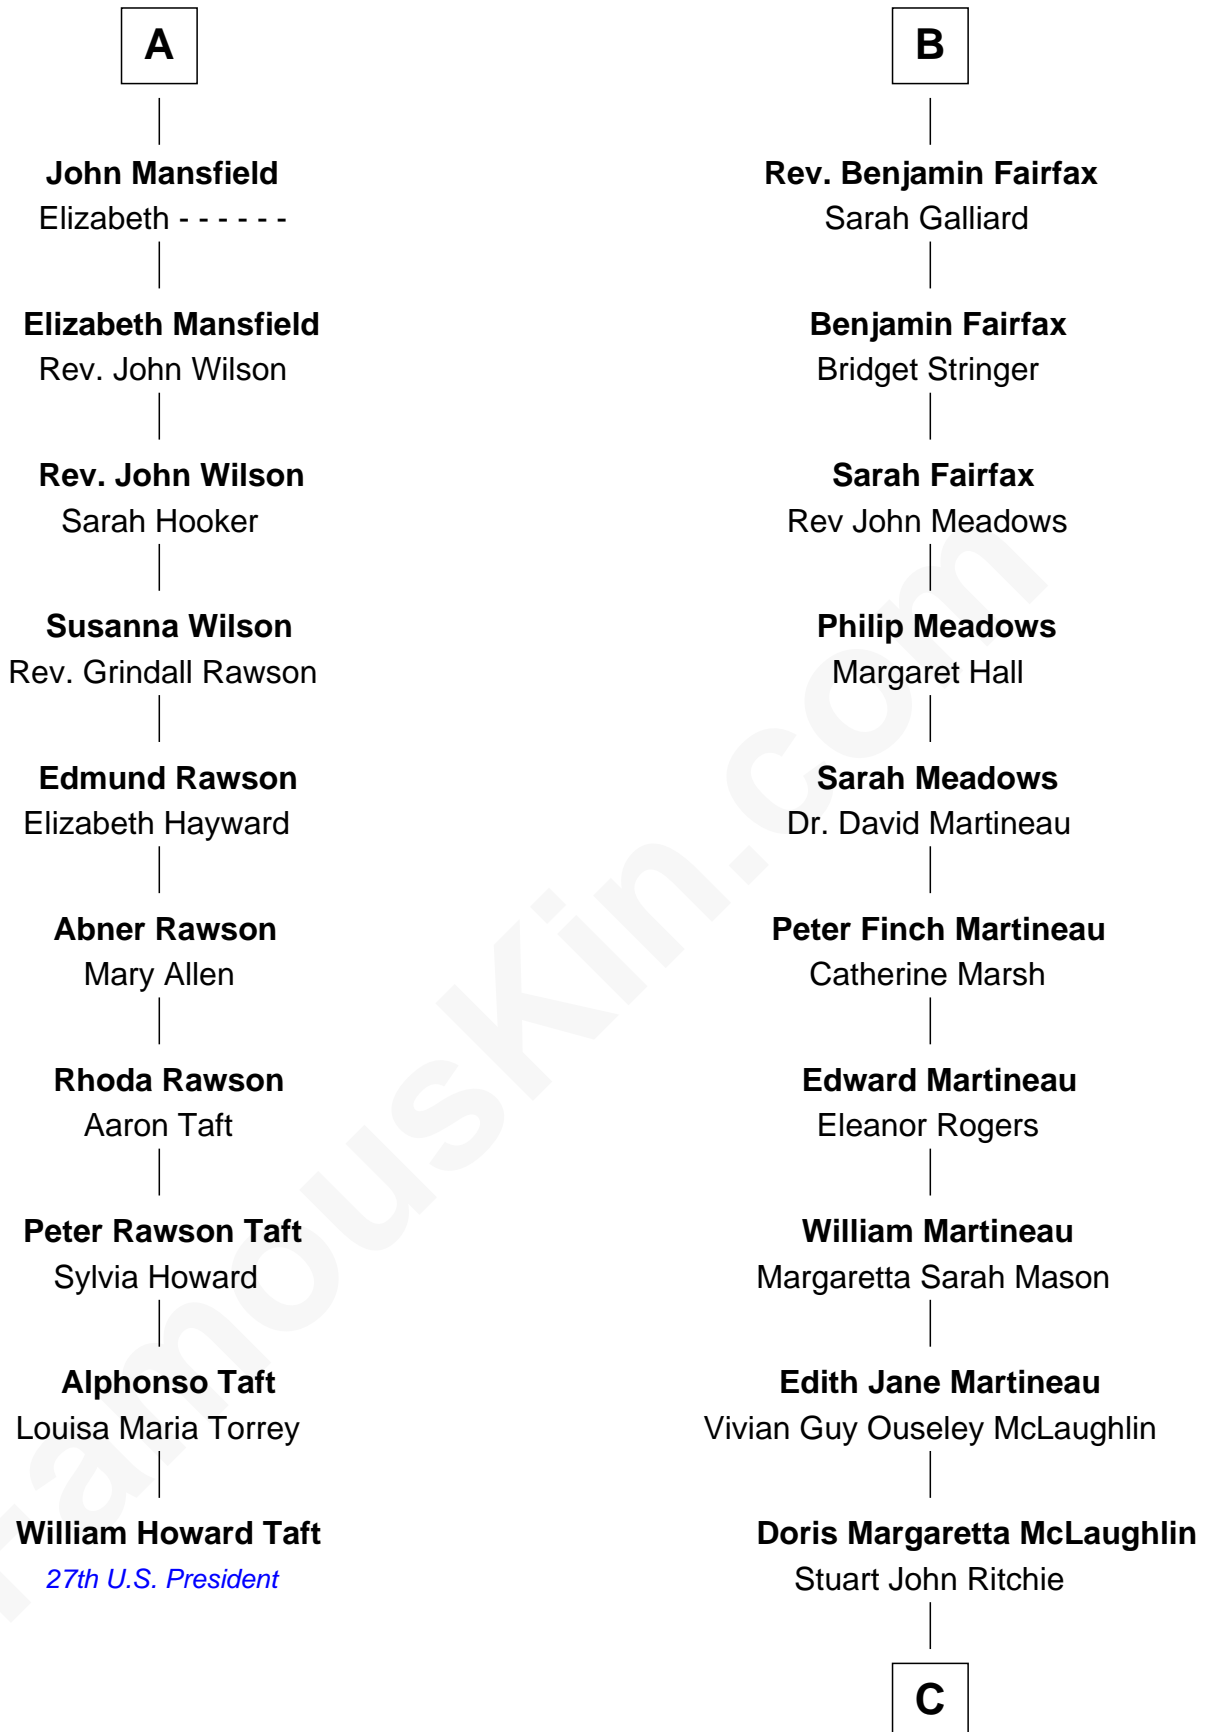

FamousKin.com
Relationship Chart of
William Howard Taft
27th U.S. President

16th cousin 2 times removed of

Guy Ritchie
British Filmmaker

C

John Vivian Ritchie
Amber Mary Parkinson

Guy Ritchie
British Filmmaker

FamousKin.com