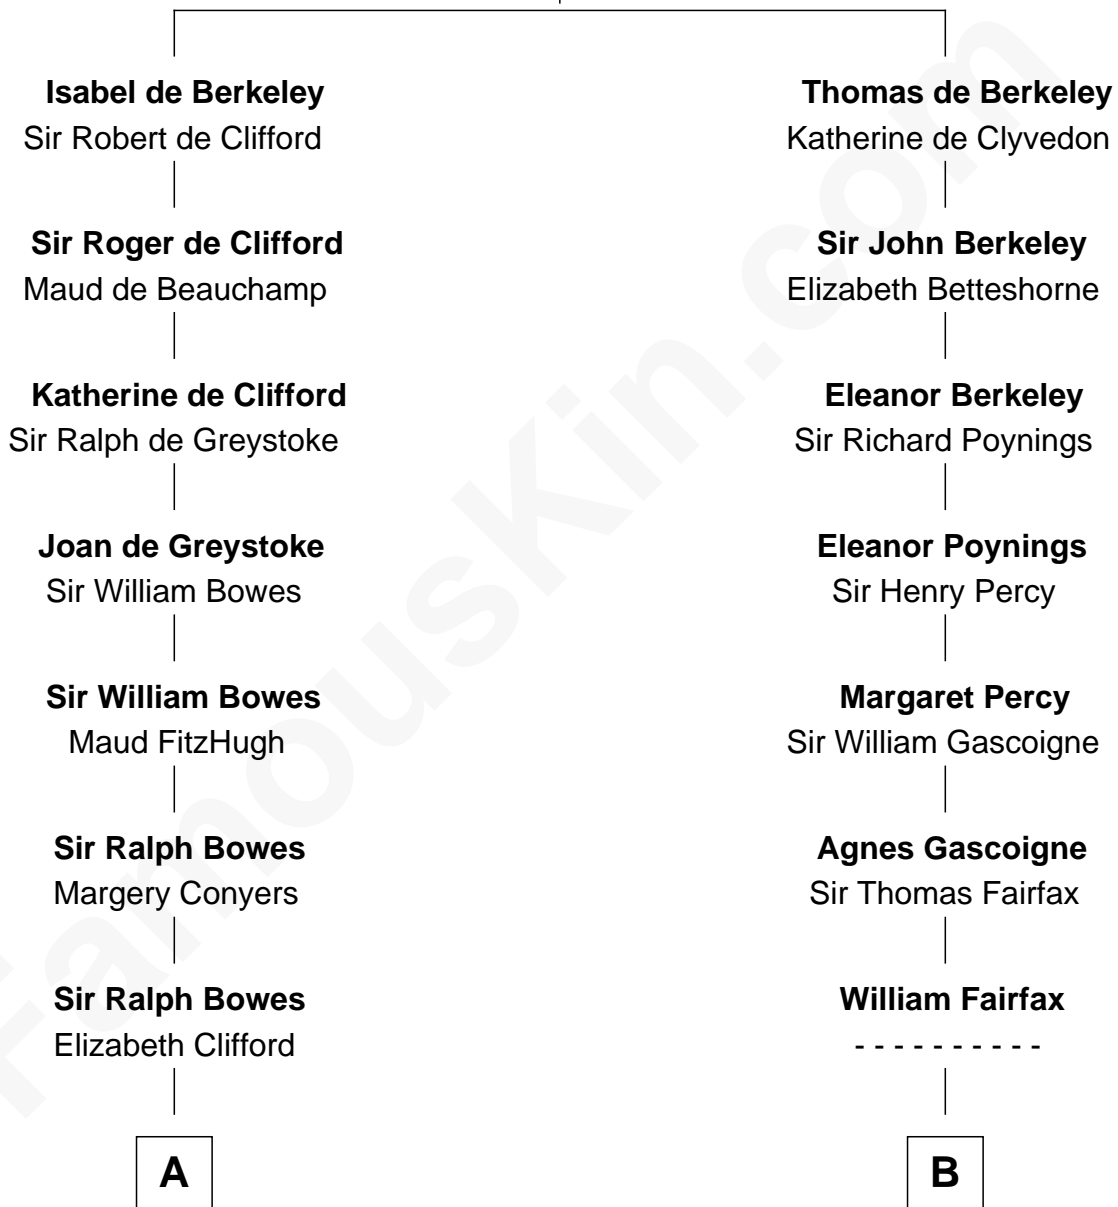

**FamousKin.com**  
**Relationship Chart of**  
**William Howard Taft**  
*27th U.S. President*

18th cousin 1 time removed of  
**Guy Ritchie**  
*British Filmmaker*

**Sir Maurice de Berkeley**  
 Eve la Zouche

**C**

**Alphonso Taft**  
Louisa Maria Torrey

**William Howard Taft**  
*27th U.S. President*

**D**

**Doris Margaretta McLaughlin**  
Stuart John Ritchie

**John Vivian Ritchie**  
Amber Mary Parkinson

**Guy Ritchie**  
*British Filmmaker*