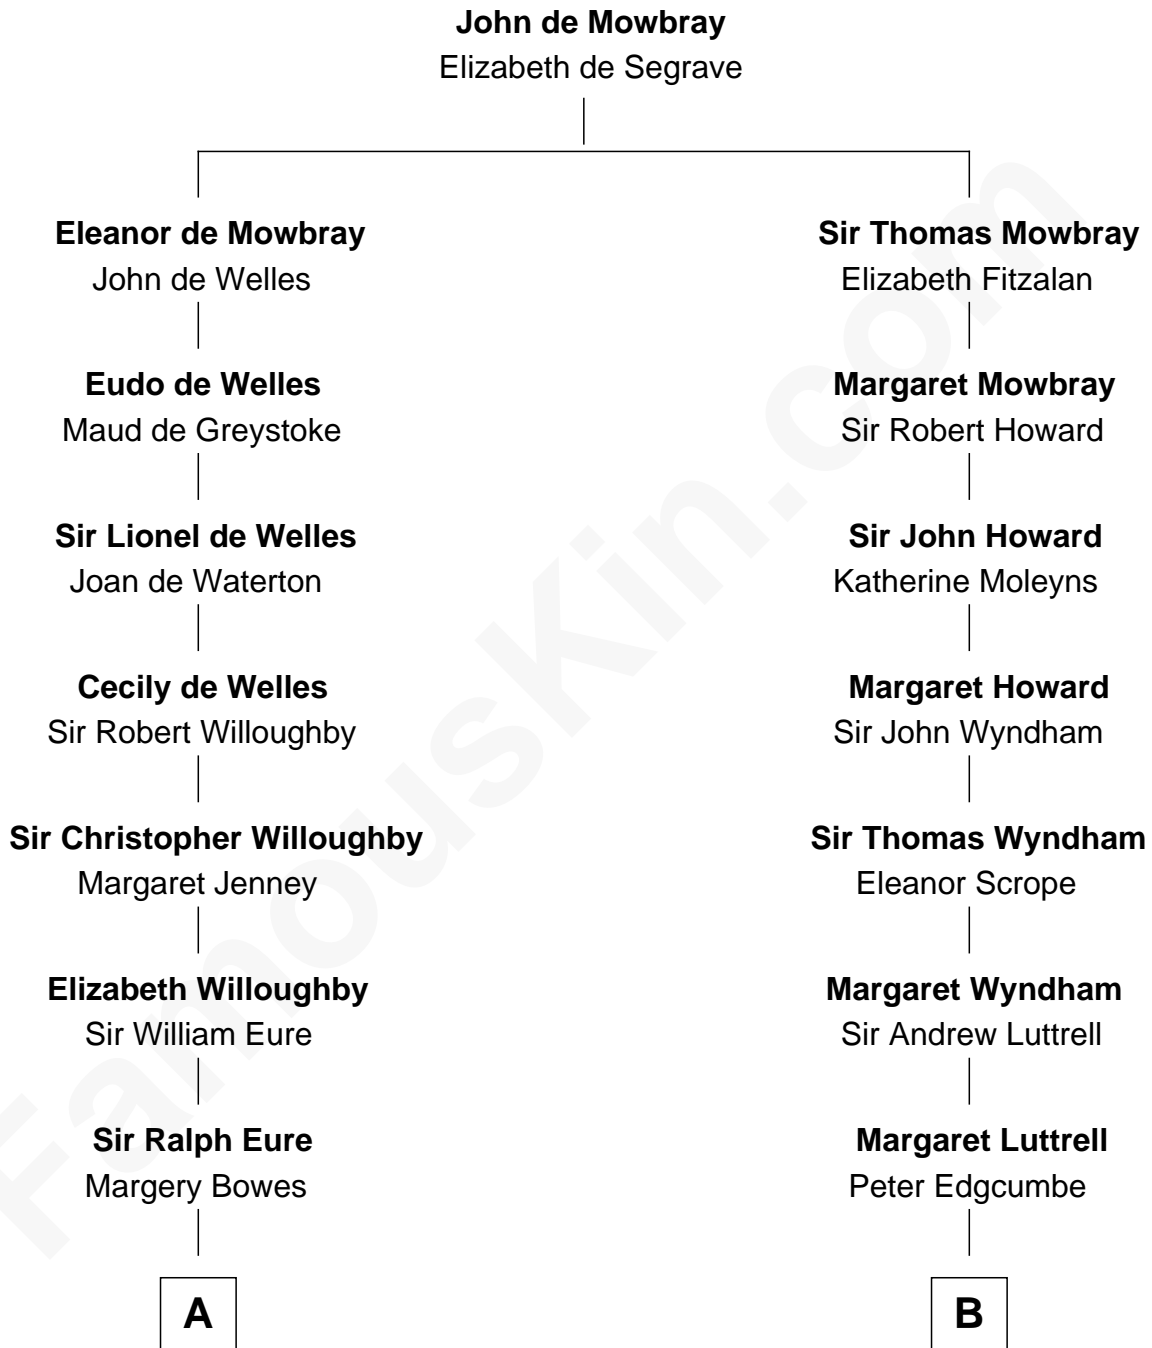

**FamousKin.com**  
**Relationship Chart of**  
**William Howard Taft**  
*27th U.S. President*

**17th cousin 2 times removed of**  
**Guy Ritchie**  
*British Filmmaker*

C

**Doris Margaretta McLaughlin**

Stuart John Ritchie

**John Vivian Ritchie**

Amber Mary Parkinson

**Guy Ritchie**

*British Filmmaker*

FamousKin.com