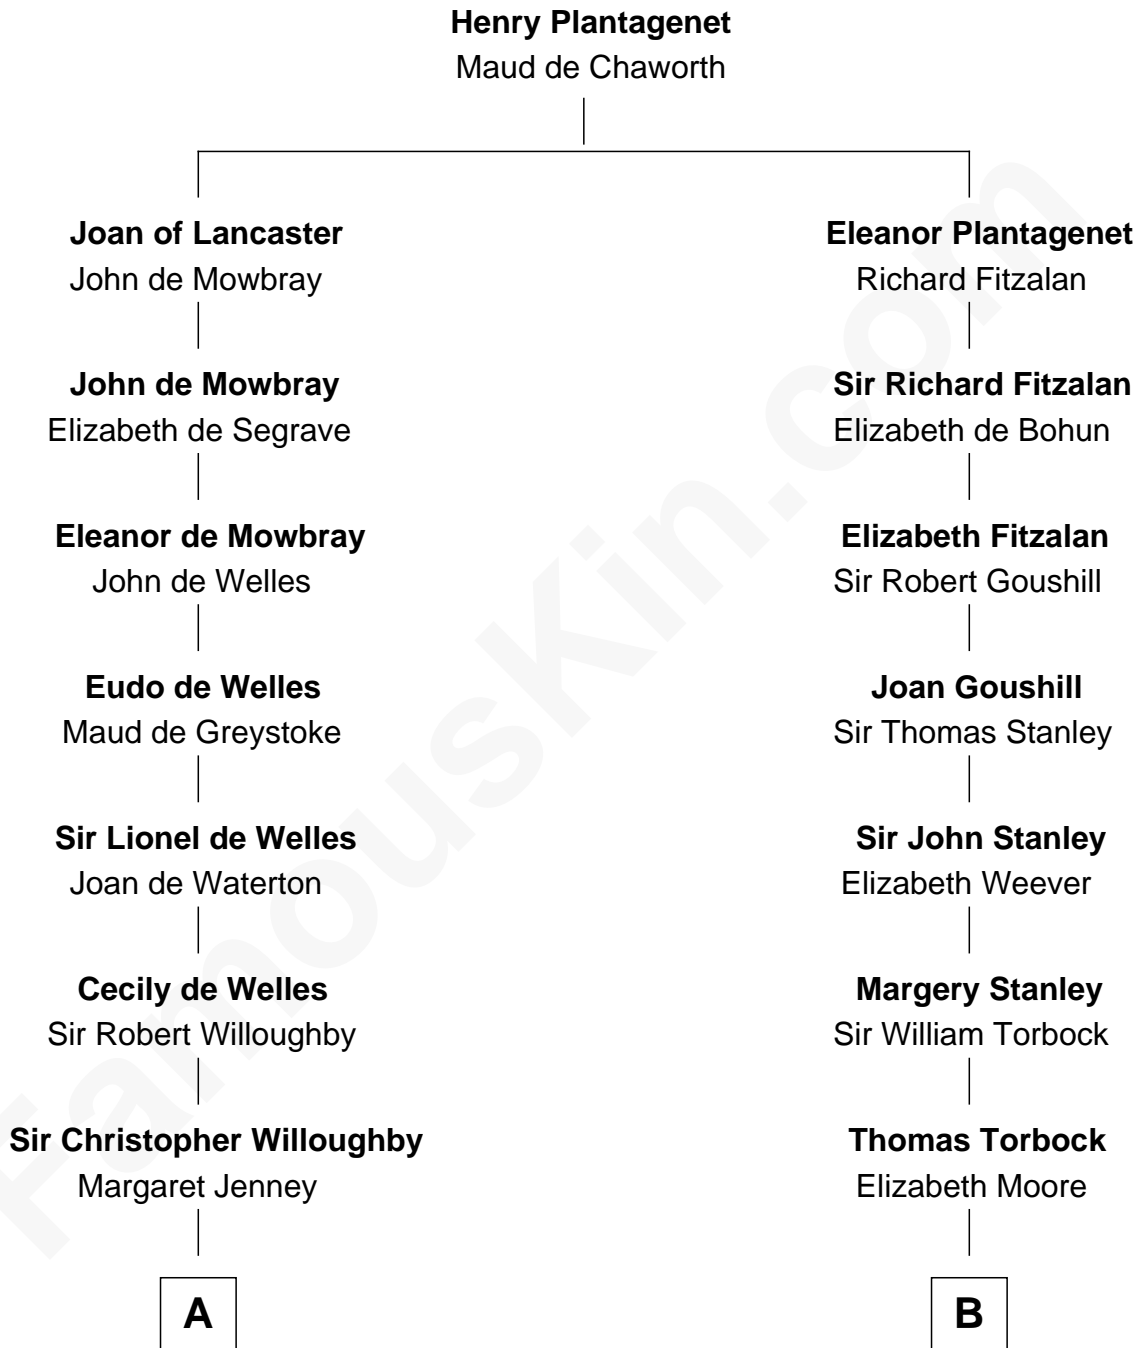

FamousKin.com
Relationship Chart of
William Howard Taft
27th U.S. President

18th cousin 1 time removed of
Buckminster Fuller
Author, Architect, and Inventor

C

Peter Rawson Taft

Sylvia Howard

Alphonso Taft

Louisa Maria Torrey

William Howard Taft

27th U.S. President

D

Caroline Wolcott Andrews

Richard Buckminster Fuller

Buckminster Fuller

Author, Architect, and Inventor

FamousKin.com