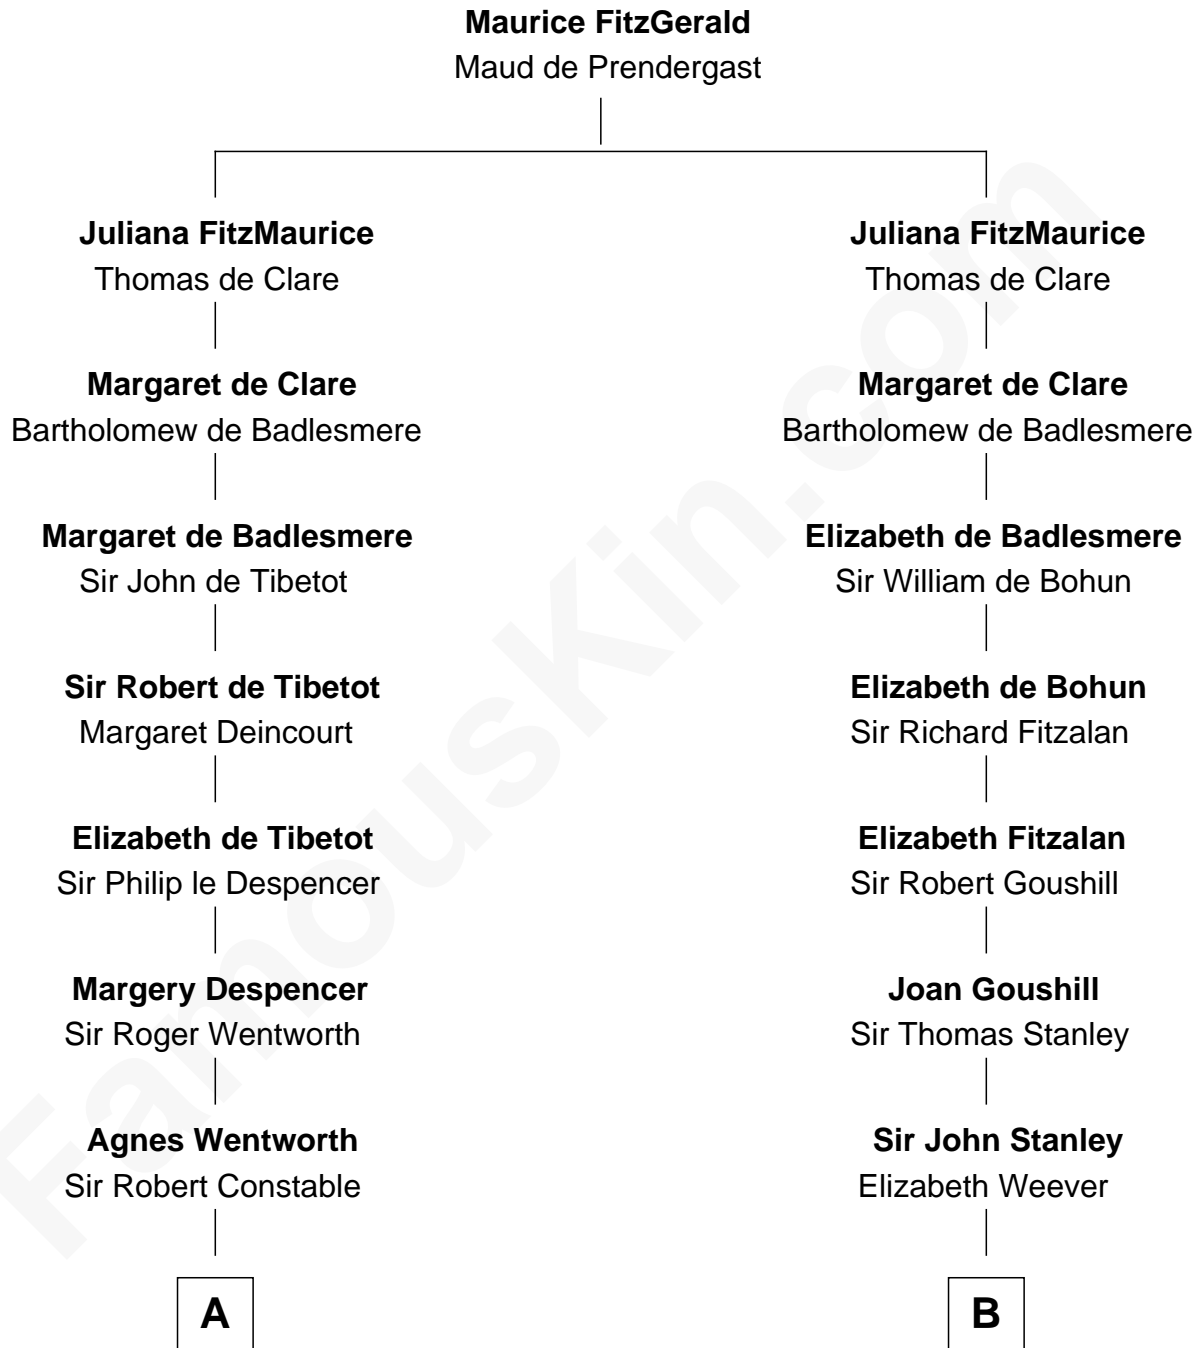

FamousKin.com
Relationship Chart of
William Howard Taft
27th U.S. President

20th cousin 1 time removed of
Buckminster Fuller
Author, Architect, and Inventor

C

Abner Rawson

Mary Allen

Rhoda Rawson

Aaron Taft

Peter Rawson Taft

Sylvia Howard

Alphonso Taft

Louisa Maria Torrey

William Howard Taft

27th U.S. President

D

Christopher Columbus Wolcott