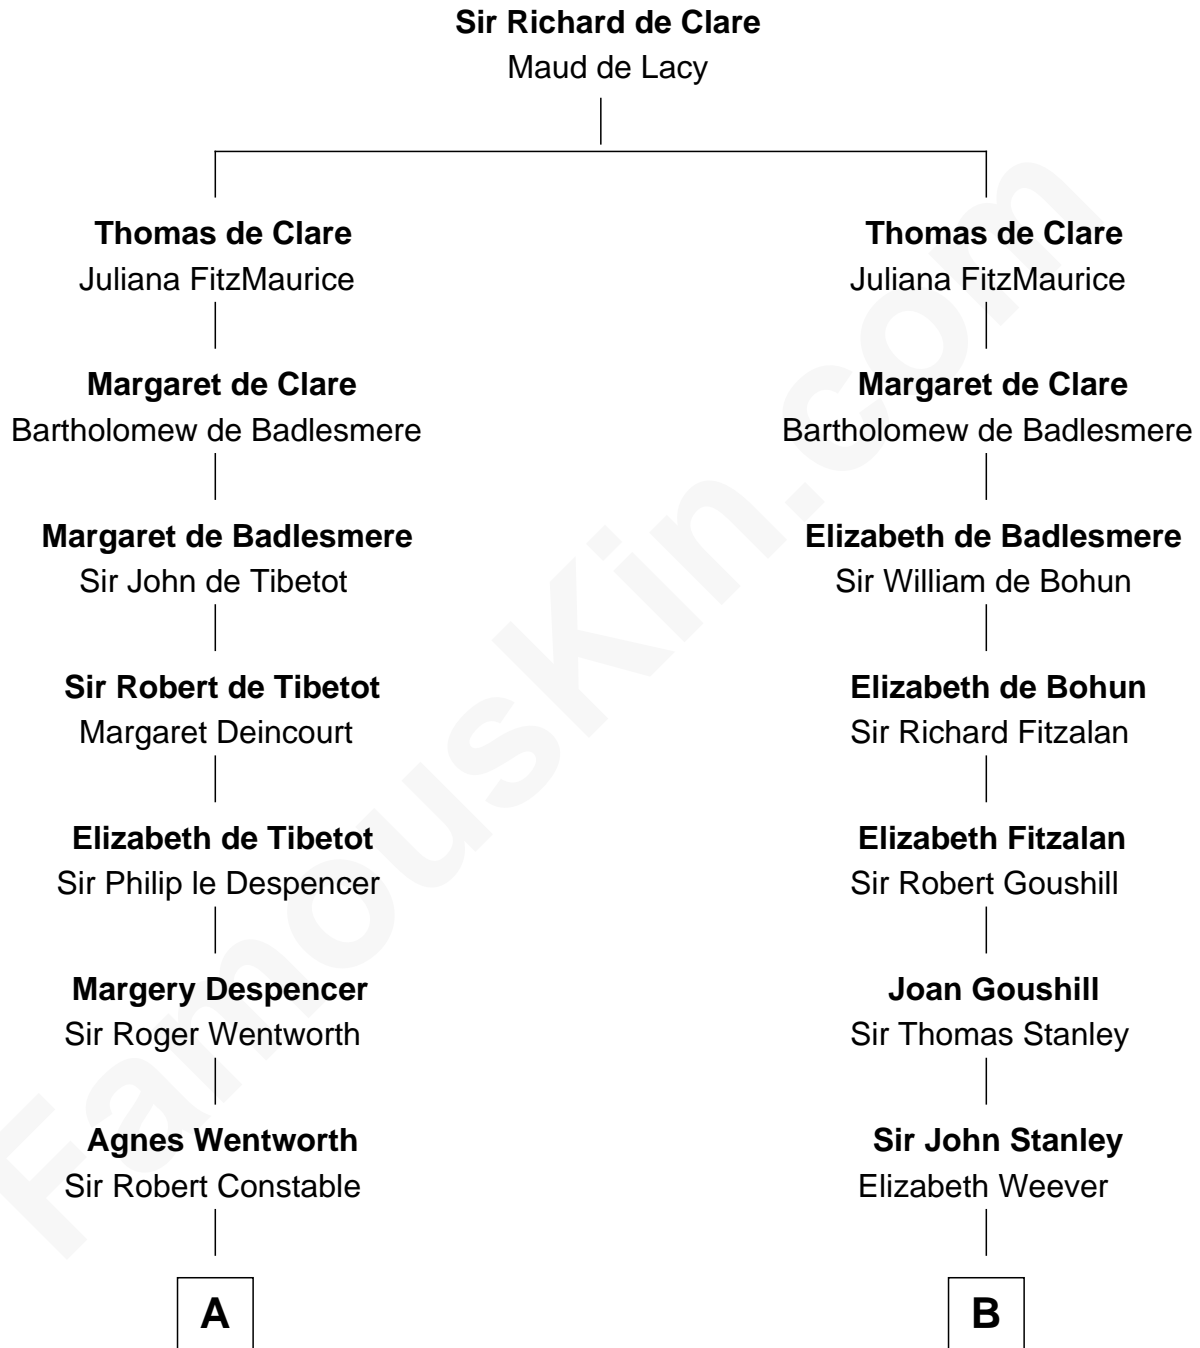

**FamousKin.com**  
**Relationship Chart of**  
**William Howard Taft**  
*27th U.S. President*

**20th cousin 1 time removed of**  
**Buckminster Fuller**  
*Author, Architect, and Inventor*

**C**

**Abner Rawson**

Mary Allen

**Rhoda Rawson**

Aaron Taft

**Peter Rawson Taft**

Sylvia Howard

**Alphonso Taft**

Louisa Maria Torrey

**William Howard Taft**

*27th U.S. President*

**D**

**Christopher Columbus Wolcott**

Susan Blinn

**Caroline Matilda Wolcott**

Martin Andrews

**Caroline Wolcott Andrews**

Richard Buckminster Fuller