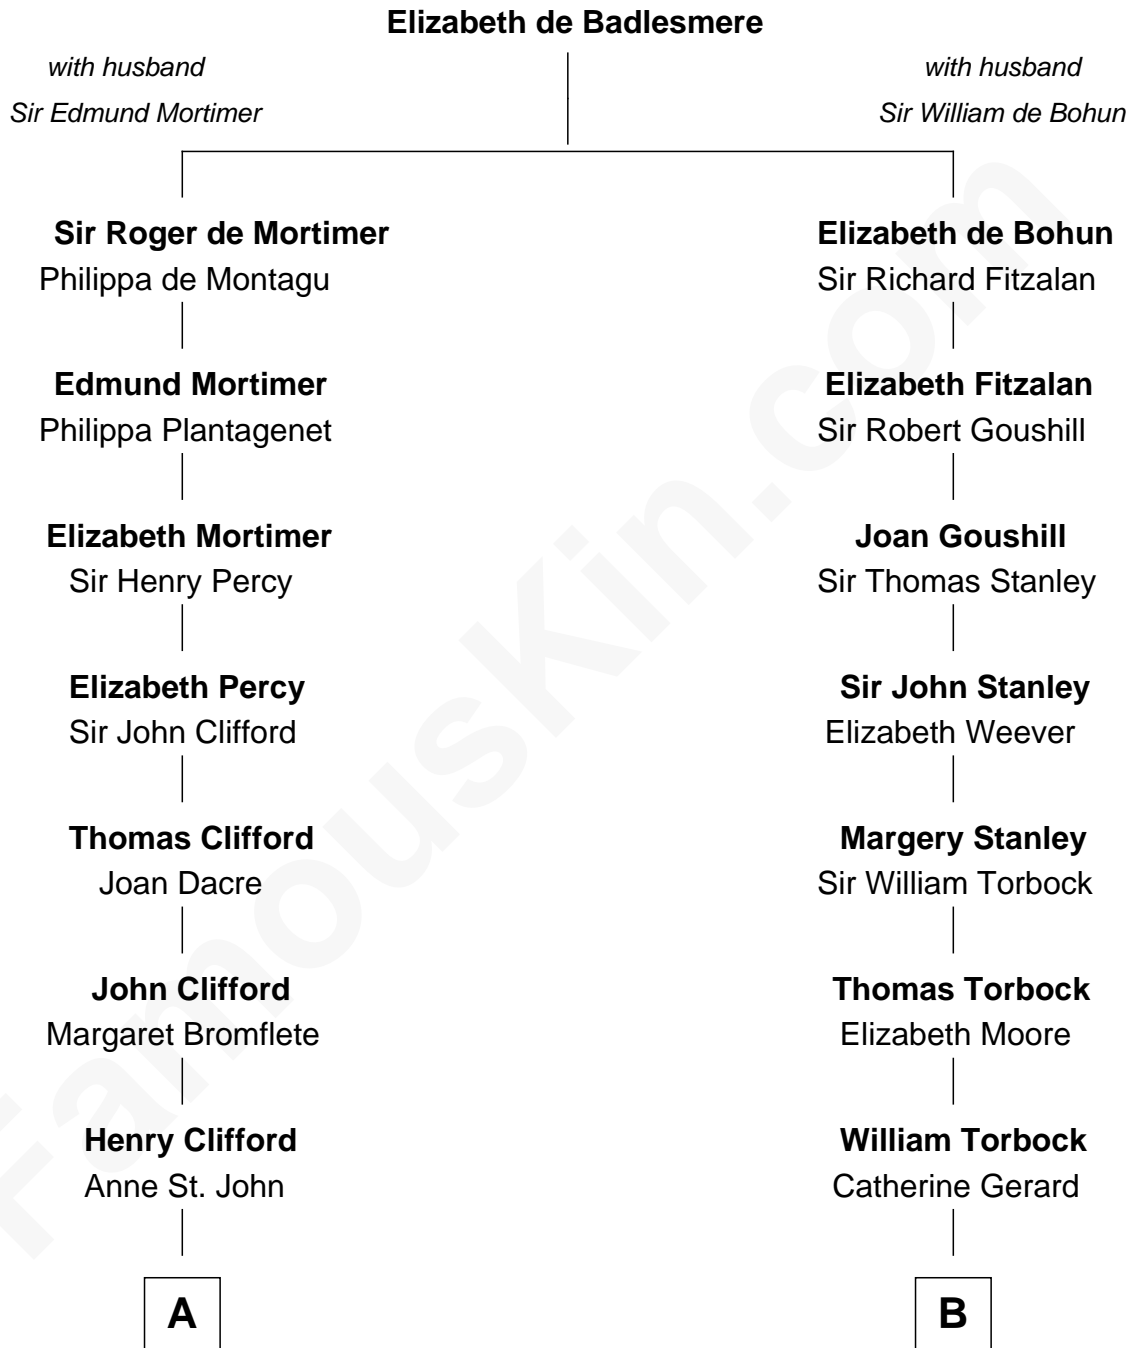

FamousKin.com
Relationship Chart of
William Howard Taft
27th U.S. President

17th cousin 2 times removed of

Buckminster Fuller
Author, Architect, and Inventor

C

—
Peter Rawson Taft

Sylvia Howard

—
Alphonso Taft

Louisa Maria Torrey

—
William Howard Taft

27th U.S. President

FamousKin.com