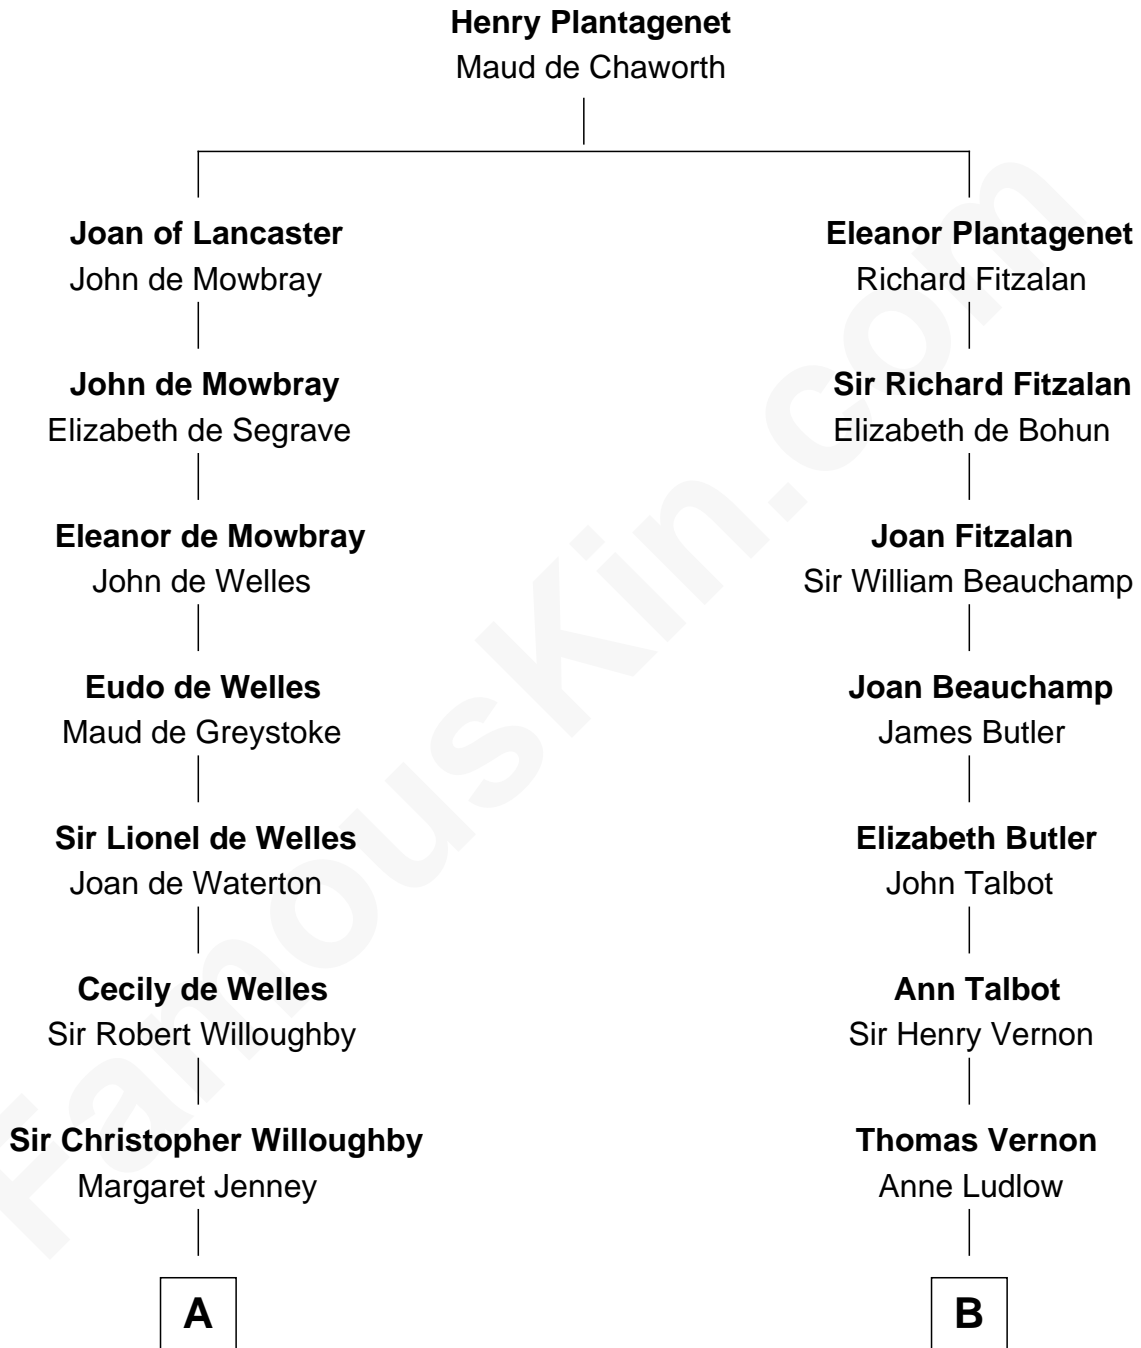

FamousKin.com
Relationship Chart of
William Howard Taft
27th U.S. President

19th cousin 2 times removed of
Oliver Platt
Movie Actor

C

Peter Rawson Taft

Sylvia Howard

Alphonso Taft

Louisa Maria Torrey

William Howard Taft

27th U.S. President

D

James Boothby Burke Roche

Frances Eleanor Work

Cynthia Burke Roche

Arthur Scott Burden

Eileen Burden

Walter Maynard