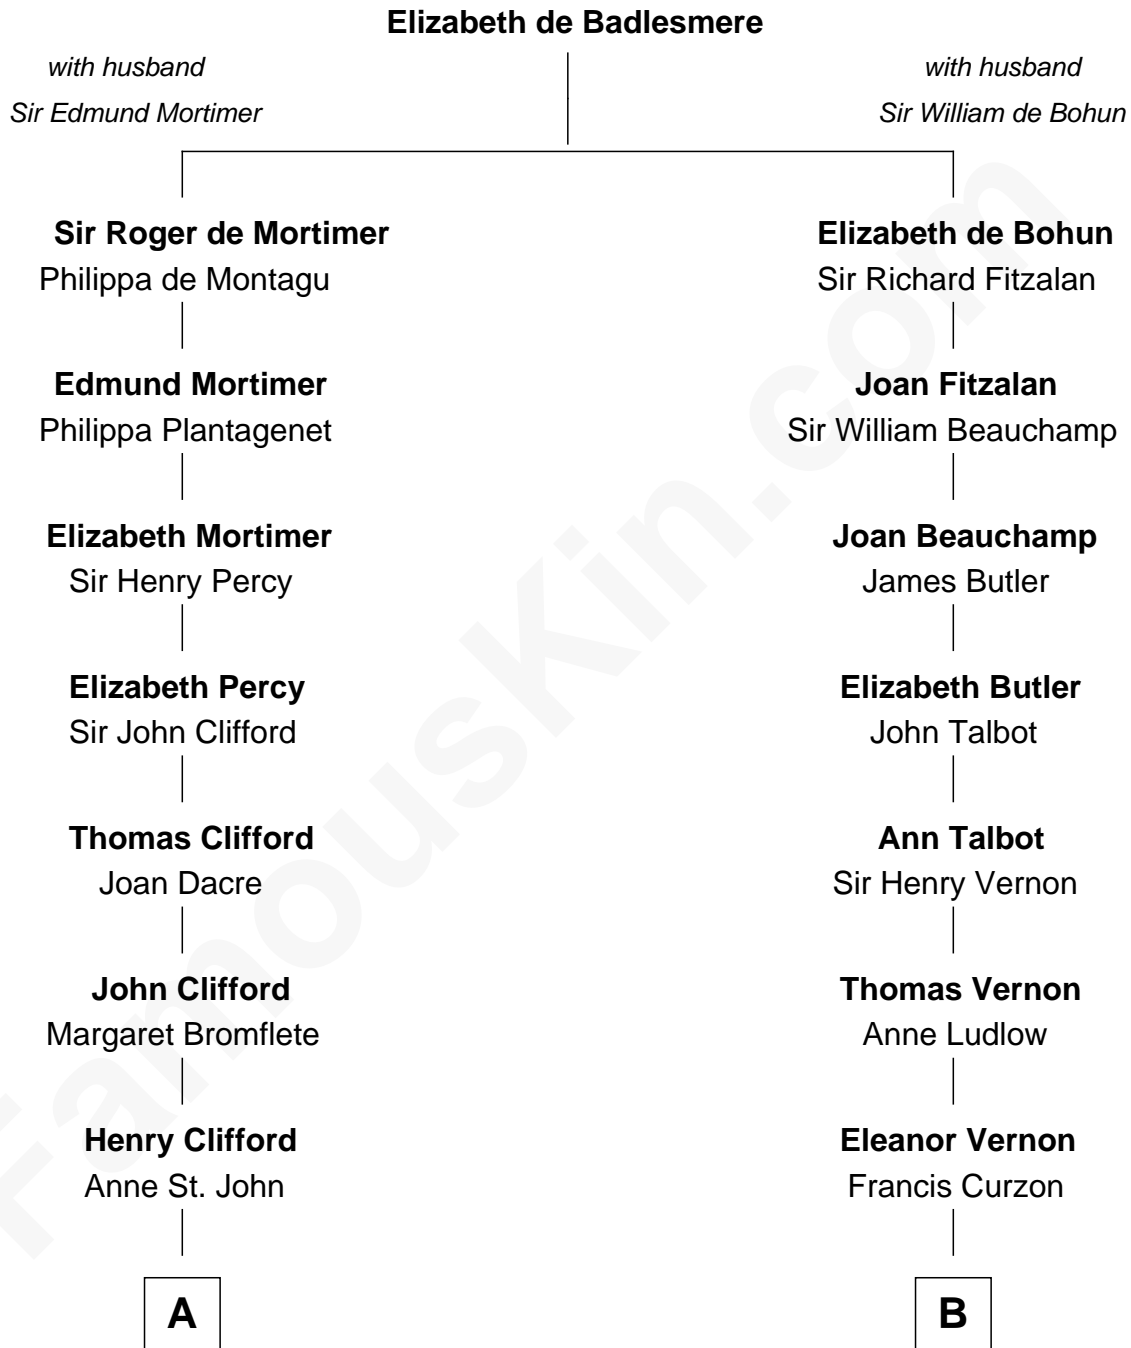

FamousKin.com
Relationship Chart of
William Howard Taft
27th U.S. President

19th cousin 1 time removed of
Oliver Platt
Movie Actor

C

Peter Rawson Taft

Sylvia Howard

Alphonso Taft

Louisa Maria Torrey

William Howard Taft

27th U.S. President

D

Cynthia Burke Roche

Arthur Scott Burden

Eileen Burden

Walter Maynard

Sheila Maynard

Nicholas Platt