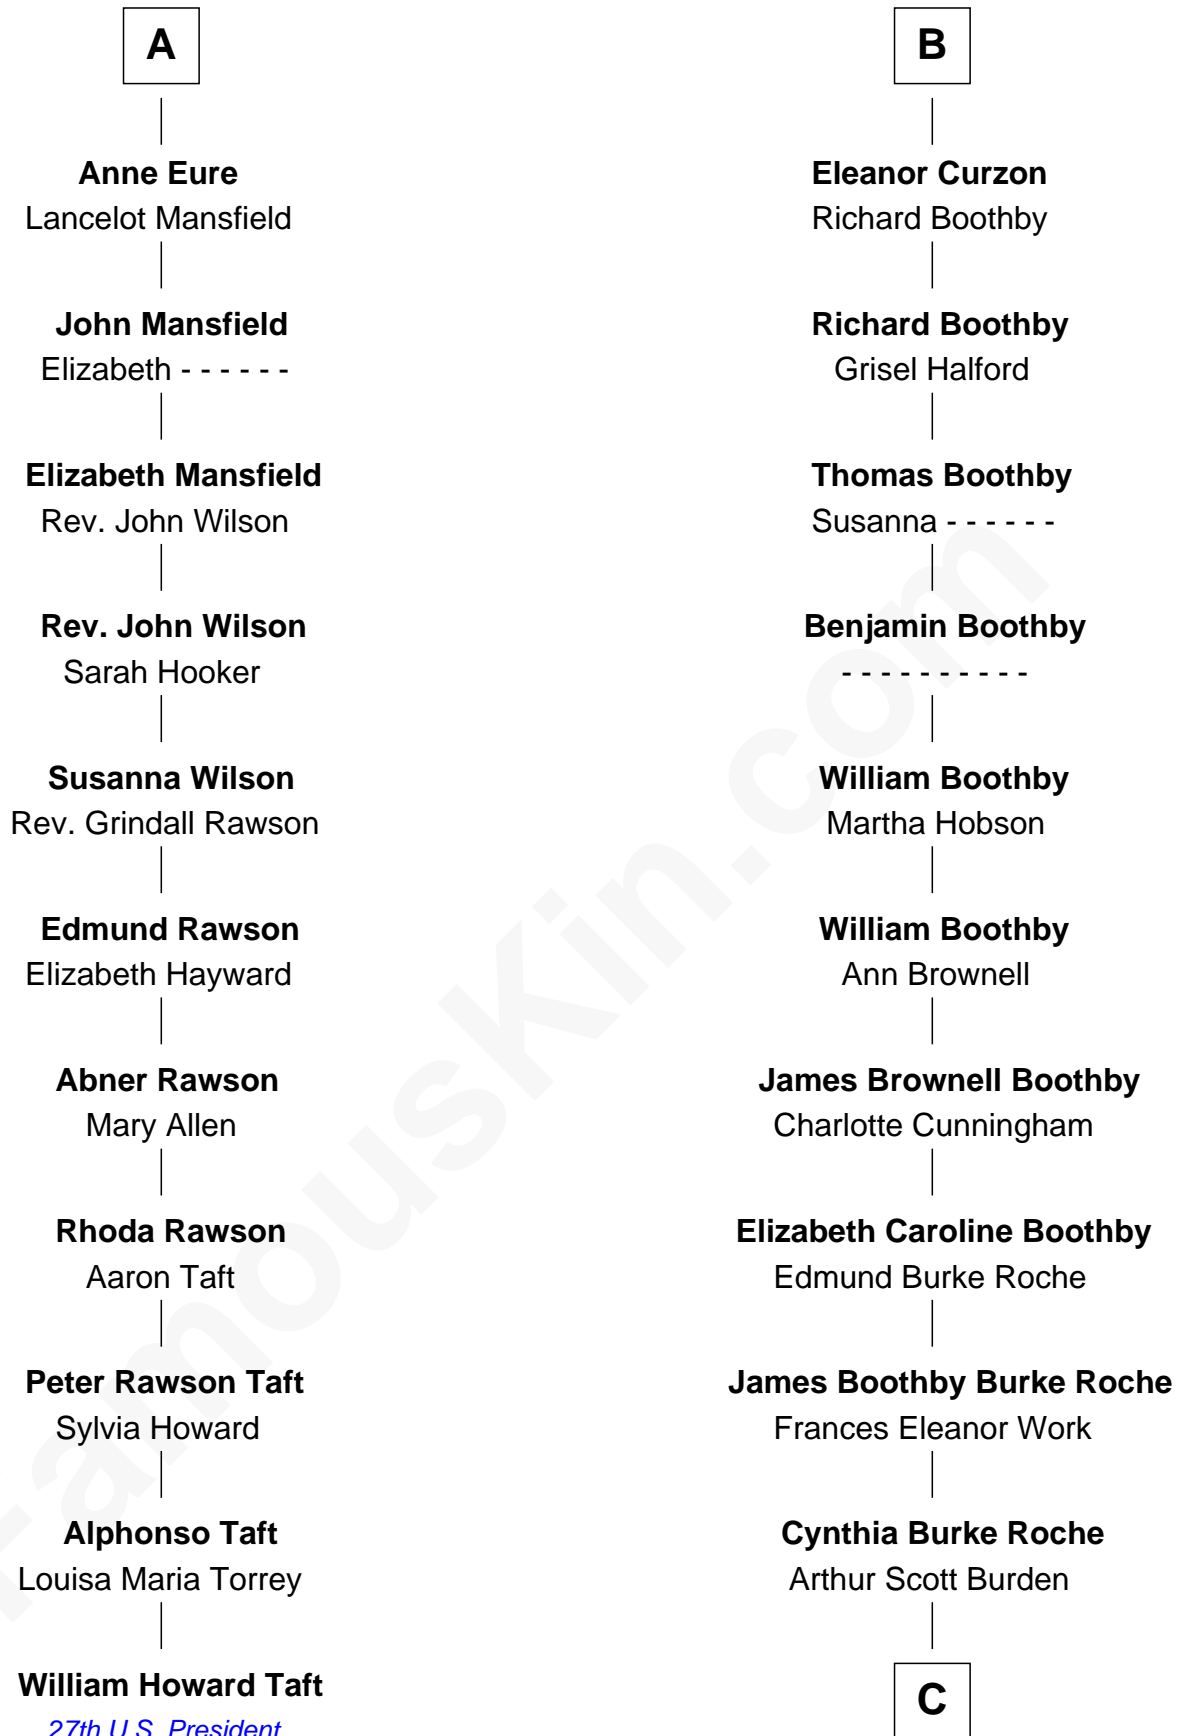

FamousKin.com
Relationship Chart of
William Howard Taft
27th U.S. President

17th cousin 2 times removed of

Oliver Platt
Movie Actor

John de Welles
Maud de Roos

C

Eileen Burden
Walter Maynard

Sheila Maynard
Nicholas Platt