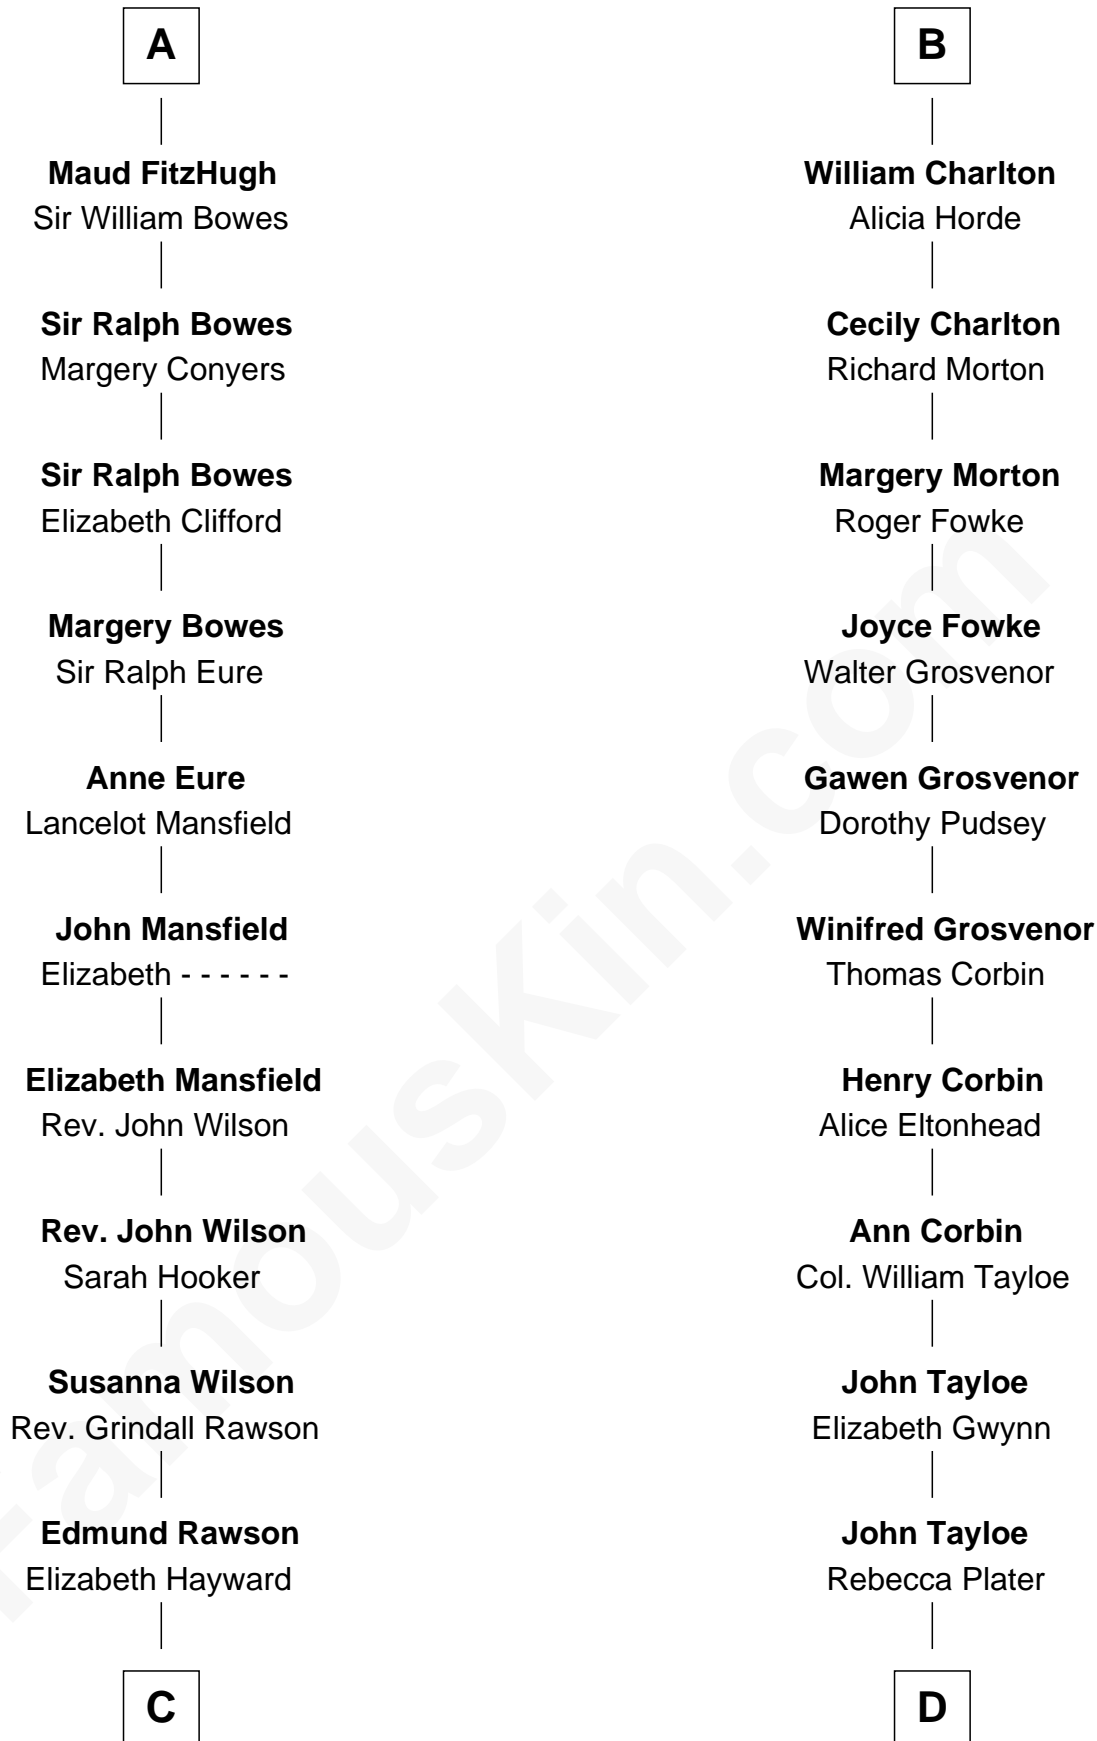

FamousKin.com Relationship Chart of

William Howard Taft

27th U.S. President

21st cousin of

Thomas Hunt Morgan

Nobel Prize Winner in Physiology or Medicine

Sir Roger de Somery

Nichole d'Aubenev

Margaret - - - - -

Mary Corbet

Robert Charlton

Richard Charlton

Elizabeth Mainwaring

B

C

Abner Rawson

Mary Allen

Rhoda Rawson

Aaron Taft

Peter Rawson Taft

Sylvia Howard

Alphonso Taft

Louisa Maria Torrey

William Howard Taft

27th U.S. President

D

Elizabeth Tayloe

Col. Edward Lloyd

Mary Tayloe Lloyd

Francis Scott Key

Elizabeth Phoebe Key

Charles Howard