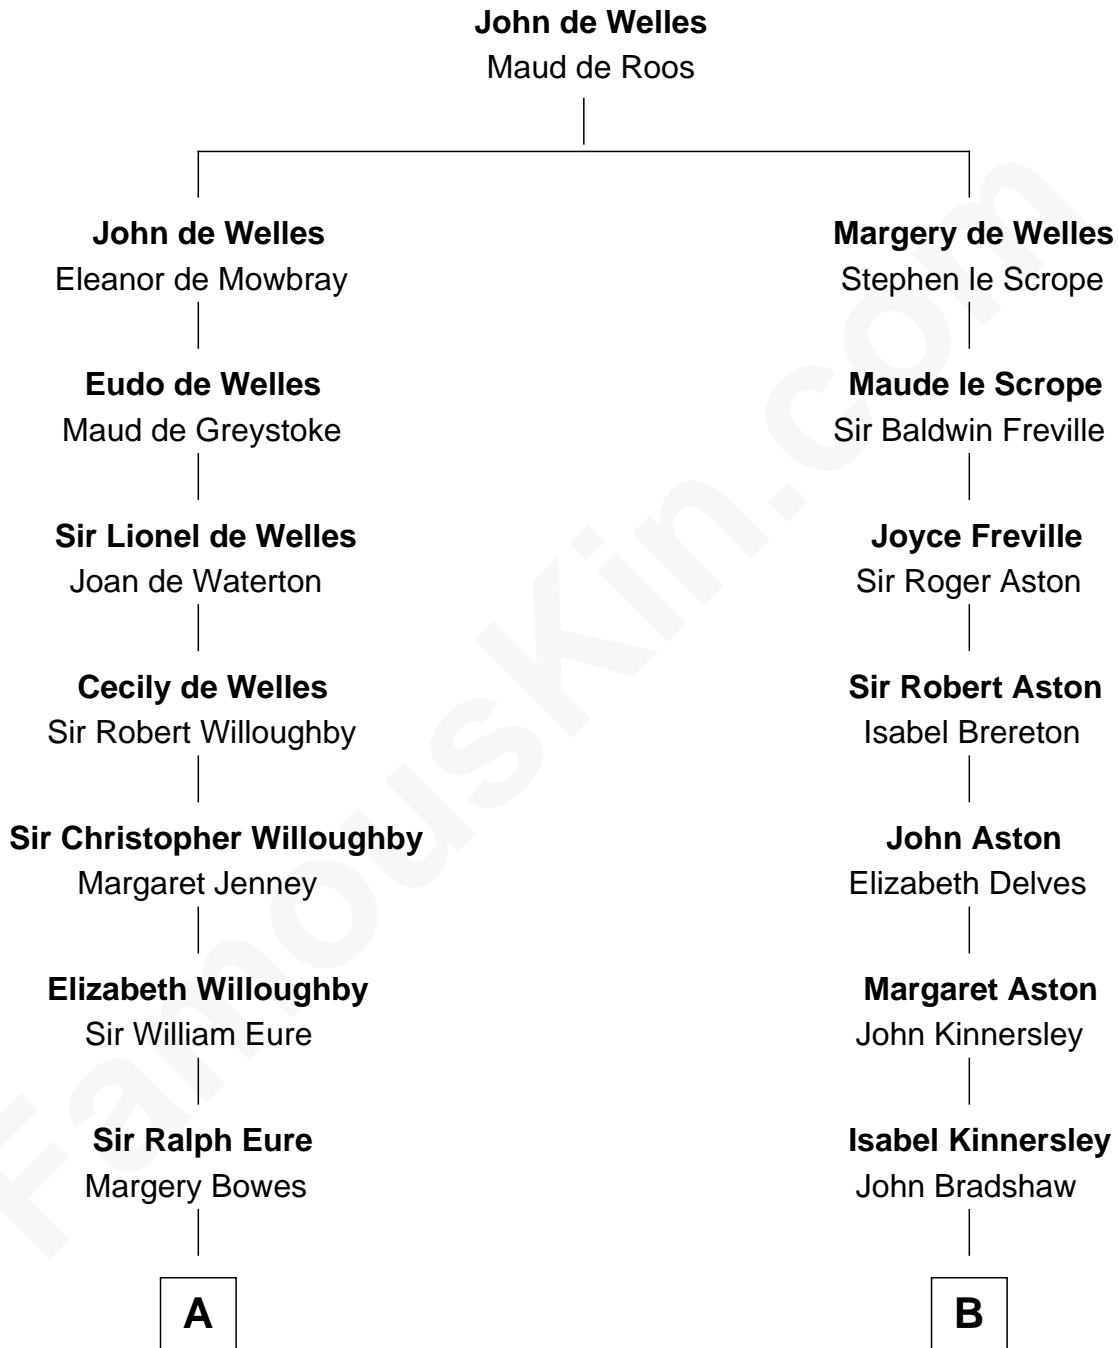

FamousKin.com
Relationship Chart of
William Howard Taft
27th U.S. President

17th cousin 3 times removed of

Thomas Hunt Morgan
Nobel Prize Winner in Physiology or Medicine

C

—
Mary Tayloe Lloyd

Francis Scott Key

—
Elizabeth Phoebe Key

Charles Howard

—
Ellen Key Howard

Charlton Hunt Morgan

—
Thomas Hunt Morgan

Nobel Prize Winner

FamousKin.com