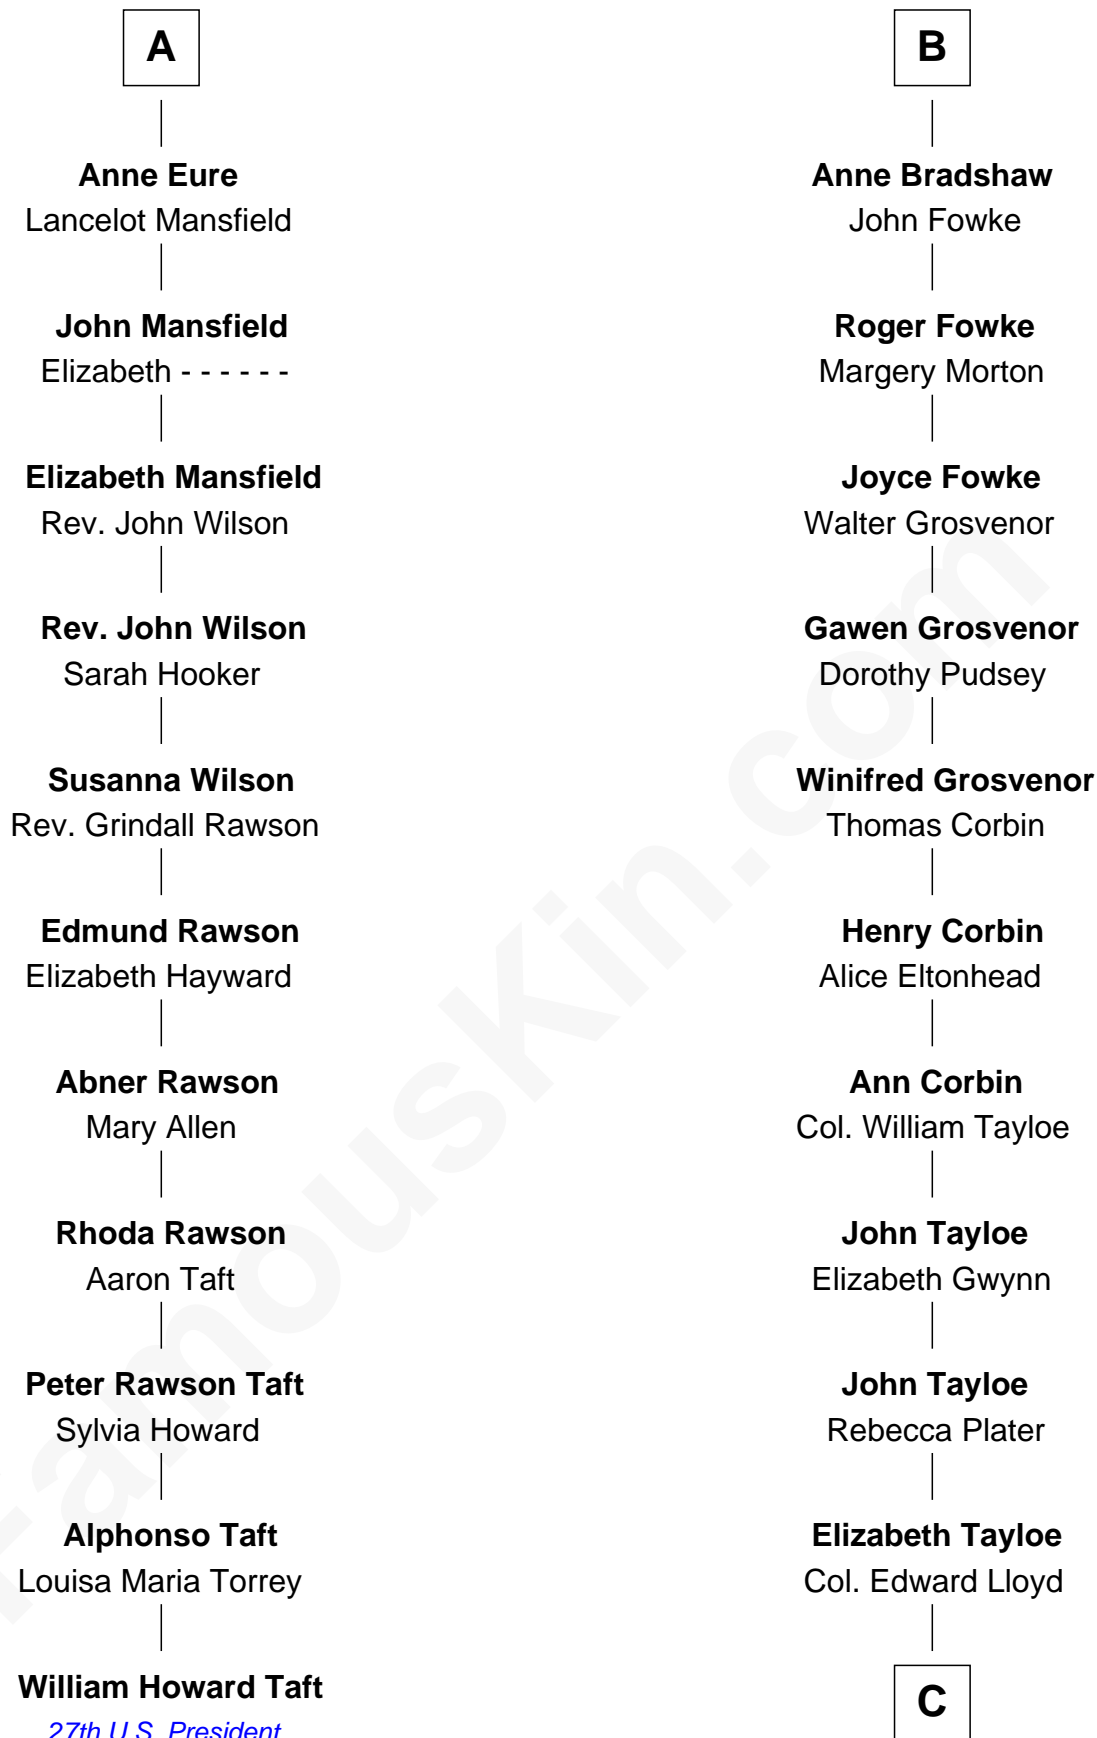

FamousKin.com
Relationship Chart of
William Howard Taft
27th U.S. President

17th cousin 3 times removed of

Thomas Hunt Morgan
Nobel Prize Winner in Physiology or Medicine

C

—
Mary Tayloe Lloyd

Francis Scott Key

—
Elizabeth Phoebe Key

Charles Howard

—
Ellen Key Howard

Charlton Hunt Morgan

—
Thomas Hunt Morgan

Nobel Prize Winner

FamousKin.com