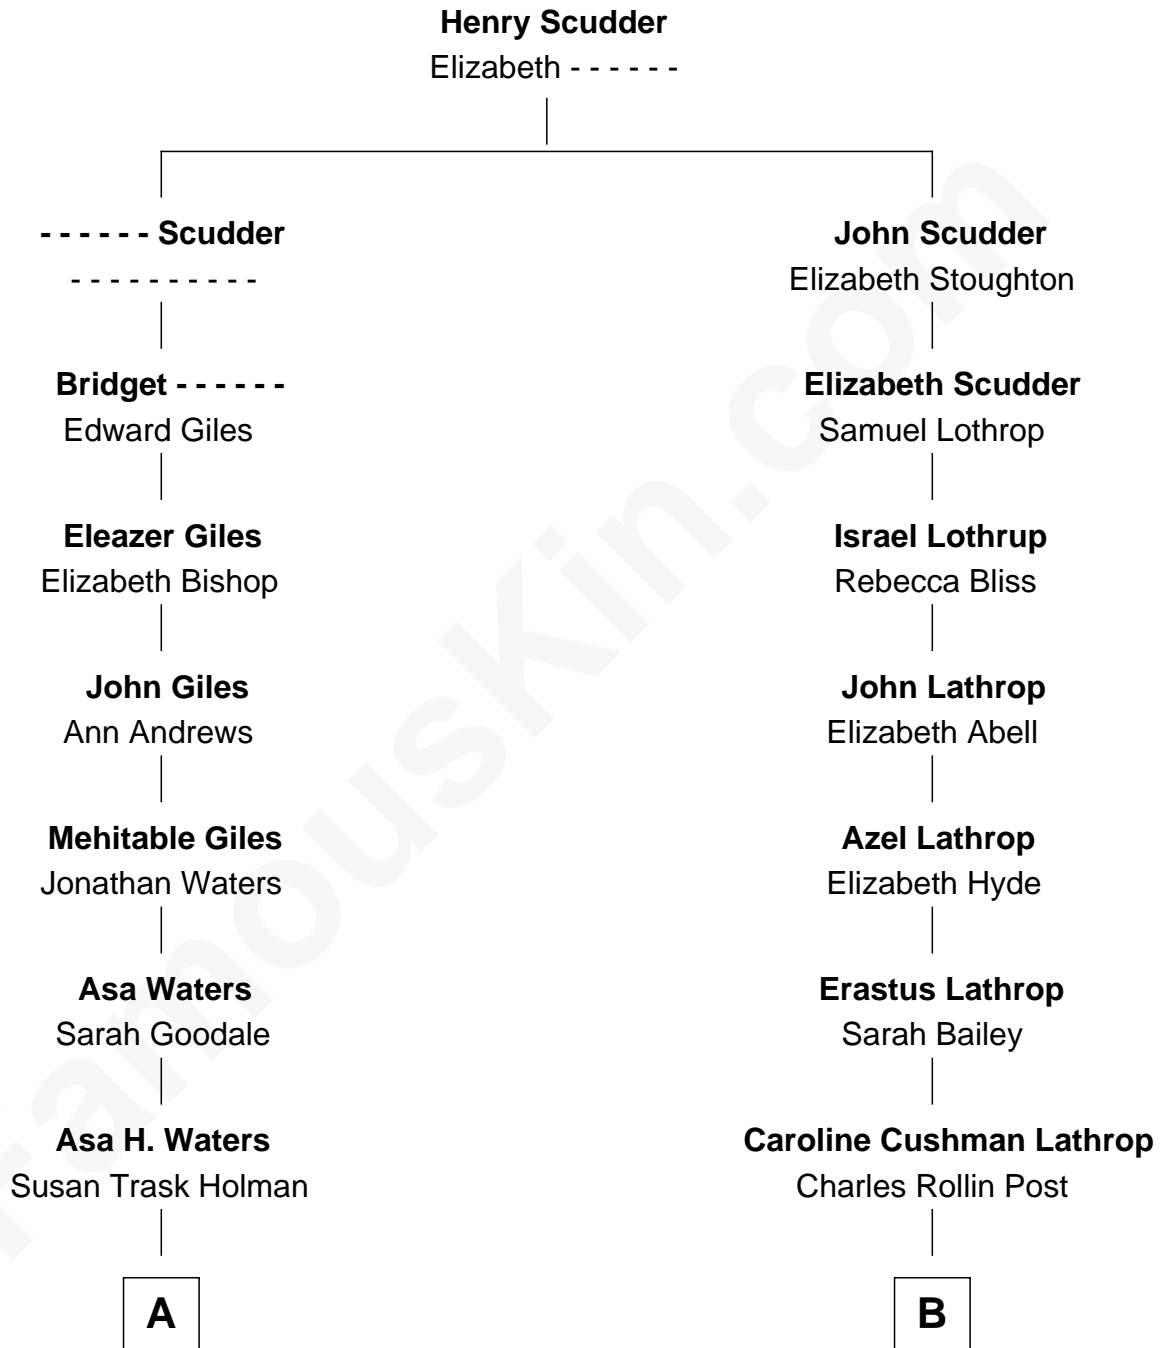

FamousKin.com
Relationship Chart of
William Howard Taft
27th U.S. President

8th cousin 1 time removed of
Marjorie Post
Founder of General Foods

A

Susan Holman Waters
Samuel Davenport Torrey

Louisa Maria Torrey
Alphonso Taft

William Howard Taft
27th U.S. President

B

Charles William Post
Elle Letitia Merriweather

Marjorie Post
Founder of General Foods

FamousKin.com