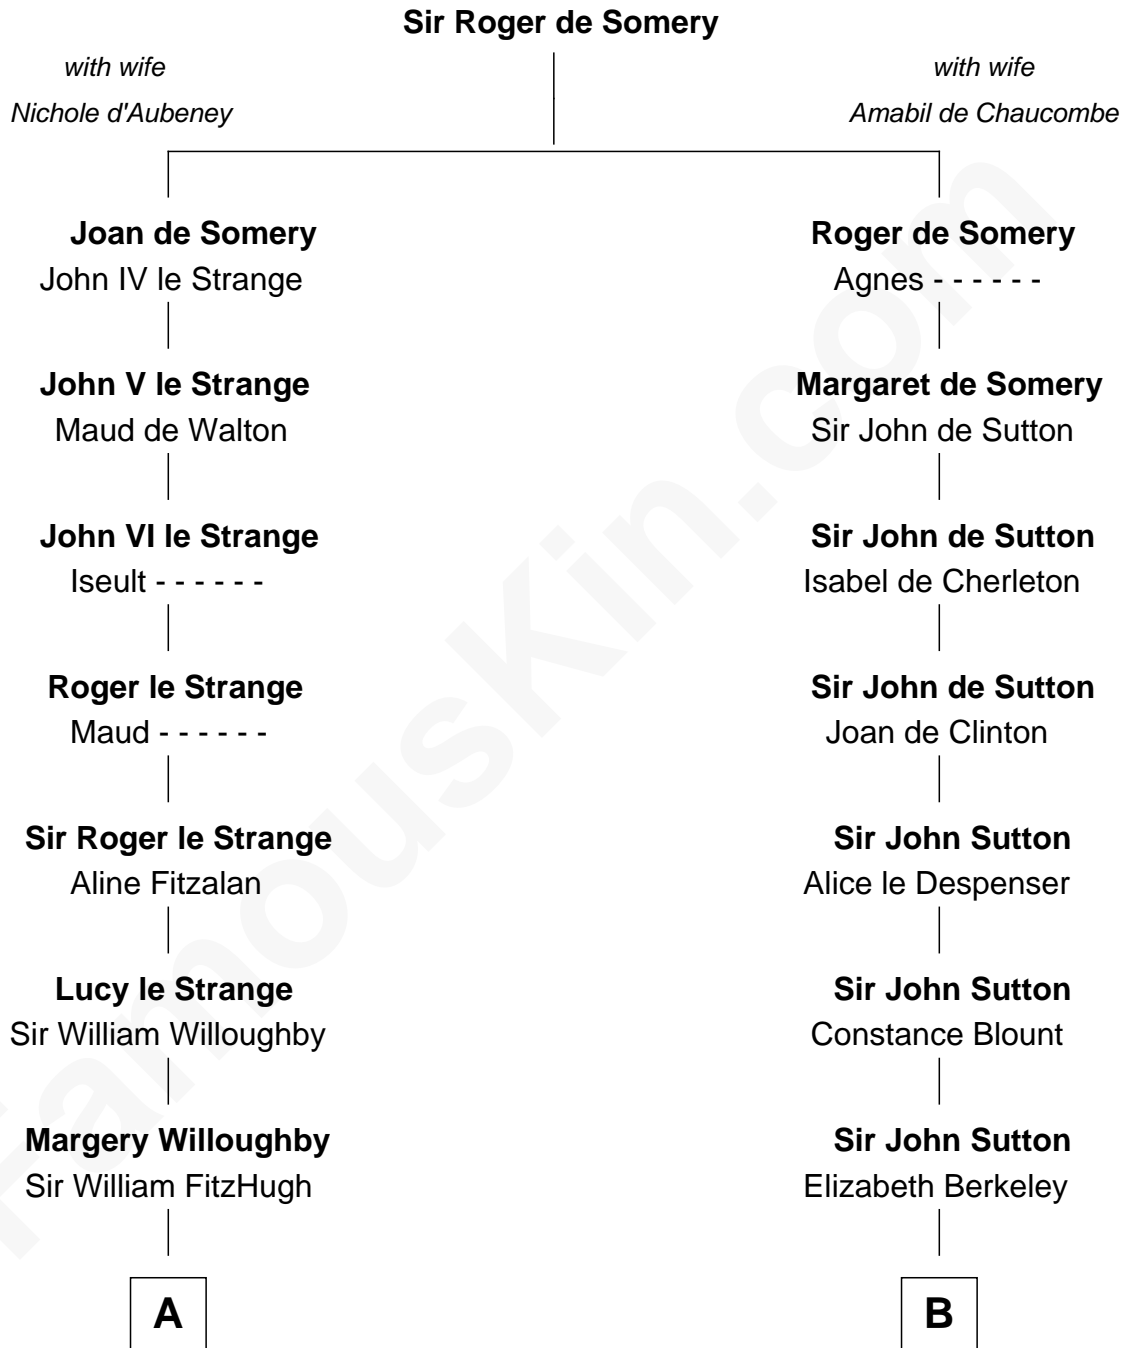

FamousKin.com
Relationship Chart of
William Howard Taft
27th U.S. President

19th cousin 2 times removed of
Marjorie Post
Founder of General Foods

C

Abner Rawson

Mary Allen

Rhoda Rawson

Aaron Taft

Peter Rawson Taft

Sylvia Howard

Alphonso Taft

Louisa Maria Torrey

William Howard Taft

27th U.S. President

D

Caroline Cushman Lathrop

Charles Rollin Post